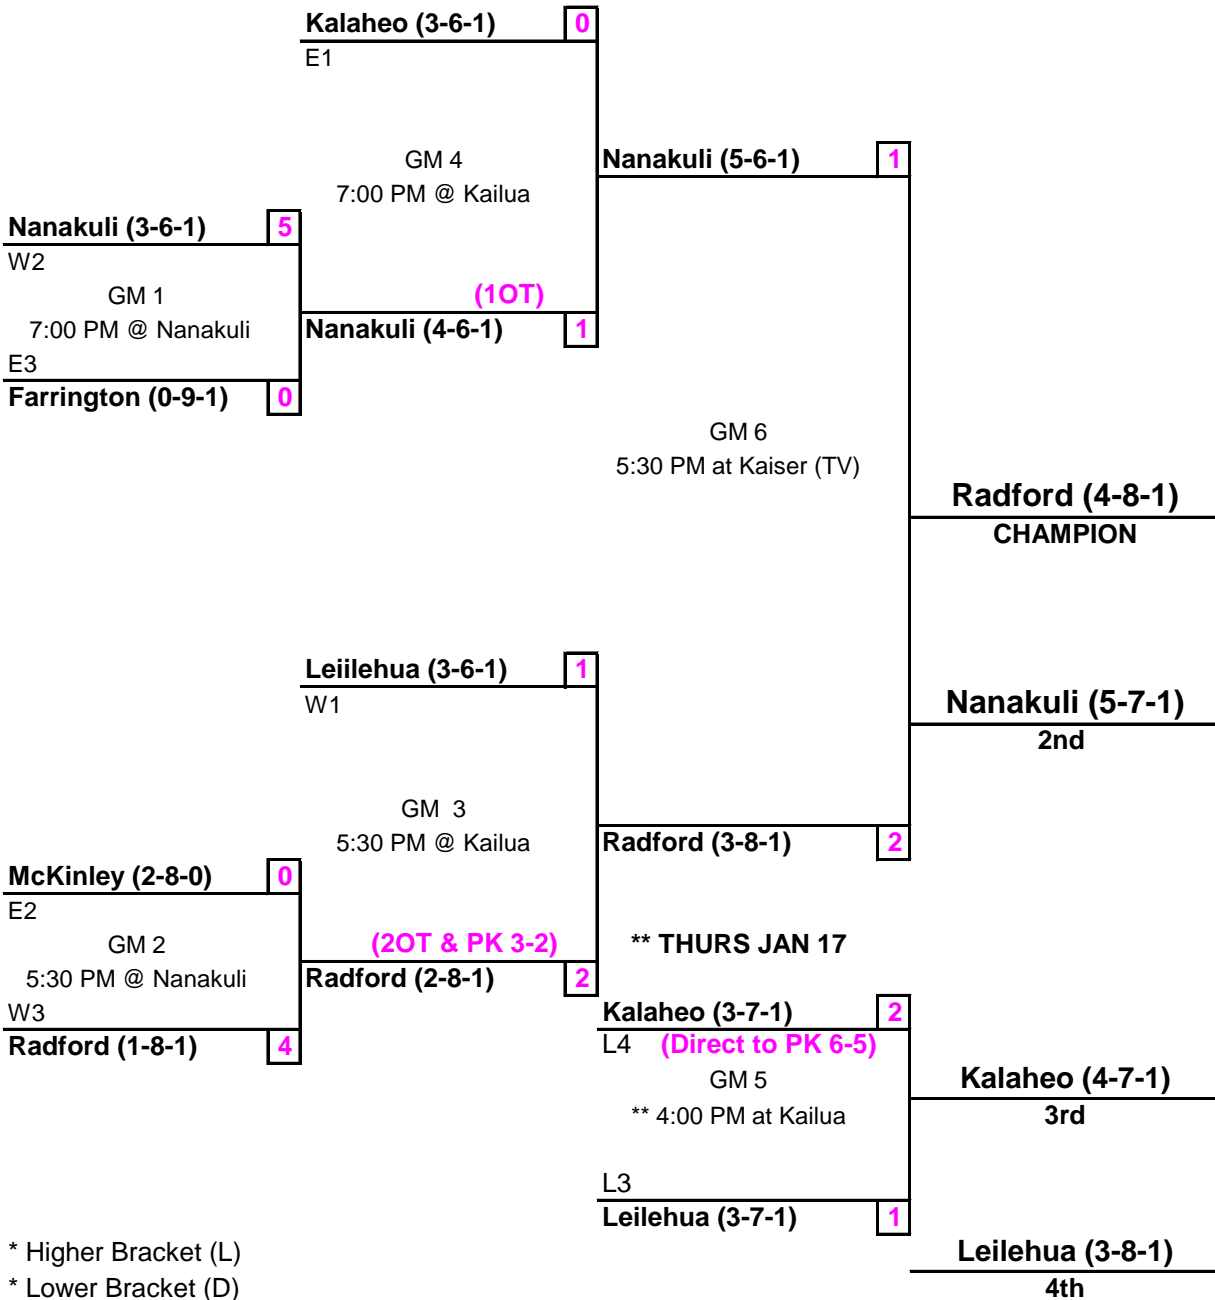

# OIA SOCCER CHAMPIONSHIP PLAYOFFS - GIRLS WHITE DIVISION 2012 - 2013

TUE JAN 15

WED JAN 16

FRI JAN 18

Top 4 teams qualify for HHSA State Tournament

\* Higher Bracket (L)  
\* Lower Bracket (D)

\* Top 6 qualify for HHSAA