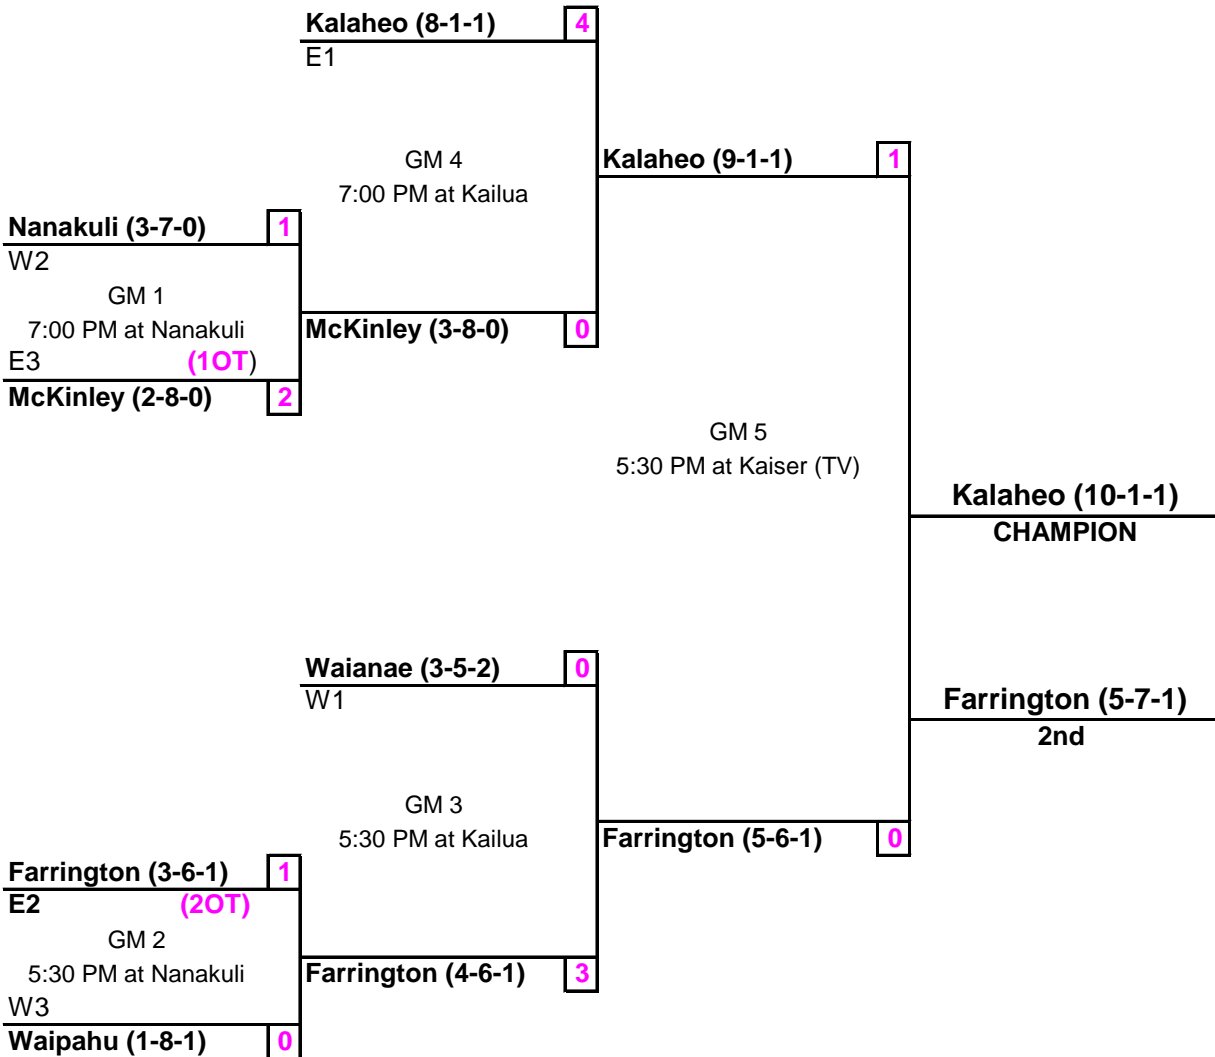

# OIA SOCCER CHAMPIONSHIP PLAYOFFS - BOYS WHITE DIVISION 2012 - 2013

TUE JAN 22

WED JAN 23

FRI JAN 25

\* Higher Bracket (L)

\* Lower Bracket (D)

Top 2 teams qualify for HHSA State Tournament