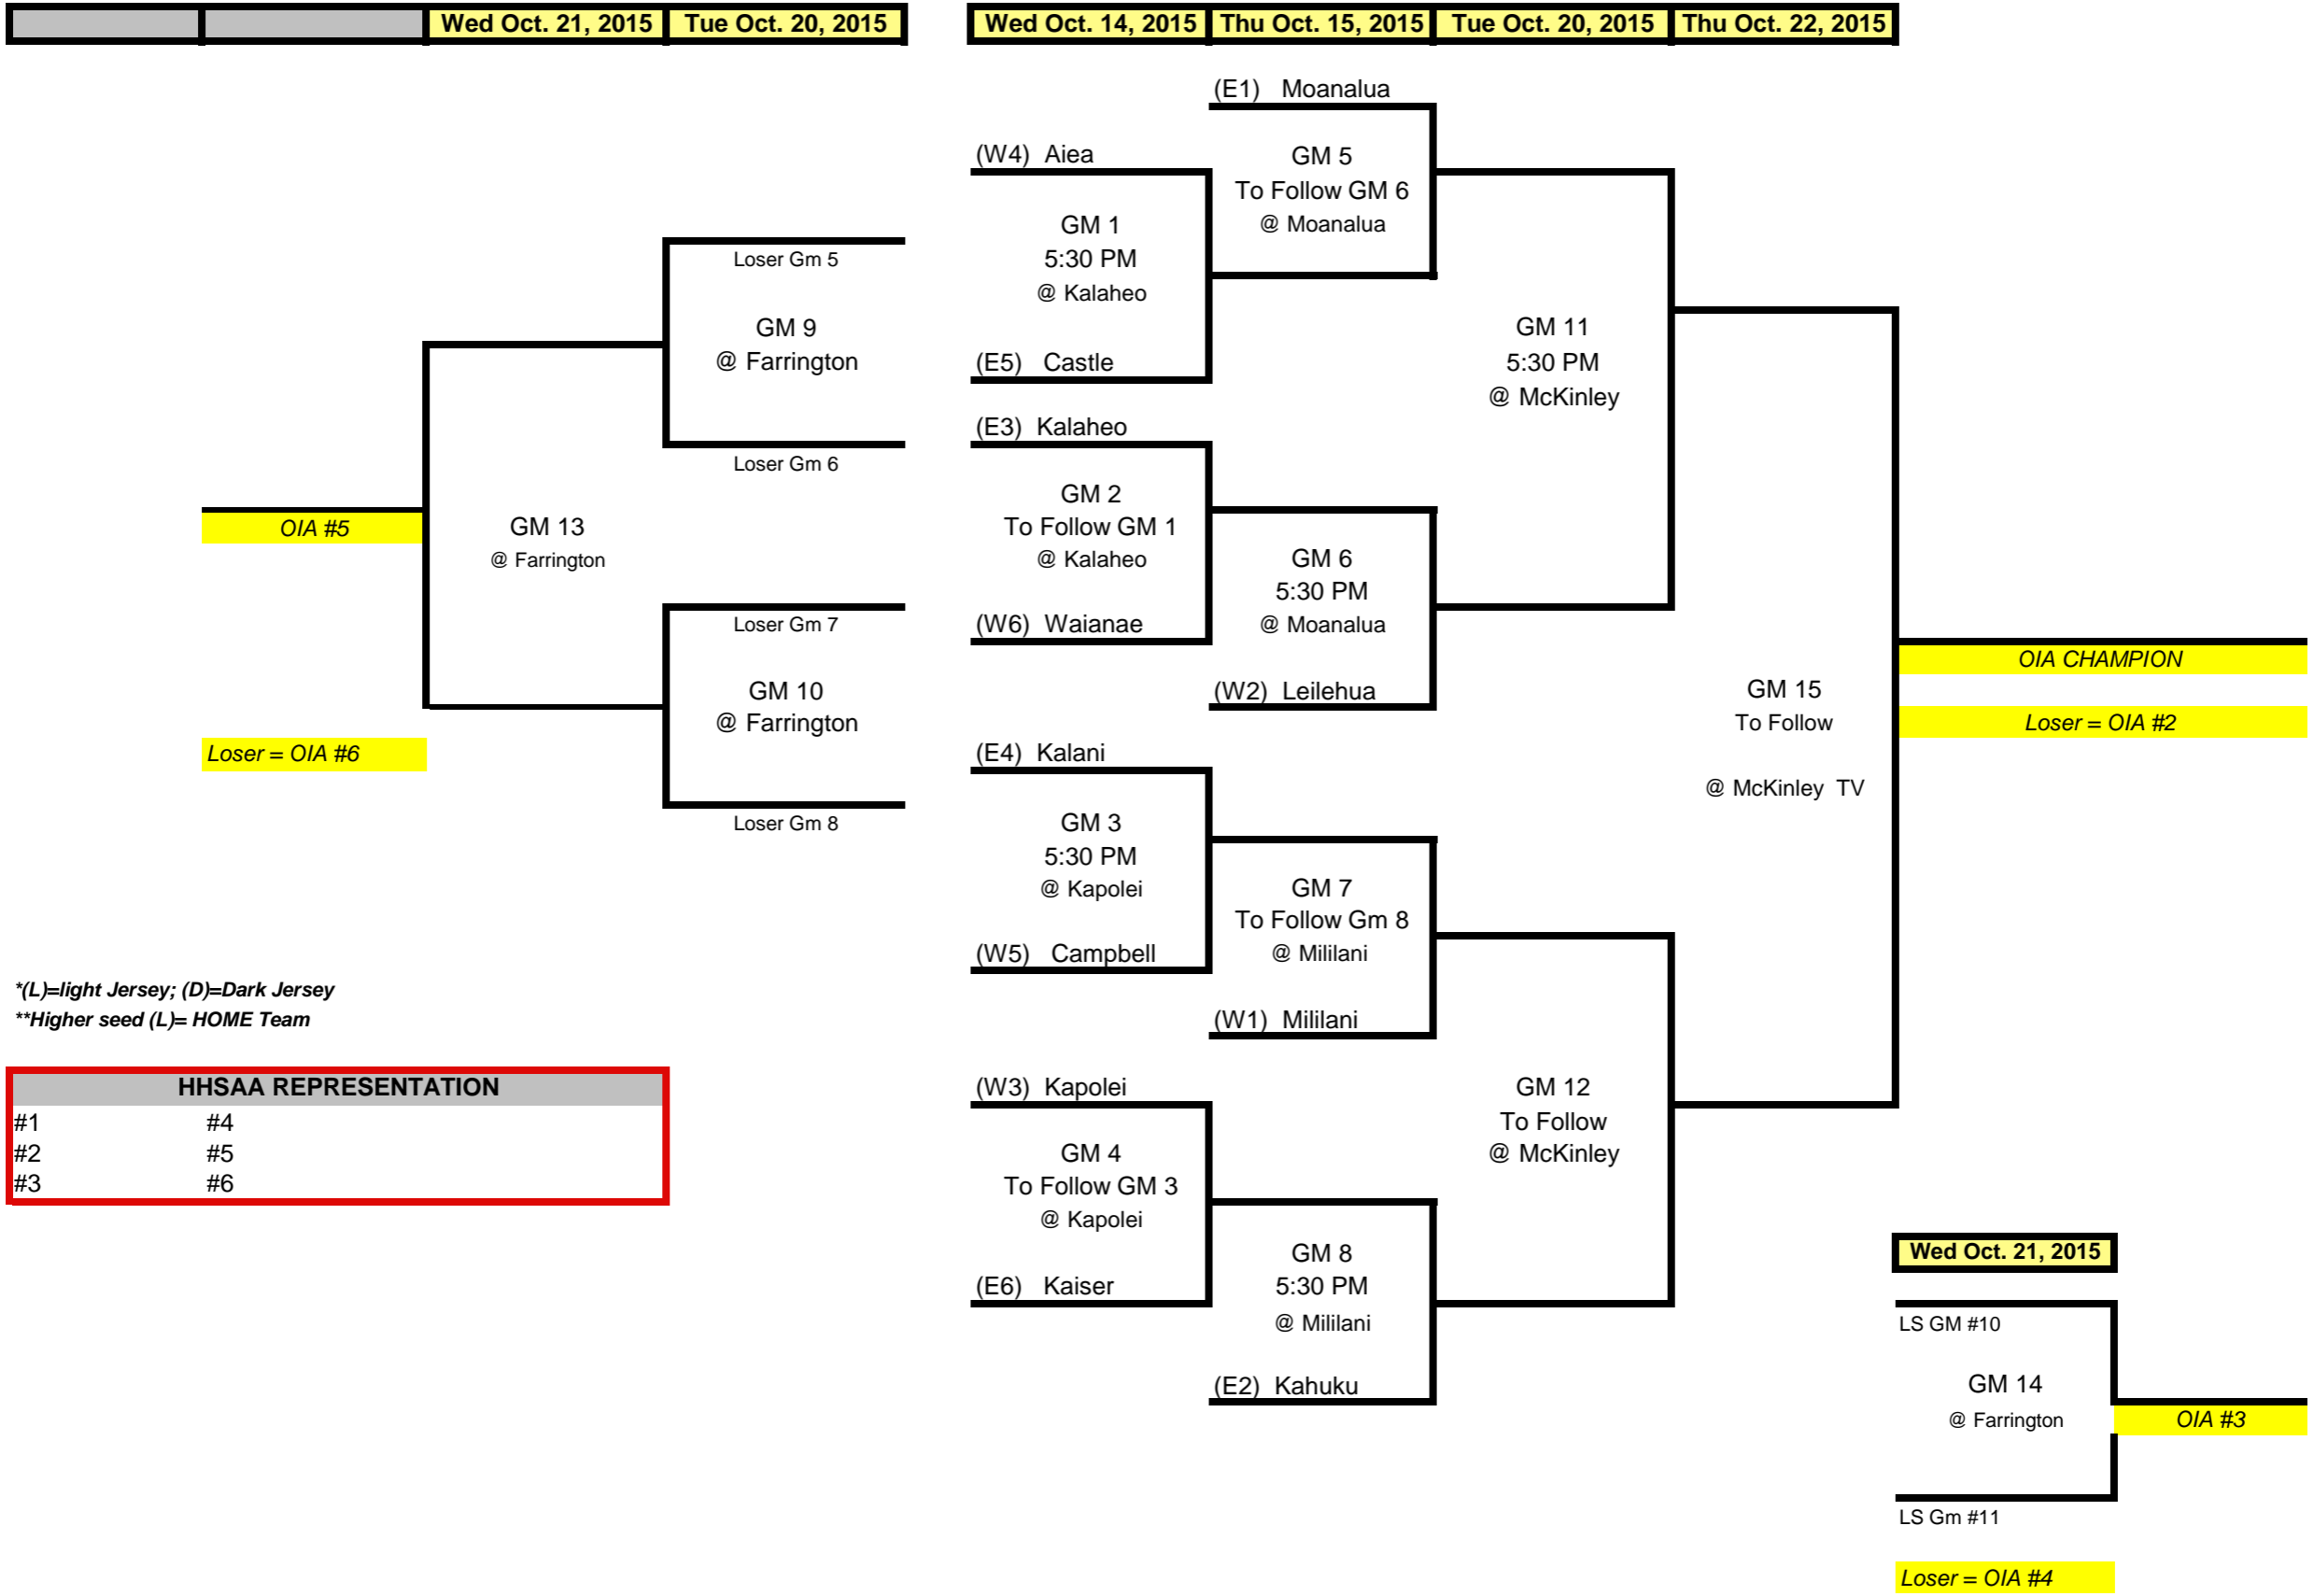

# 2015 OIA - DII GIRL'S VOLLEYBALL DIVISION PLAYOFFS AND CHAMPIONSHIPS

HHSAA REPRESENTATION
#1 -
#2 -

*\*(L)=light Jersey; (D)=Dark Jersey*  
*\*\*Higher seed (L)= HOME Team*

# 2015 OIA DII - WHITE GIRL'S VOLLEYBALL CHAMPIONSHIPS

**Tue Oct. 13, 2015**

**Wed Oct. 14, 2015**

**W1 Pearl City (L)**

**GM 1**  
@ Pearl City  
5:30 PM

**E2 McKinley (D)**

**(L)**

**GM 3**  
@ Farrington  
5:30 PM