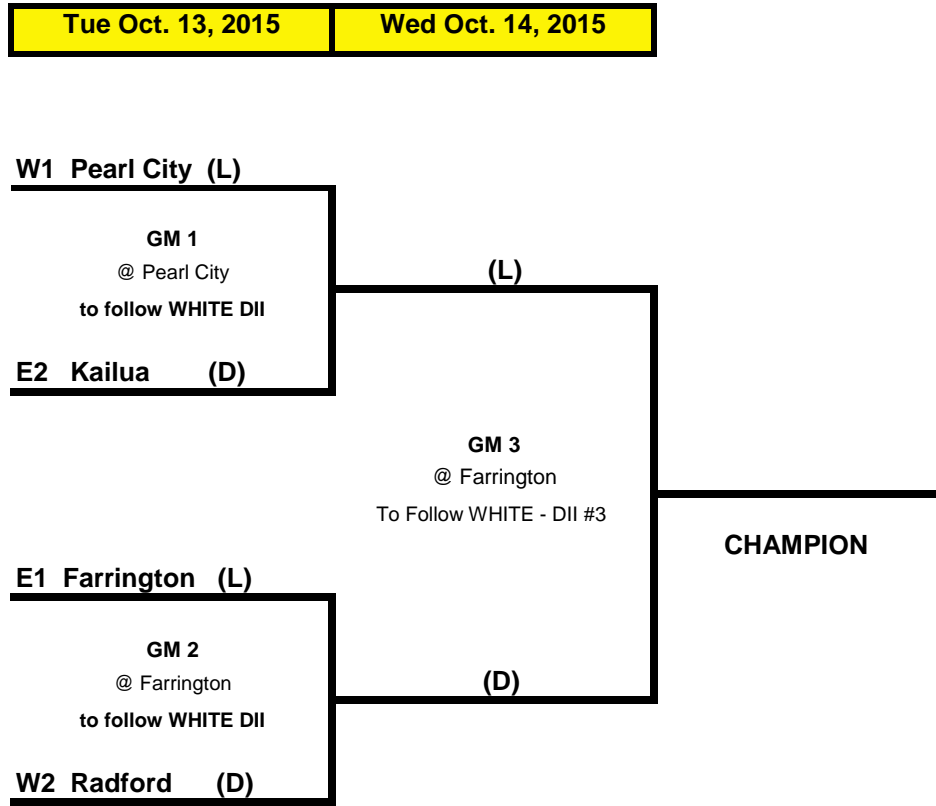

# 2015 OIA DII - WHITE GIRL'S VOLLEYBALL CHAMPIONSHIPS

**Tue Oct. 13, 2015**

**Wed Oct. 14, 2015**

**W1 Pearl City (L)**

**GM 1**  
@ Pearl City  
5:30 PM

**E2 McKinley (D)**

**(L)**

**GM 3**  
@ Farrington  
5:30 PM

**CHAMPION**

**E1 Farrington (L)**

**GM 2**  
@ Farrington  
5:30 PM

**(D)**

**W2 Waipahu (D)**

*\*(L)=light Jersey; (D)=Dark Jersey*

*\*\*Higher seed (L)= HOME Team*

**CHAMPION**

**E1 Moanalua (L)**

**GM 2**  
@ Mililani  
5:30 PM

(D)

**W2 Mililani (D)**

*\*(L)=light Jersey; (D)=Dark Jersey*

*\*\*Higher seed (L)= HOME Team*

**2015 OIA DII - JV GIRL'S VOLLEYBALL CHAMPIONSHIPS**