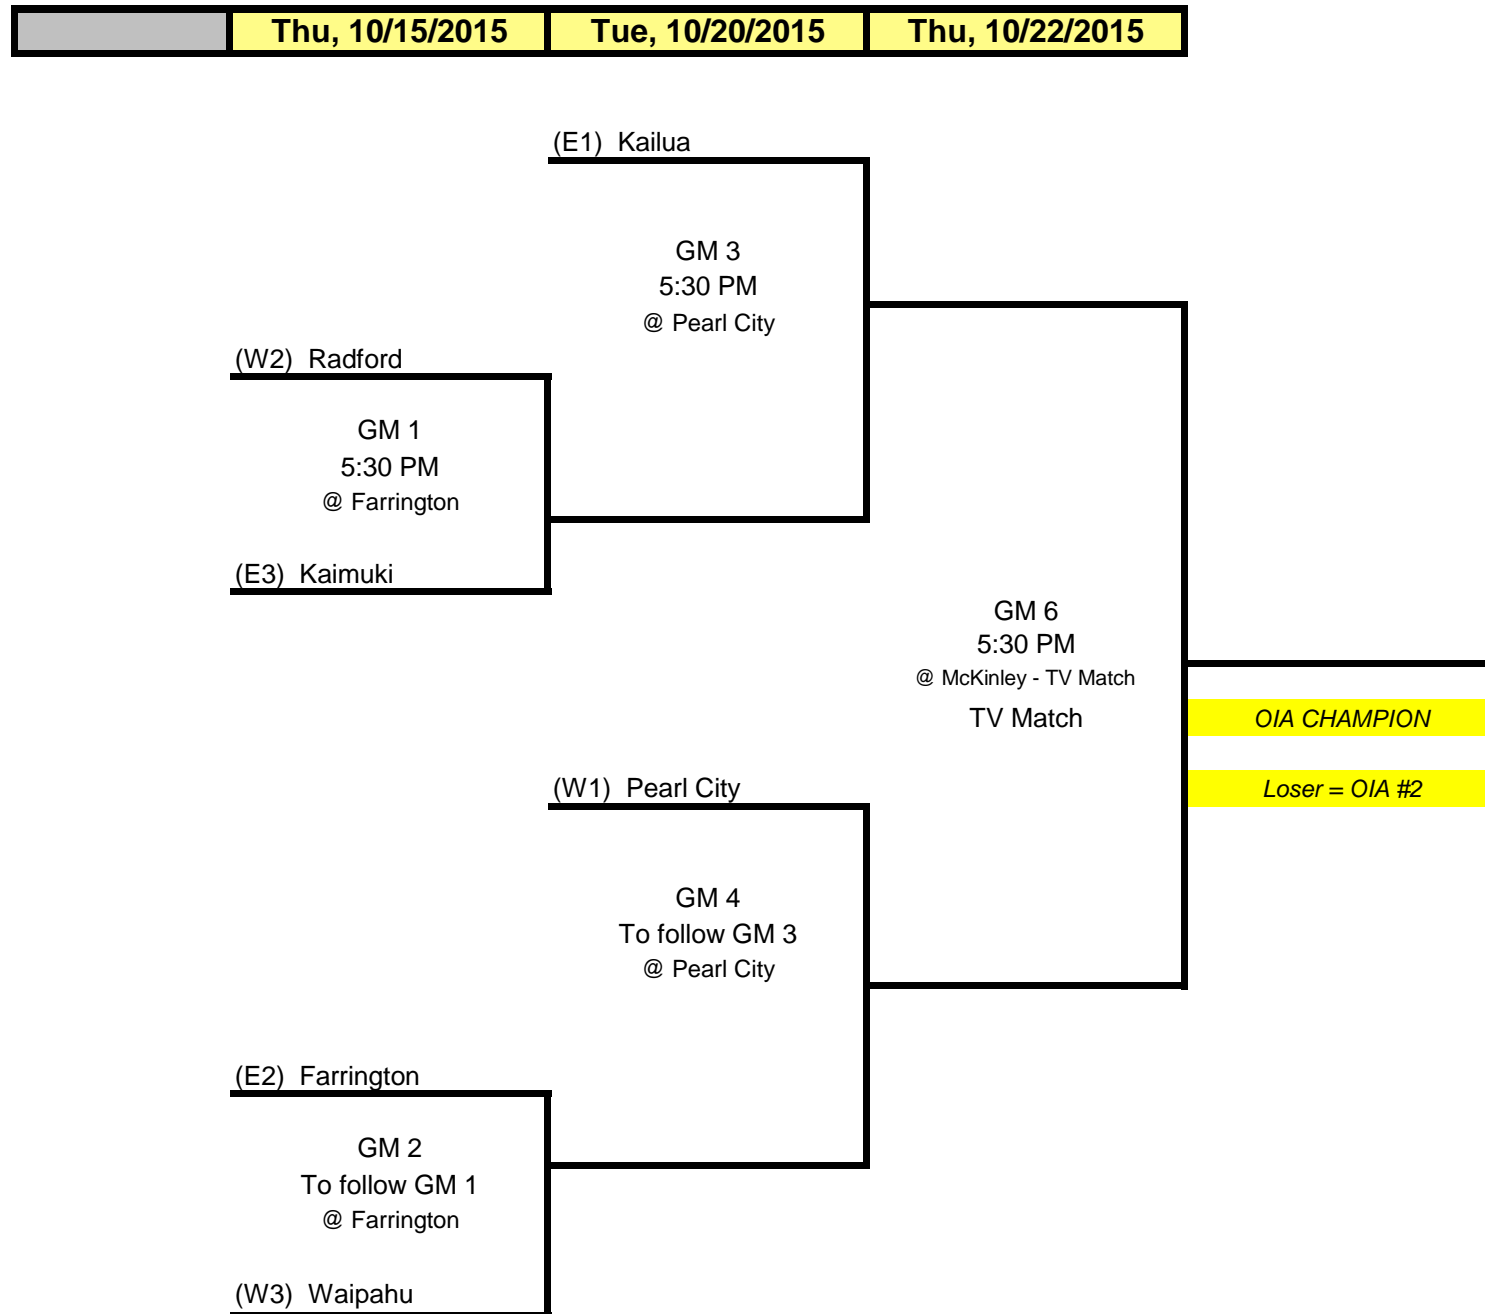

# 2015 OIA - DII GIRL'S VOLLEYBALL DIVISION PLAYOFFS AND CHAMPIONSHIPS

HHSAA REPRESENTATION
#1 -
#2 -

*\*(L)=light Jersey; (D)=Dark Jersey*  
*\*\*Higher seed (L)= HOME Team*

# 2015 OIA DII - WHITE GIRL'S VOLLEYBALL CHAMPIONSHIPS

**Tue Oct. 13, 2015**

**Wed Oct. 14, 2015**

**W1 Pearl City (L)**

**GM 1**  
@ Pearl City  
5:30 PM

**E2 McKinley (D)**

**(L)**

**GM 3**  
@ Farrington  
5:30 PM