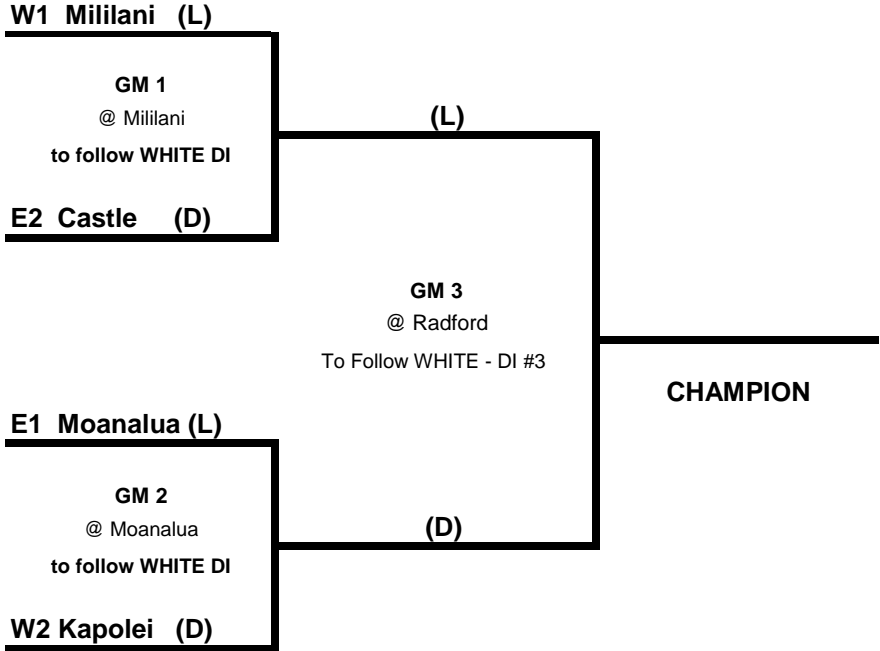

# 2015 OIA DII - WHITE GIRL'S VOLLEYBALL CHAMPIONSHIPS

**Tue Oct. 13, 2015**

**Wed Oct. 14, 2015**

**W1 Pearl City (L)**

**GM 1**  
@ Pearl City  
5:30 PM

**E2 McKinley (D)**

**(L)**

**GM 3**  
@ Farrington  
5:30 PM

**CHAMPION**

**E1 Farrington (L)**

**GM 2**  
@ Farrington  
5:30 PM

**(D)**

**W2 Waipahu (D)**

*\*(L)=light Jersey; (D)=Dark Jersey*

*\*\*Higher seed (L)= HOME Team*

**CHAMPION**

**E1 Moanalua (L)**

**GM 2**  
@ Mililani  
5:30 PM

(D)

**W2 Mililani (D)**

*\*(L)=light Jersey; (D)=Dark Jersey*

*\*\*Higher seed (L)= HOME Team*

**2015 OIA DII - JV GIRL'S VOLLEYBALL CHAMPIONSHIPS**

*\*(L)=light Jersey; (D)=Dark Jersey*  
*\*\*Higher seed (L)= HOME Team*

**2015 OIA DI - JV GIRL'S VOLLEYBALL CHAMPIONSHIPS**

Tue Oct. 13, 2015	Wed Oct. 14, 2015
-------------------	-------------------

*\*(L)=light Jersey; (D)=Dark Jersey*  
*\*\*Higher seed (L)= HOME Team*