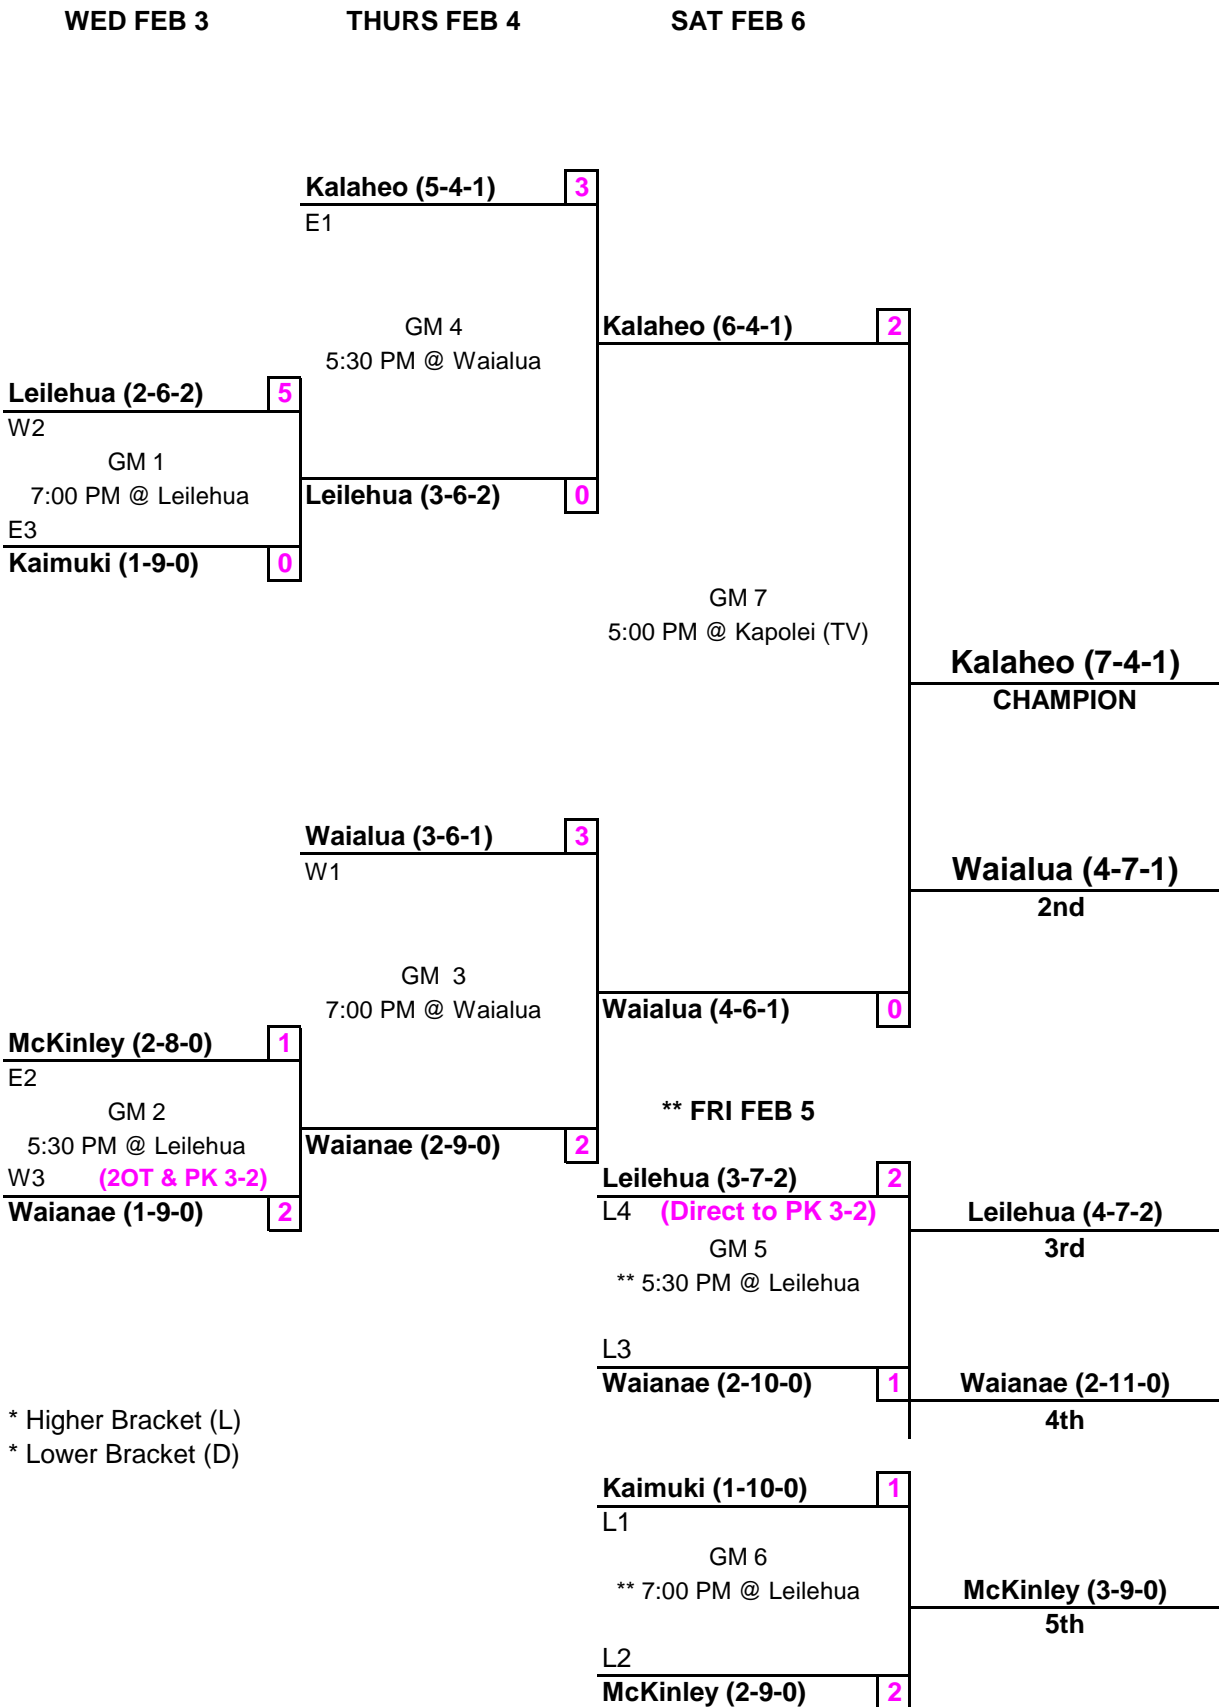

OIA SOCCER CHAMPIONSHIP PLAYOFFS - **GIRLS DIVISION II** 2015 - 2016

* Higher Bracket (L)
* Lower Bracket (D)

Top 5 teams qualify for HHSA State Tournament