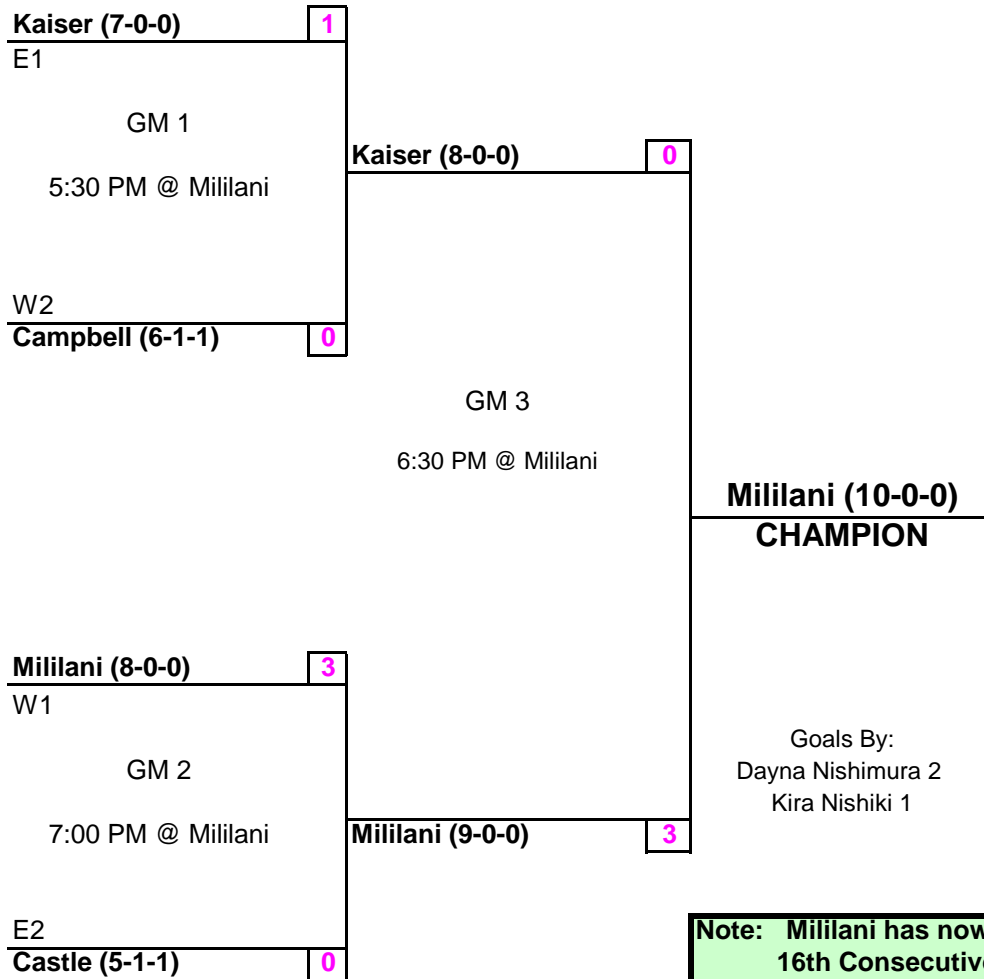

OIA SOCCER CHAMPIONSHIP PLAYOFFS - JV GIRLS DIVISION I 2015-2016

THURS JAN 28

SAT JAN 30

Note: Mililani has now won their 16th Consecutive Championship since inception year 2000 - 2001

Higher Bracket (L)
Lower Bracket (D)

OIA SOCCER CHAMPIONSHIP PLAYOFFS - **JV GIRLS** DIVISION II 2015-2016

THURS JAN 28

SAT JAN 30

Higher Bracket (L)
Lower Bracket (D)

OIA SOCCER CHAMPIONSHIP PLAYOFFS - GIRLS DIVISION I

2015 - 2016

MON FEB 1	TUES FEB 2	THURS FEB 4	SAT FEB 6
	Pearl City (10-0-0) 4		
Kaiser (6-3-1) 1 E4 GM 1 5:30 PM @ Aiea	W1 GM 5 5:30 PM @ Castle	Pearl City (11-0-0) 2	
Campbell (6-3-1) 3 W5	Campbell (7-3-1) 2	GM 11 5:30 PM @ Kapolei (TV)	Pearl City (12-0-0) 1
Aiea (7-2-1) 3 W3 GM 2 7:00 PM @ Aiea	E2 GM 6 7:00 PM @ Castle	Castle (9-2-0) 0	
Kalani (4-3-3) 1 E6	Aiea (8-2-1) 0		GM 15 6:30 @ Kapolei (TV)
			Mililani (12-1-0) CHAMPION
	Mililani (9-1-0) 3		
Kailua (7-3-0) 4 E3 GM 3 7:00 PM @ Kailua	W2 GM 7 5:30 PM @ Moanalua	Mililani (10-1-0) 6	
Nanakuli (4-5-1) 0 W6	Kailua (8-3-0) 0	GM 12 7:00 PM @ Kapolei (TV)	Pearl City (12-1-0) 2nd
Kapolei (6-2-2) 6 W4 GM 4 5:30 PM @ Kailua	E1 GM 8 7:00 PM @ Moanalua	Moanalua (9-1-1) 1	Mililani (11-1-0) 2
Roosevelt (6-3-1) 0 E5	Kapolei (7-2-2) 1		** FRI FEB 5 Castle (9-3-0) 2
		* WED FEB 3	L11 GM 14 ** 7:00 PM @ Aiea Castle (10-3-0) 3rd
			L12 Moanalua (9-2-1) 0
			Moanalua (9-3-1) 4th
		Campbell (7-4-1) 2	
		L5 GM 9 * 5:30 PM @ Aiea L6 Aiea (8-3-1) 1	Campbell (8-4-1) 2
		Kailua (8-4-0) 2 L7 GM 10 * 7:00 PM @ Aiea L8 Kapolei (7-3-2) 3	GM 13 ** 5:30 PM @ Aiea Kapolei (8-3-2) 0
			Campbell (9-4-1) 5th
			Kapolei (8-4-2) 6th