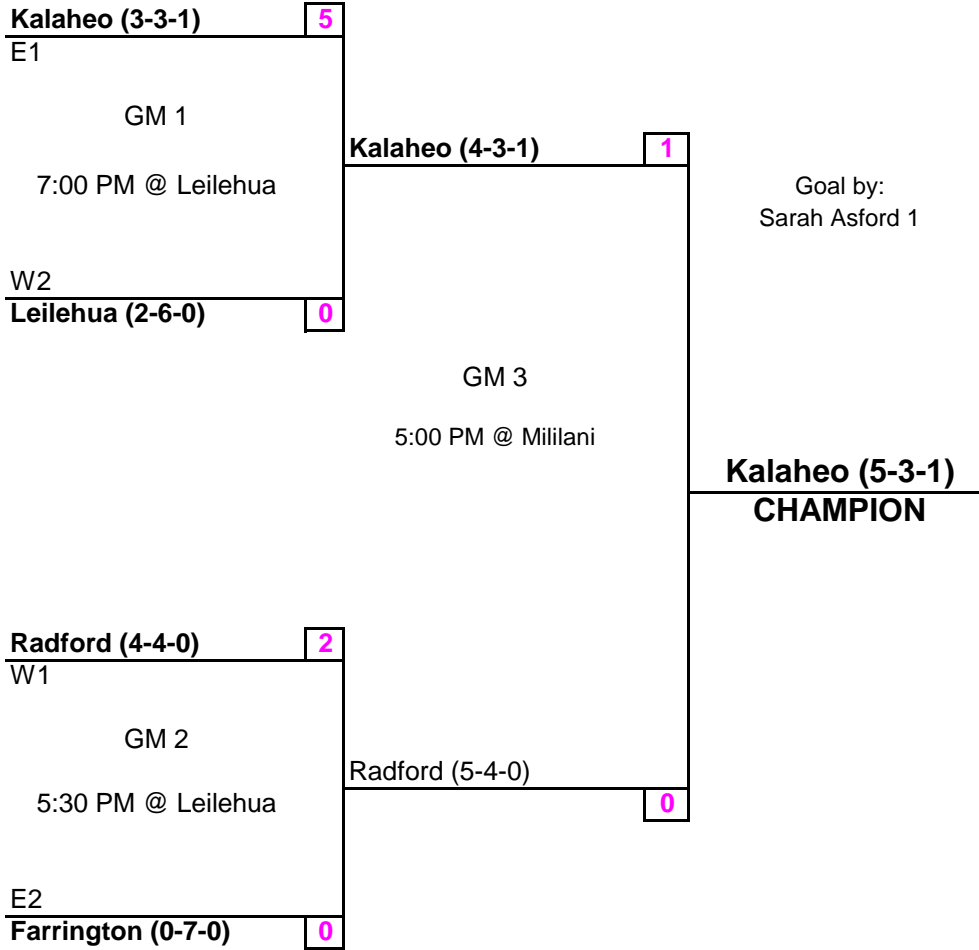

OIA SOCCER CHAMPIONSHIP PLAYOFFS - JV GIRLS DIVISION I 2015-2016

THURS JAN 28

SAT JAN 30

Note: Mililani has now won their 16th Consecutive Championship since inception year 2000 - 2001

Higher Bracket (L)
Lower Bracket (D)

OIA SOCCER CHAMPIONSHIP PLAYOFFS - **JV GIRLS** DIVISION II 2015-2016

THURS JAN 28

SAT JAN 30

Higher Bracket (L)
Lower Bracket (D)

OIA SOCCER CHAMPIONSHIP PLAYOFFS - GIRLS DIVISION I

2015 - 2016

MON FEB 1	TUES FEB 2	THURS FEB 4	SAT FEB 6
	Pearl City (10-0-0) 4		
Kaiser (6-3-1) 1 E4 GM 1 5:30 PM @ Aiea	W1 GM 5 5:30 PM @ Castle	Pearl City (11-0-0) 2	
Campbell (6-3-1) 3 W5	Campbell (7-3-1) 2	GM 11 5:30 PM @ Kapolei (TV)	Pearl City (12-0-0) 1
Aiea (7-2-1) 3 W3 GM 2 7:00 PM @ Aiea	E2 GM 6 7:00 PM @ Castle	Castle (9-2-0) 0	
Kalani (4-3-3) 1 E6	Aiea (8-2-1) 0		GM 15 6:30 @ Kapolei (TV)
			Mililani (12-1-0) CHAMPION
	Mililani (9-1-0) 3		
Kailua (7-3-0) 4 E3 GM 3 7:00 PM @ Kailua	W2 GM 7 5:30 PM @ Moanalua	Mililani (10-1-0) 6	
Nanakuli (4-5-1) 0 W6	Kailua (8-3-0) 0	GM 12 7:00 PM @ Kapolei (TV)	Pearl City (12-1-0) 2nd
Kapolei (6-2-2) 6 W4 GM 4 5:30 PM @ Kailua	E1 GM 8 7:00 PM @ Moanalua	Moanalua (9-1-1) 1	Mililani (11-1-0) 2
Roosevelt (6-3-1) 0 E5	Kapolei (7-2-2) 1		** FRI FEB 5 Castle (9-3-0) 2
		* WED FEB 3	L11 GM 14 ** 7:00 PM @ Aiea Castle (10-3-0) 3rd
			L12 Moanalua (9-2-1) 0
			Moanalua (9-3-1) 4th
		Campbell (7-4-1) 2	
		L5 GM 9 * 5:30 PM @ Aiea L6 Aiea (8-3-1) 1	Campbell (8-4-1) 2
		Kailua (8-4-0) 2 L7 GM 10 * 7:00 PM @ Aiea L8 Kapolei (7-3-2) 3	GM 13 ** 5:30 PM @ Aiea Kapolei (8-3-2) 0
			Campbell (9-4-1) 5th
			Kapolei (8-4-2) 6th