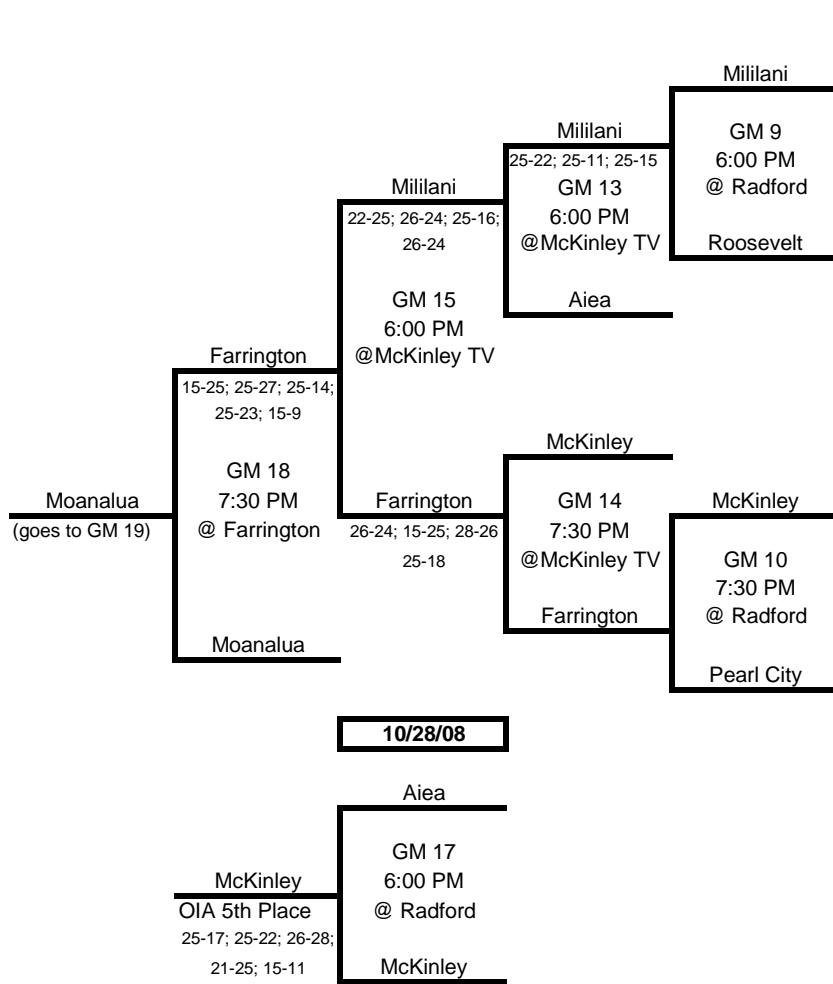

OIA 2008 - RED DIVISION PLAYOFFS AND CHAMPIONSHIPS

10/29/08 10/28/08 10/23/08 10/22/08

10/16/08 10/21/08 10/22/08 10/28/08 10/30/08

*(L)=light Jersey; (D)=Dark Jersey

**Higher seed (L)= HOME Team

HHSAA REPRESENTATION
#1 - OIA Champion
#2 - OIA Runner Up
#3 - Farrington
#4 - Mililani
#5 - McKinley
#6 - Aiea

OIA 2008 - WHITE DIVISION PLAYOFFS AND CHAMPIONSHIPS

10/29/08 10/28/08 10/23/08

10/21/08 10/22/08 10/28/08 10/30/08

HHSAA REPRESENTATION
 #1 - OIA Champion
 #2 - OIA Runner Up
 #3 - Castle

*(L)=light Jersey; (D)=Dark Jersey
 **Higher seed (L)= HOME Team

***Higher seed (L)= HOME Team*