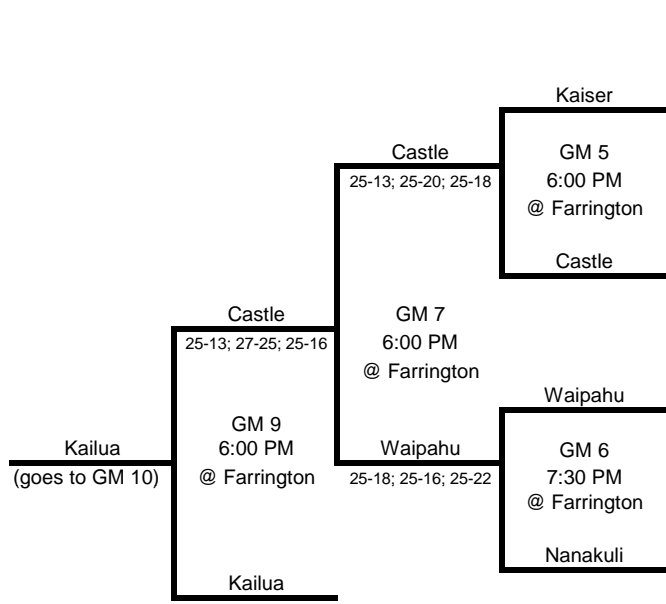

OIA 2008 - RED DIVISION PLAYOFFS AND CHAMPIONSHIPS

10/29/08 10/28/08 10/23/08 10/22/08

10/16/08 10/21/08 10/22/08 10/28/08 10/30/08

*(L)=light Jersey; (D)=Dark Jersey

**Higher seed (L)= HOME Team

HHSAA REPRESENTATION
#1 - OIA Champion
#2 - OIA Runner Up
#3 - Farrington
#4 - Mililani
#5 - McKinley
#6 - Aiea

OIA 2008 - WHITE DIVISION PLAYOFFS AND CHAMPIONSHIPS

10/29/08 10/28/08 10/23/08

10/21/08 10/22/08 10/28/08 10/30/08

HHSAA REPRESENTATION
 #1 - OIA Champion
 #2 - OIA Runner Up
 #3 - Castle

*(L)=light Jersey; (D)=Dark Jersey
 **Higher seed (L)= HOME Team