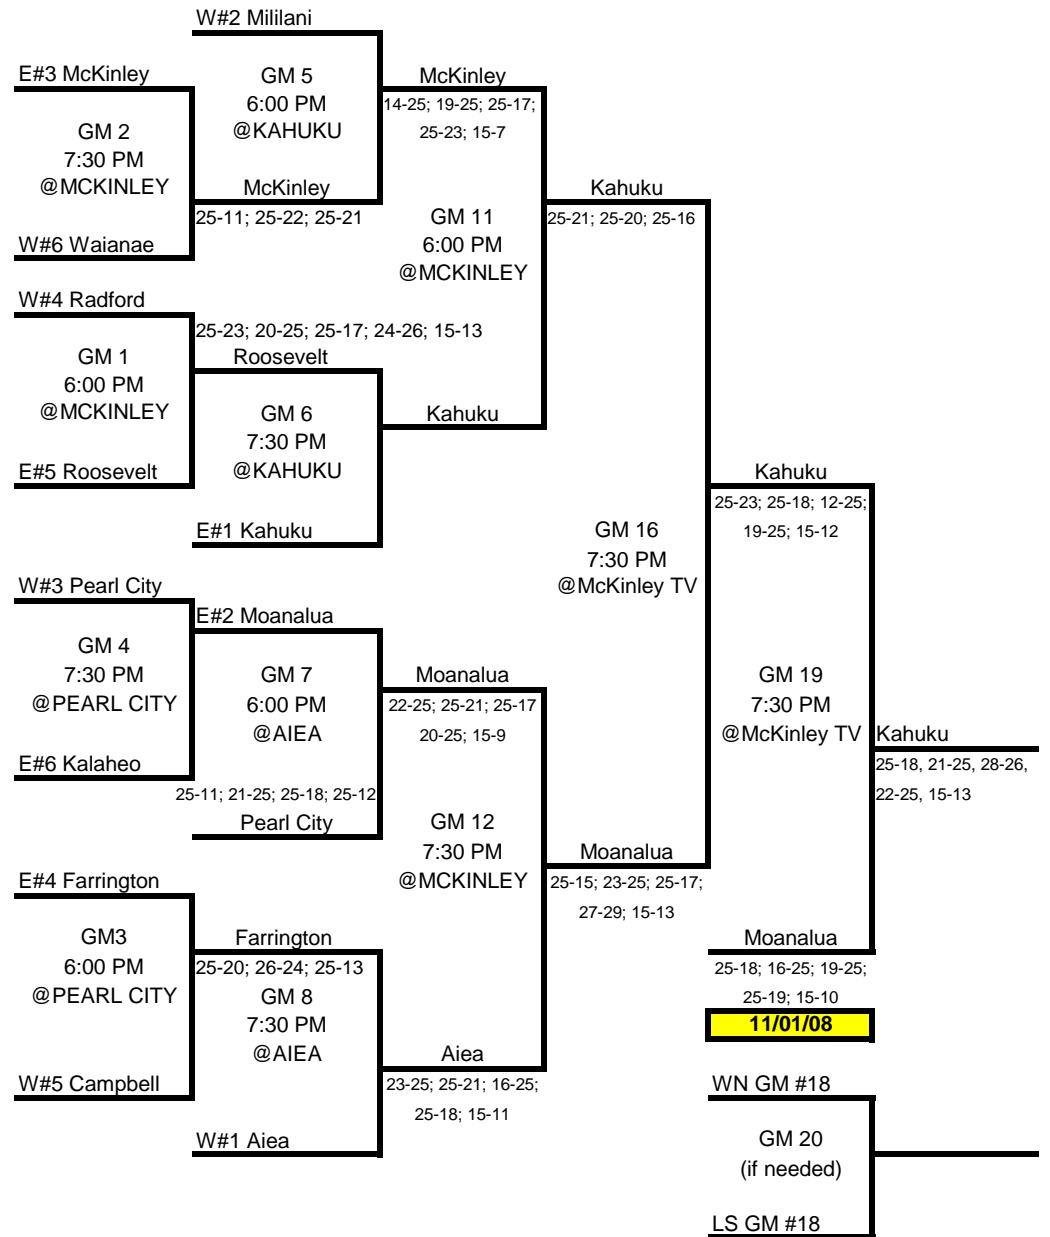

OIA 2008 - RED DIVISION PLAYOFFS AND CHAMPIONSHIPS

10/29/08 10/28/08 10/23/08 10/22/08

10/16/08 10/21/08 10/22/08 10/28/08 10/30/08

*(L)=light Jersey; (D)=Dark Jersey

**Higher seed (L)= HOME Team

HHSAA REPRESENTATION
#1 - OIA Champion
#2 - OIA Runner Up
#3 - Farrington
#4 - Mililani
#5 - McKinley
#6 - Aiea