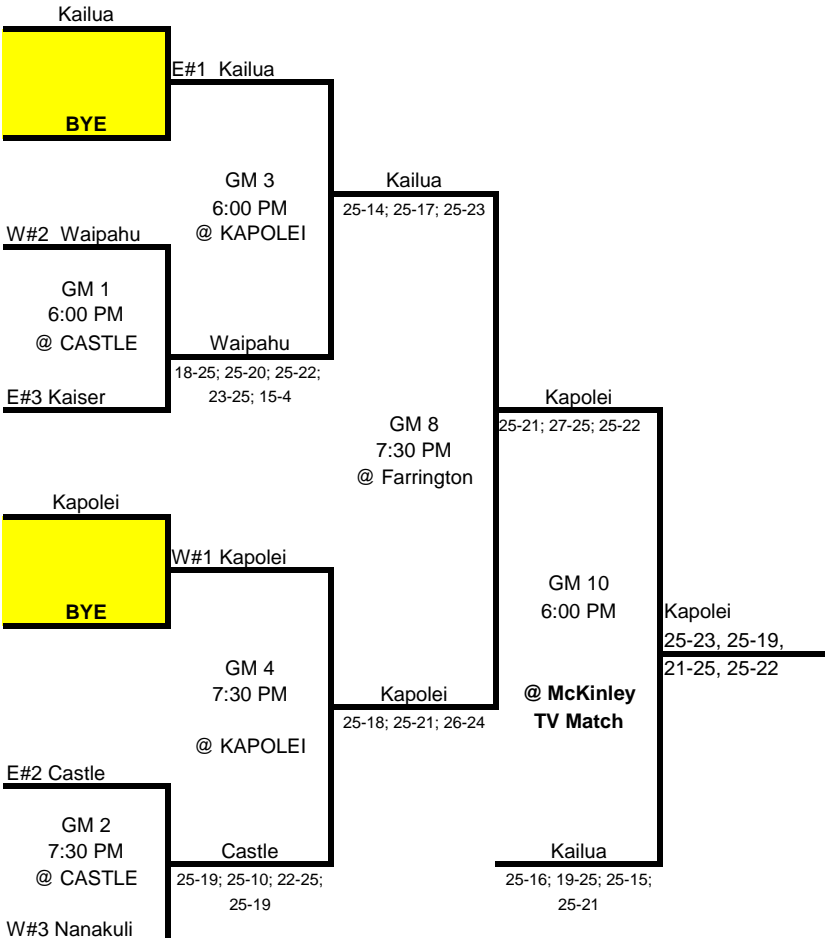

OIA 2008 - WHITE DIVISION PLAYOFFS AND CHAMPIONSHIPS

10/29/08   10/28/08   10/23/08

10/21/08   10/22/08   10/28/08   10/30/08