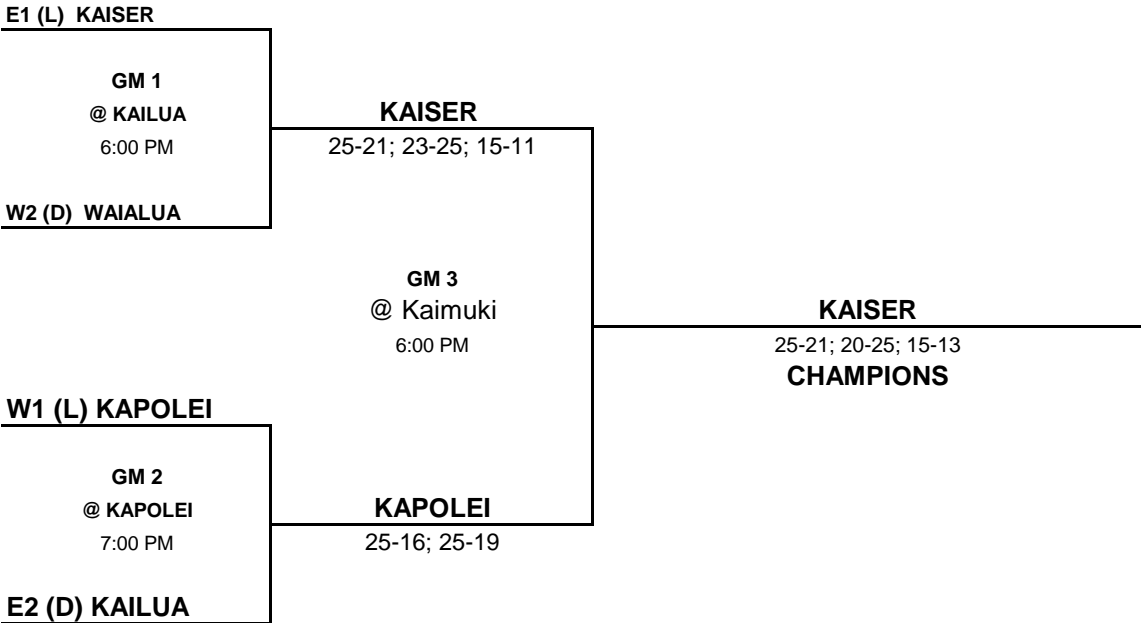

W2 (D) CAMPBELL

**(L)=light Jersey; (D)=Dark Jersey*

***Higher seed (L)= HOME Team*

2008 OIA WHITE JV GIRLS VOLLEYBALL CHAMPIONSHIP

Wed Oct. 15, 2008

Thu Oct. 16, 2008

**(L)=light Jersey; (D)=Dark Jersey*

***Higher seed (L)= HOME Team*

2008 Red-Blue Girl's Volleyball Championships

Wed Oct. 15, 2008

Thu Oct. 16, 2008

**(L)=light Jersey; (D)=Dark Jersey*
***Higher seed (L)= HOME Team*

2008 OIA White-Blue Volleyball Championships

Wed Oct. 15, 2008