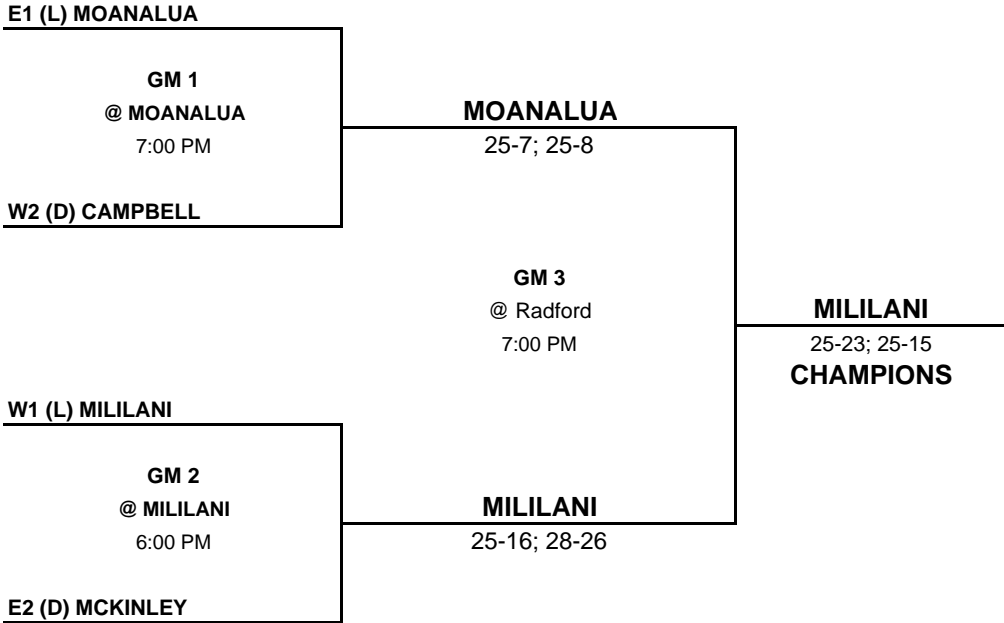

E2 (D) ROOSEVELT

GM 3
@ Kaimuki
7:00 PM

MOANALUA

19-25; 25-11; 15-7
CHAMPIONS

E1 (L) MOANALUA

GM 2
@ MOANALUA
7:00 PM

MOANALUA

25-15; 25-5

W2 (D) CAMPBELL

**(L)=light Jersey; (D)=Dark Jersey*

***Higher seed (L)= HOME Team*

2008 OIA WHITE JV GIRLS VOLLEYBALL CHAMPIONSHIP

Wed Oct. 15, 2008

Thu Oct. 16, 2008

**(L)=light Jersey; (D)=Dark Jersey*

***Higher seed (L)= HOME Team*

2008 Red-Blue Girl's Volleyball Championships

Wed Oct. 15, 2008

Thu Oct. 16, 2008

**(L)=light Jersey; (D)=Dark Jersey*
***Higher seed (L)= HOME Team*

2008 OIA White-Blue Volleyball Championships

Wed Oct. 15, 2008