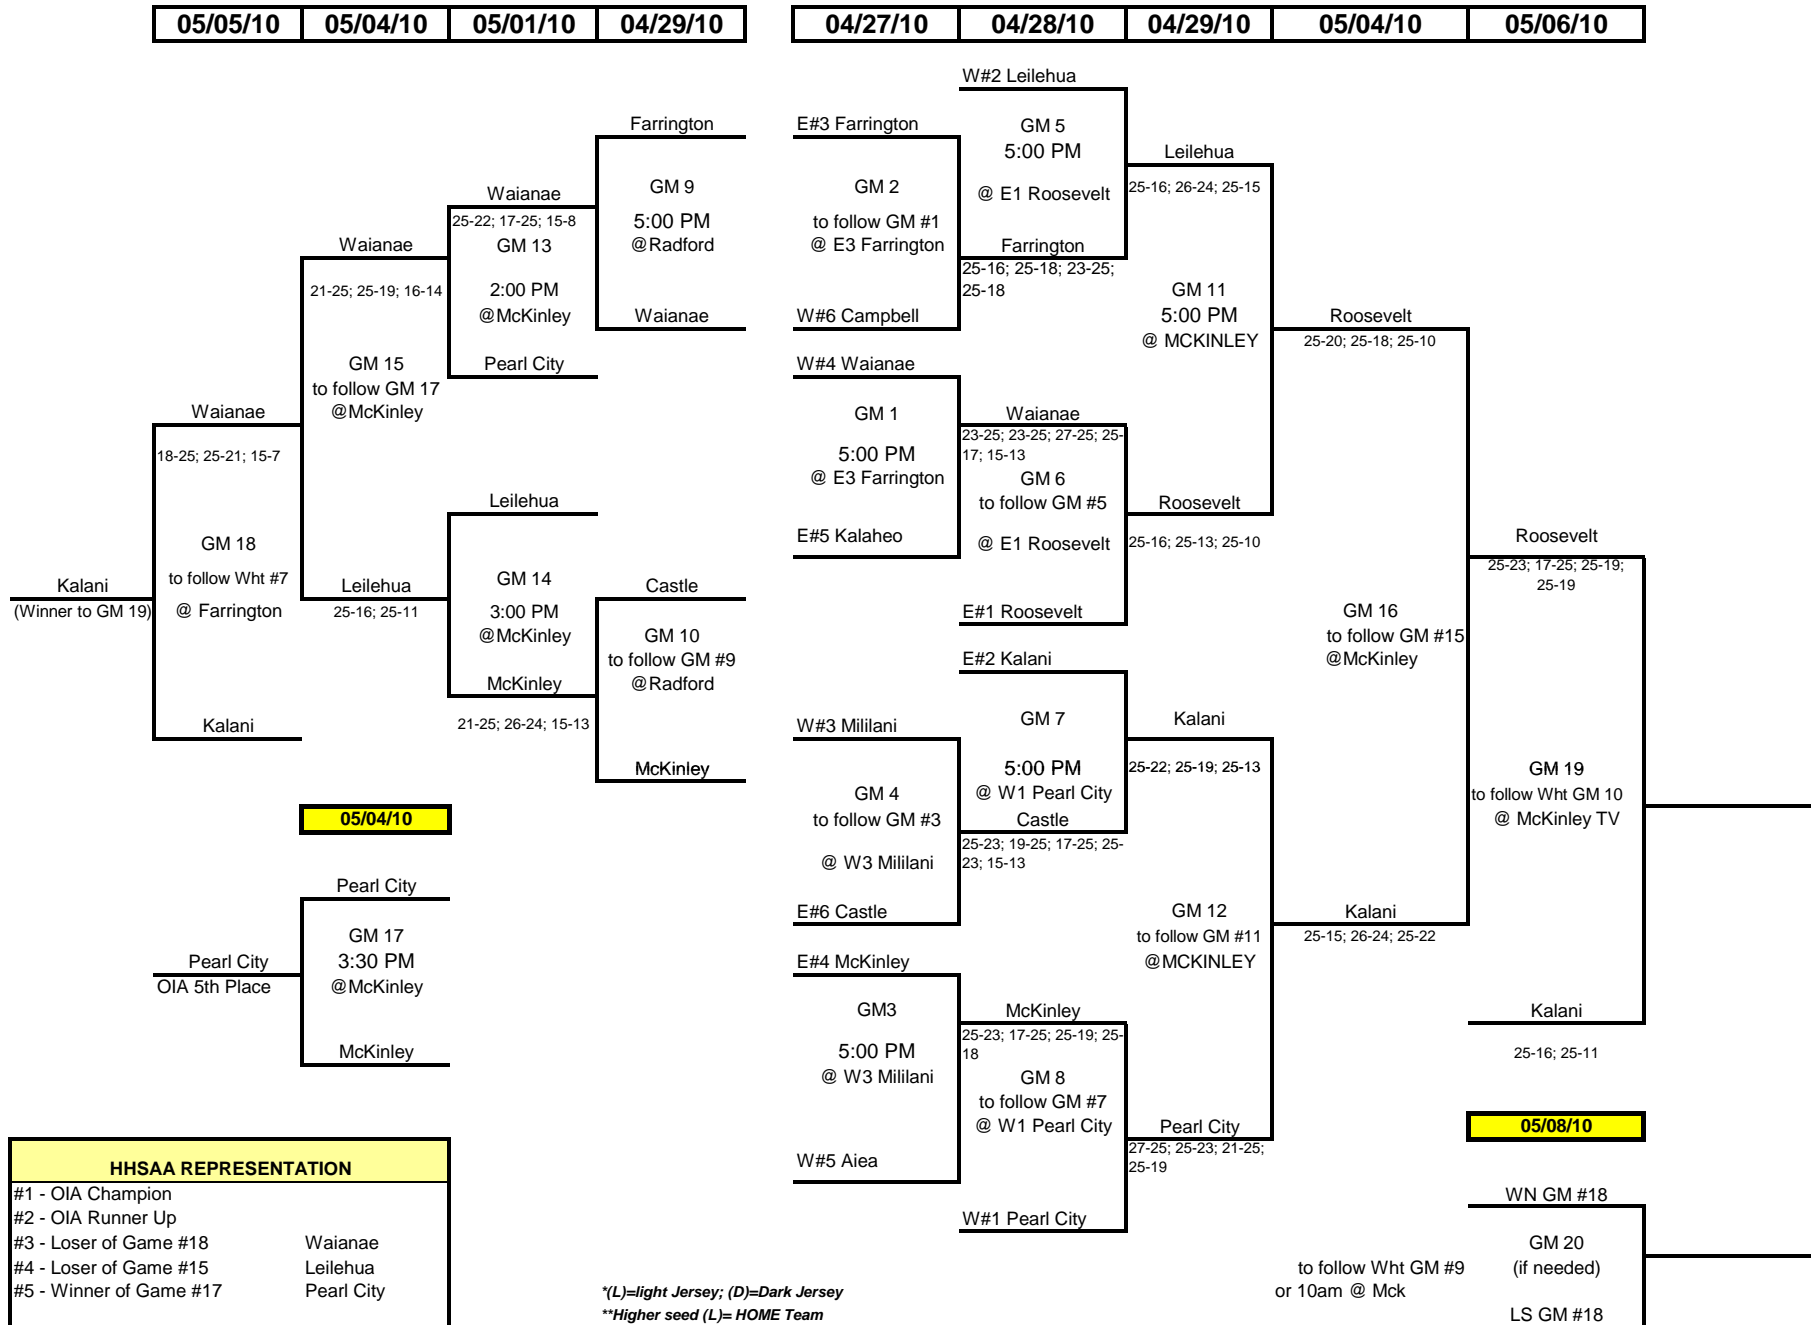

# OIA 2010 - BOYS RED DIVISION PLAYOFFS AND CHAMPIONSHIPS

# OIA - 2010 BOYS WHITE DIVISION PLAYOFFS AND CHAMPIONSHIPS

05/05/10	05/01/10	04/28/10	04/29/10	05/01/10	05/06/10
----------	----------	----------	----------	----------	----------

<b>HHSAA REPRESENTATION</b>
#1 - OIA Champion
#2 - OIA Runner Up