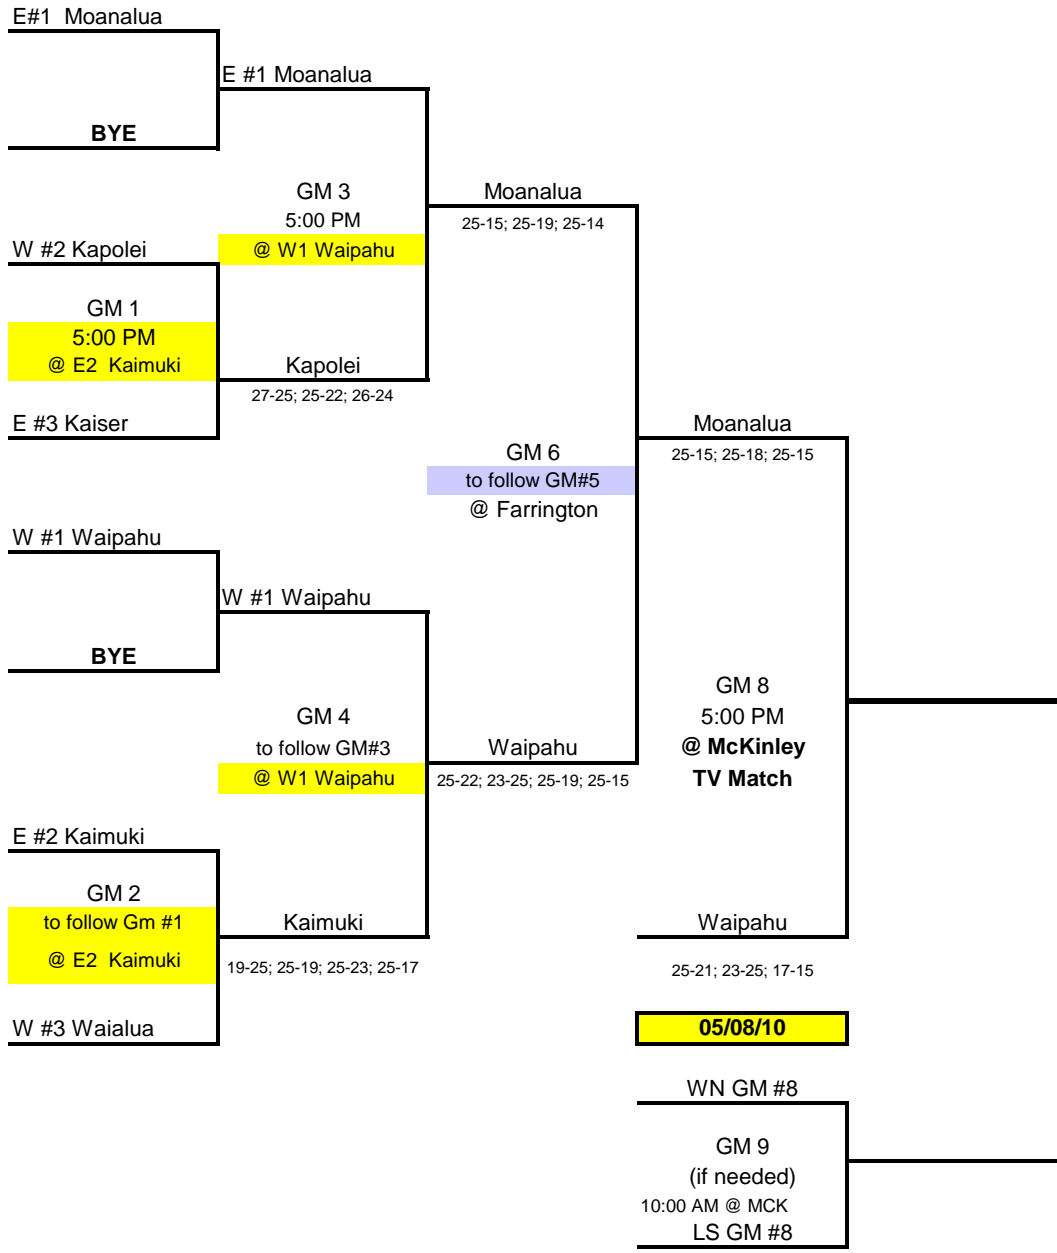

HHSAA REPRESENTATION
#1 - OIA Champion
#2 - OIA Runner Up

*(L)=light Jersey; (D)=Dark Jersey
**Higher seed (L)= HOME Team