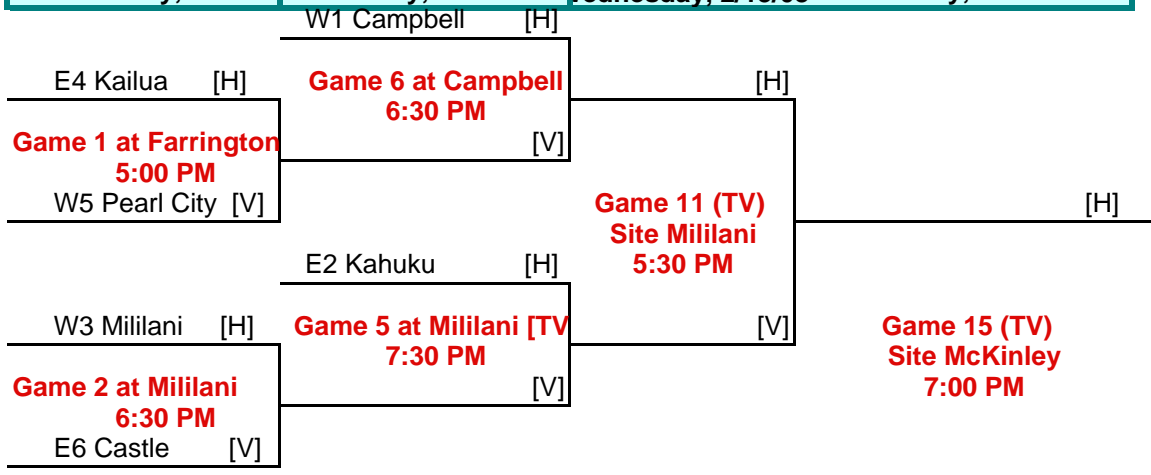

JV Red Tournament Bracket

Monday, February 4, 2008

Tuesday, February 5, 2008

RE#1 Kahuku [H]

Game 1 at W1 - Mililani

5:00 PM

RW#2 Leilehua [V]

KAHUKU 58 [H]

MILILANI 63 [V]

JV White Tournament Bracket

Monday, February 4, 2008

Tuesday, February 5, 2008

WW#1 Waipahu 48 [H]

Game 1 at E1 - Farrington

5:00 PM

WE#2 Kalani 45 [V]

WAIPAHU [H]

Game 3 at Campbell

5:00 PM

OIA JV White Champion

WW#2 Aiea 40 [V]

Game 2 at E1 - Farrington

6:30 PM

WE#1 Farrington 60 [H]

FARRINGTON [V]

Red Division Tournament Brackets

Wednesday, 2/6/08 Friday, 2/8/08 Wednesday, 2/13/08 Friday, 2/15/08

Monday, 2/11/08

Saturday, 2/16/08

White Division Tournament Bracket

Fri/Sat 2/8/08 or 2/9/08	Tuesday, 2/12/08	Friday, 2/14/08
--------------------------	------------------	-----------------