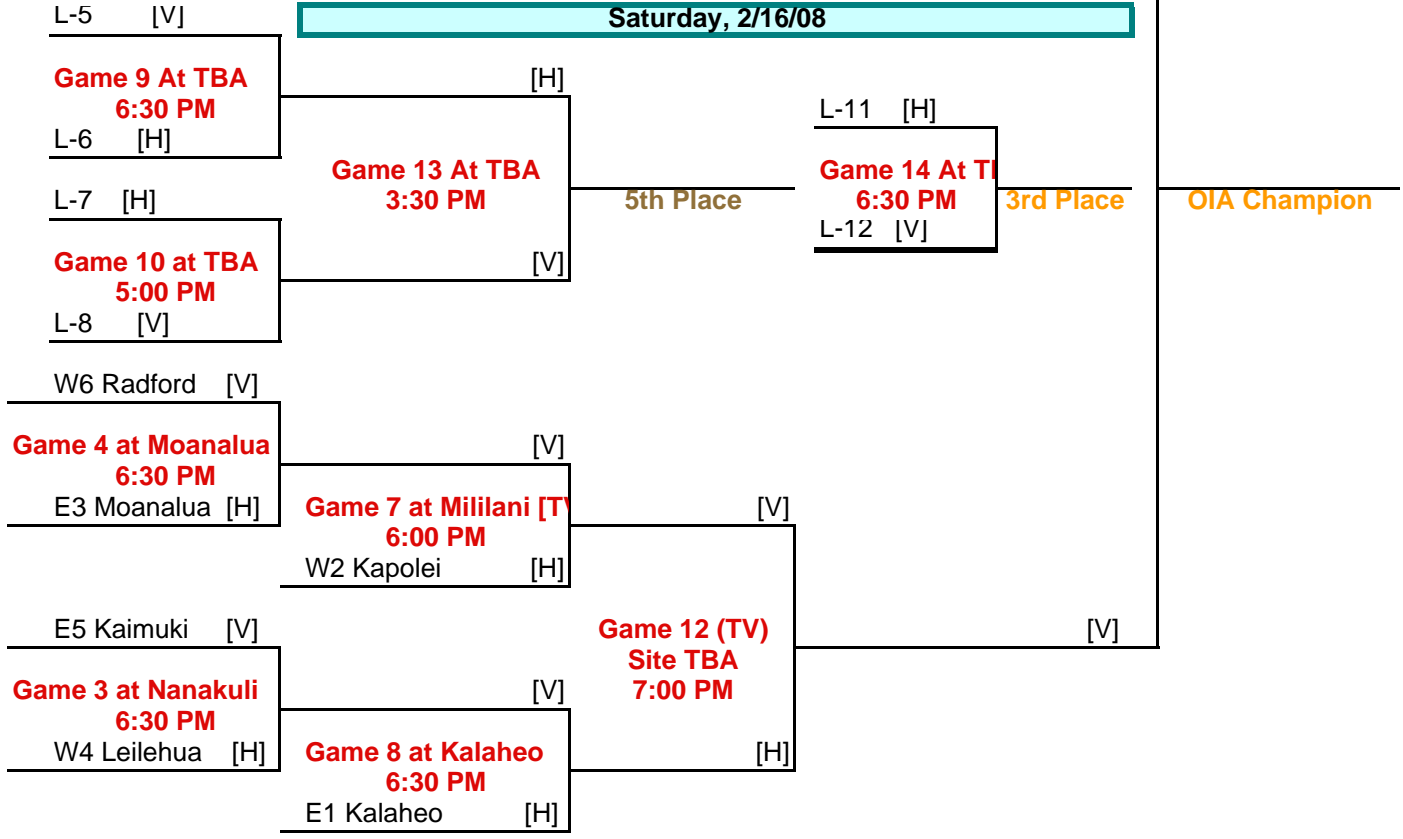

JV Red Tournament Bracket

Monday, February 4, 2008

Tuesday, February 5, 2008

RE#1 Kahuku [H]

Game 1 at W1 - Mililani

5:00 PM

RW#2 Leilehua [V]

KAHUKU 58 [H]

MILILANI 63 [V]

JV White Tournament Bracket

Monday, February 4, 2008

Tuesday, February 5, 2008

WW#1 Waipahu 48 [H]

Game 1 at E1 - Farrington

5:00 PM

WE#2 Kalani 45 [V]

WAIPAHU [H]

Game 3 at Campbell

5:00 PM

OIA JV White Champion

WW#2 Aiea 40 [V]

Game 2 at E1 - Farrington

6:30 PM

WE#1 Farrington 60 [H]

FARRINGTON [V]

Red Division Tournament Brackets

Wednesday, 2/6/08 Friday, 2/8/08 Wednesday, 2/13/08 Friday, 2/15/08

Monday, 2/11/08

Saturday, 2/16/08

White Division Tournament Bracket

Fri/Sat 2/8/08 or 2/9/08	Tuesday, 2/12/08	Friday, 2/14/08
--------------------------	------------------	-----------------