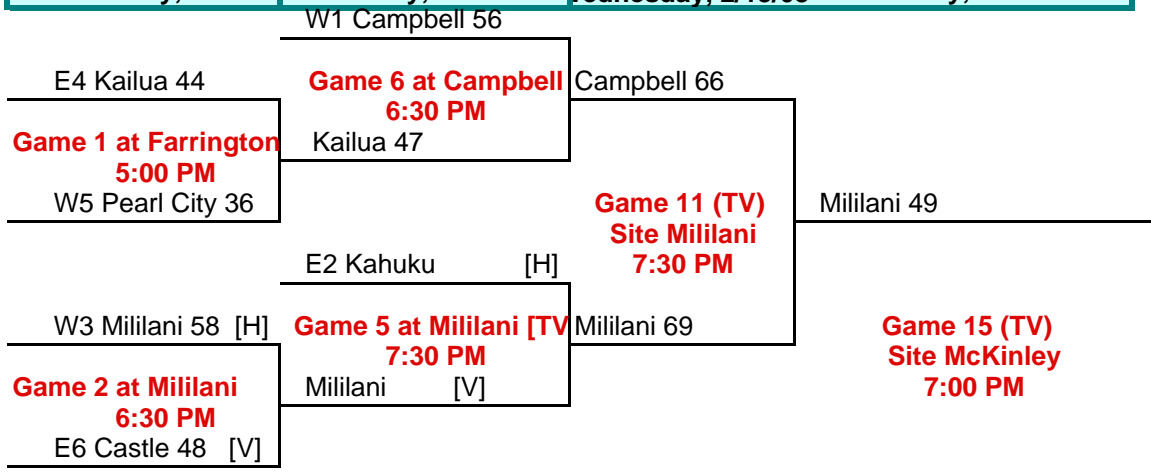

JV Red Tournament Bracket

Monday, February 4, 2008

Tuesday, February 5, 2008

RE#1 Kahuku [H]

Game 1 at W1 - Mililani

5:00 PM

RW#2 Leilehua [V]

KAHUKU 58 [H]

MILILANI 63 [V]

JV White Tournament Bracket

Monday, February 4, 2008

Tuesday, February 5, 2008

WW#1 Waipahu 48 [H]

Game 1 at E1 - Farrington

5:00 PM

WE#2 Kalani 45 [V]

WAIPAHU [H]

Game 3 at Campbell

5:00 PM

OIA JV White Champion

WW#2 Aiea 40 [V]

Game 2 at E1 - Farrington

6:30 PM

WE#1 Farrington 60 [H]

FARRINGTON [V]

Red Division Tournament Brackets

Wednesday, 2/6/08 Friday, 2/8/08 Wednesday, 2/13/08 Friday, 2/15/08

Monday, 2/11/08

Saturday, 2/16/08

White Division Tournament Bracket

Fri/Sat 2/8/08 or 2/9/08	Tuesday, 2/12/08	Friday, 2/14/08
--------------------------	------------------	-----------------