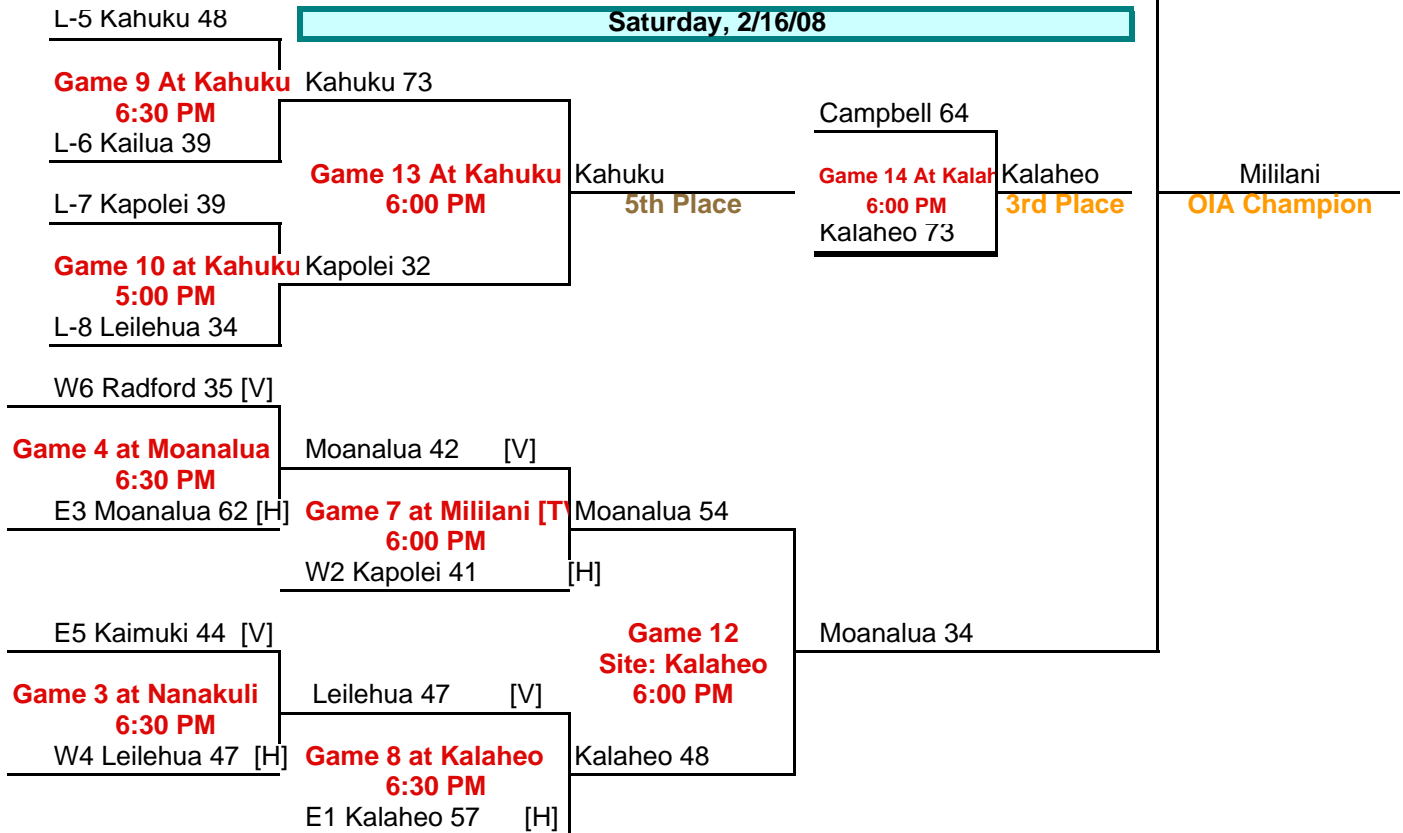

JV Red Tournament Bracket

Monday, February 4, 2008

Tuesday, February 5, 2008

RE#1 Kahuku [H]

Game 1 at W1 - Mililani

5:00 PM

RW#2 Leilehua [V]

KAHUKU 58 [H]

Game 3 at Mililani

6:30 PM

Mililani

OIA JV Red Champion

RE#2 Roosevelt [V]

Game 2 at W1 - Mililani

6:30 PM

RW#1 Mililani [H]

MILILANI 63 [V]

JV White Tournament Bracket

Monday, February 4, 2008

Tuesday, February 5, 2008

WW#1 Waipahu 48 [H]

Game 1 at E1 - Farrington

5:00 PM

WE#2 Kalani 45 [V]

FARRINGTON [V]

Red Division Tournament Brackets

Wednesday, 2/6/08 Friday, 2/8/08 Wednesday, 2/13/08 Friday, 2/15/08

Monday, 2/11/08

Saturday, 2/16/08

White Division Tournament Bracket

Fri/Sat 2/8/08 or 2/9/08	Tuesday, 2/12/08	Friday, 2/14/08
--------------------------	------------------	-----------------