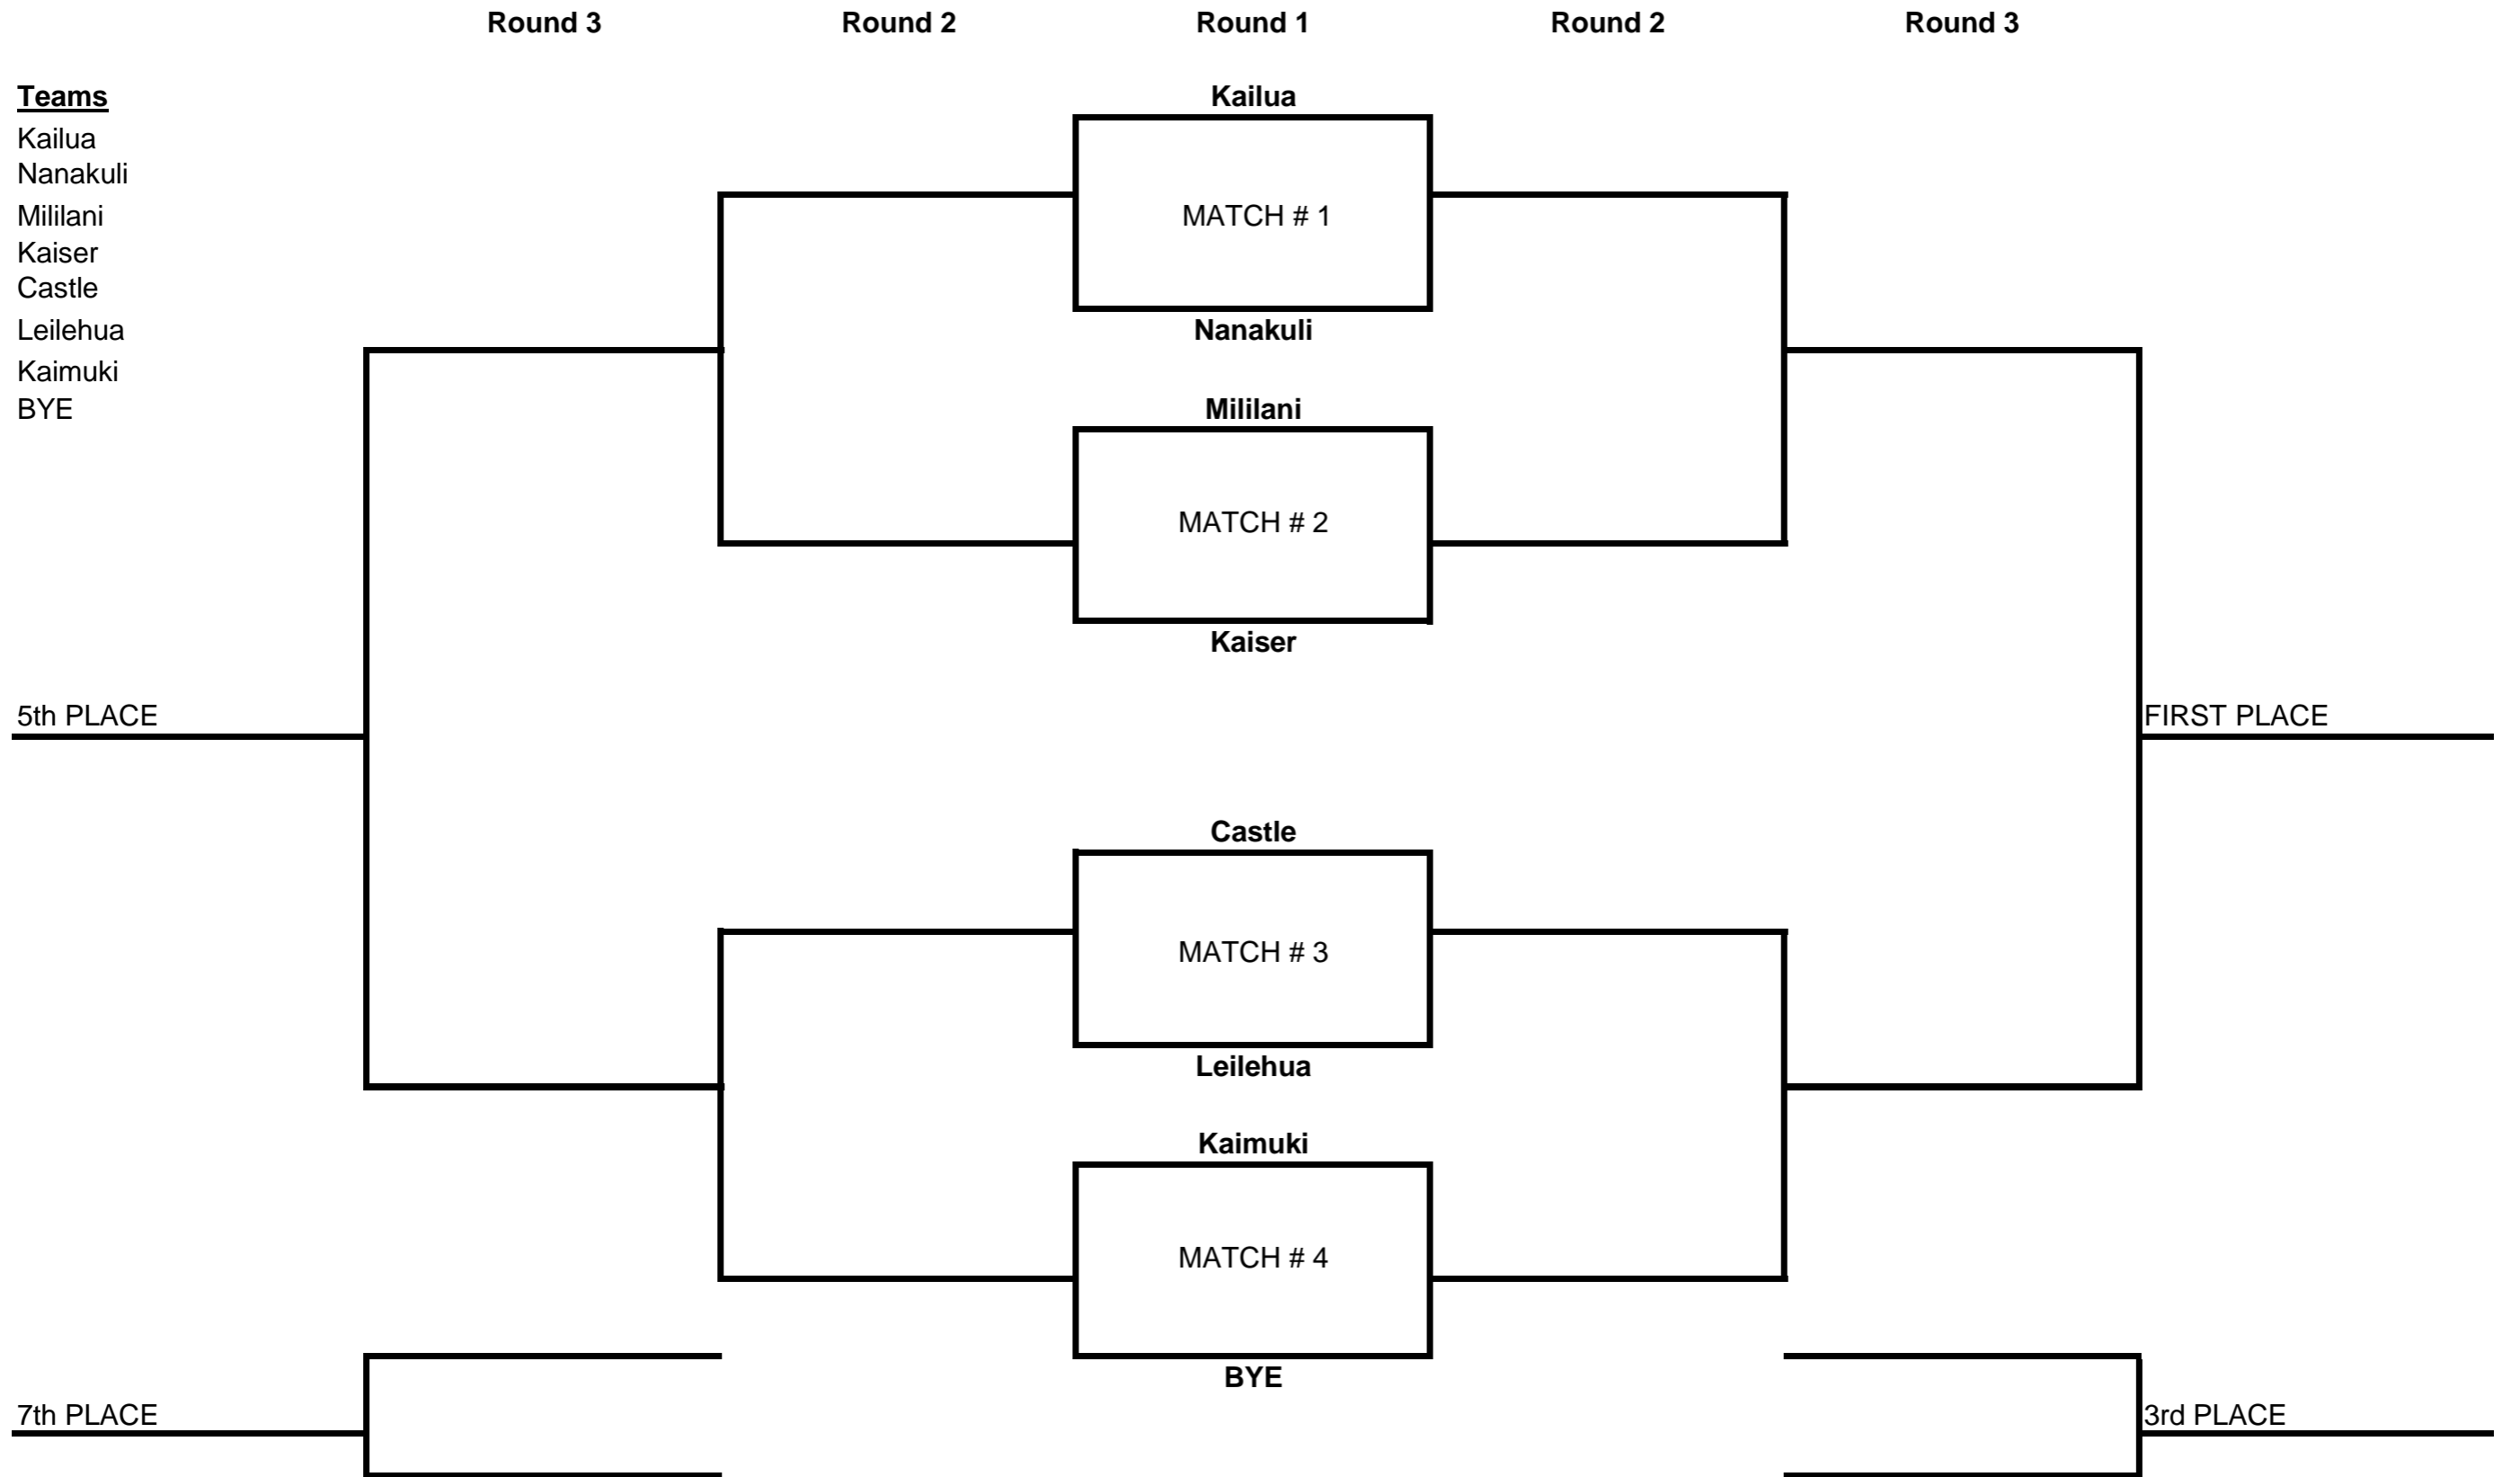

OIA Boys Varsity at Castle
Dual Meet Tournament Losers Bracket
1/23/2010

Round 3

Round 2

Round 1

Round 2

Round 3

Teams

- Kailua
- Nanakuli
- Mililani
- Kaiser
- Castle
- Leilehua
- Kaimuki
- BYE

5th PLACE

FIRST PLACE

7th PLACE

3rd PLACE

Kailua

MATCH # 1

Nanakuli

Mililani

MATCH # 2

Kaiser

Castle

MATCH # 3

Leilehua

Kaimuki

MATCH # 4

BYE