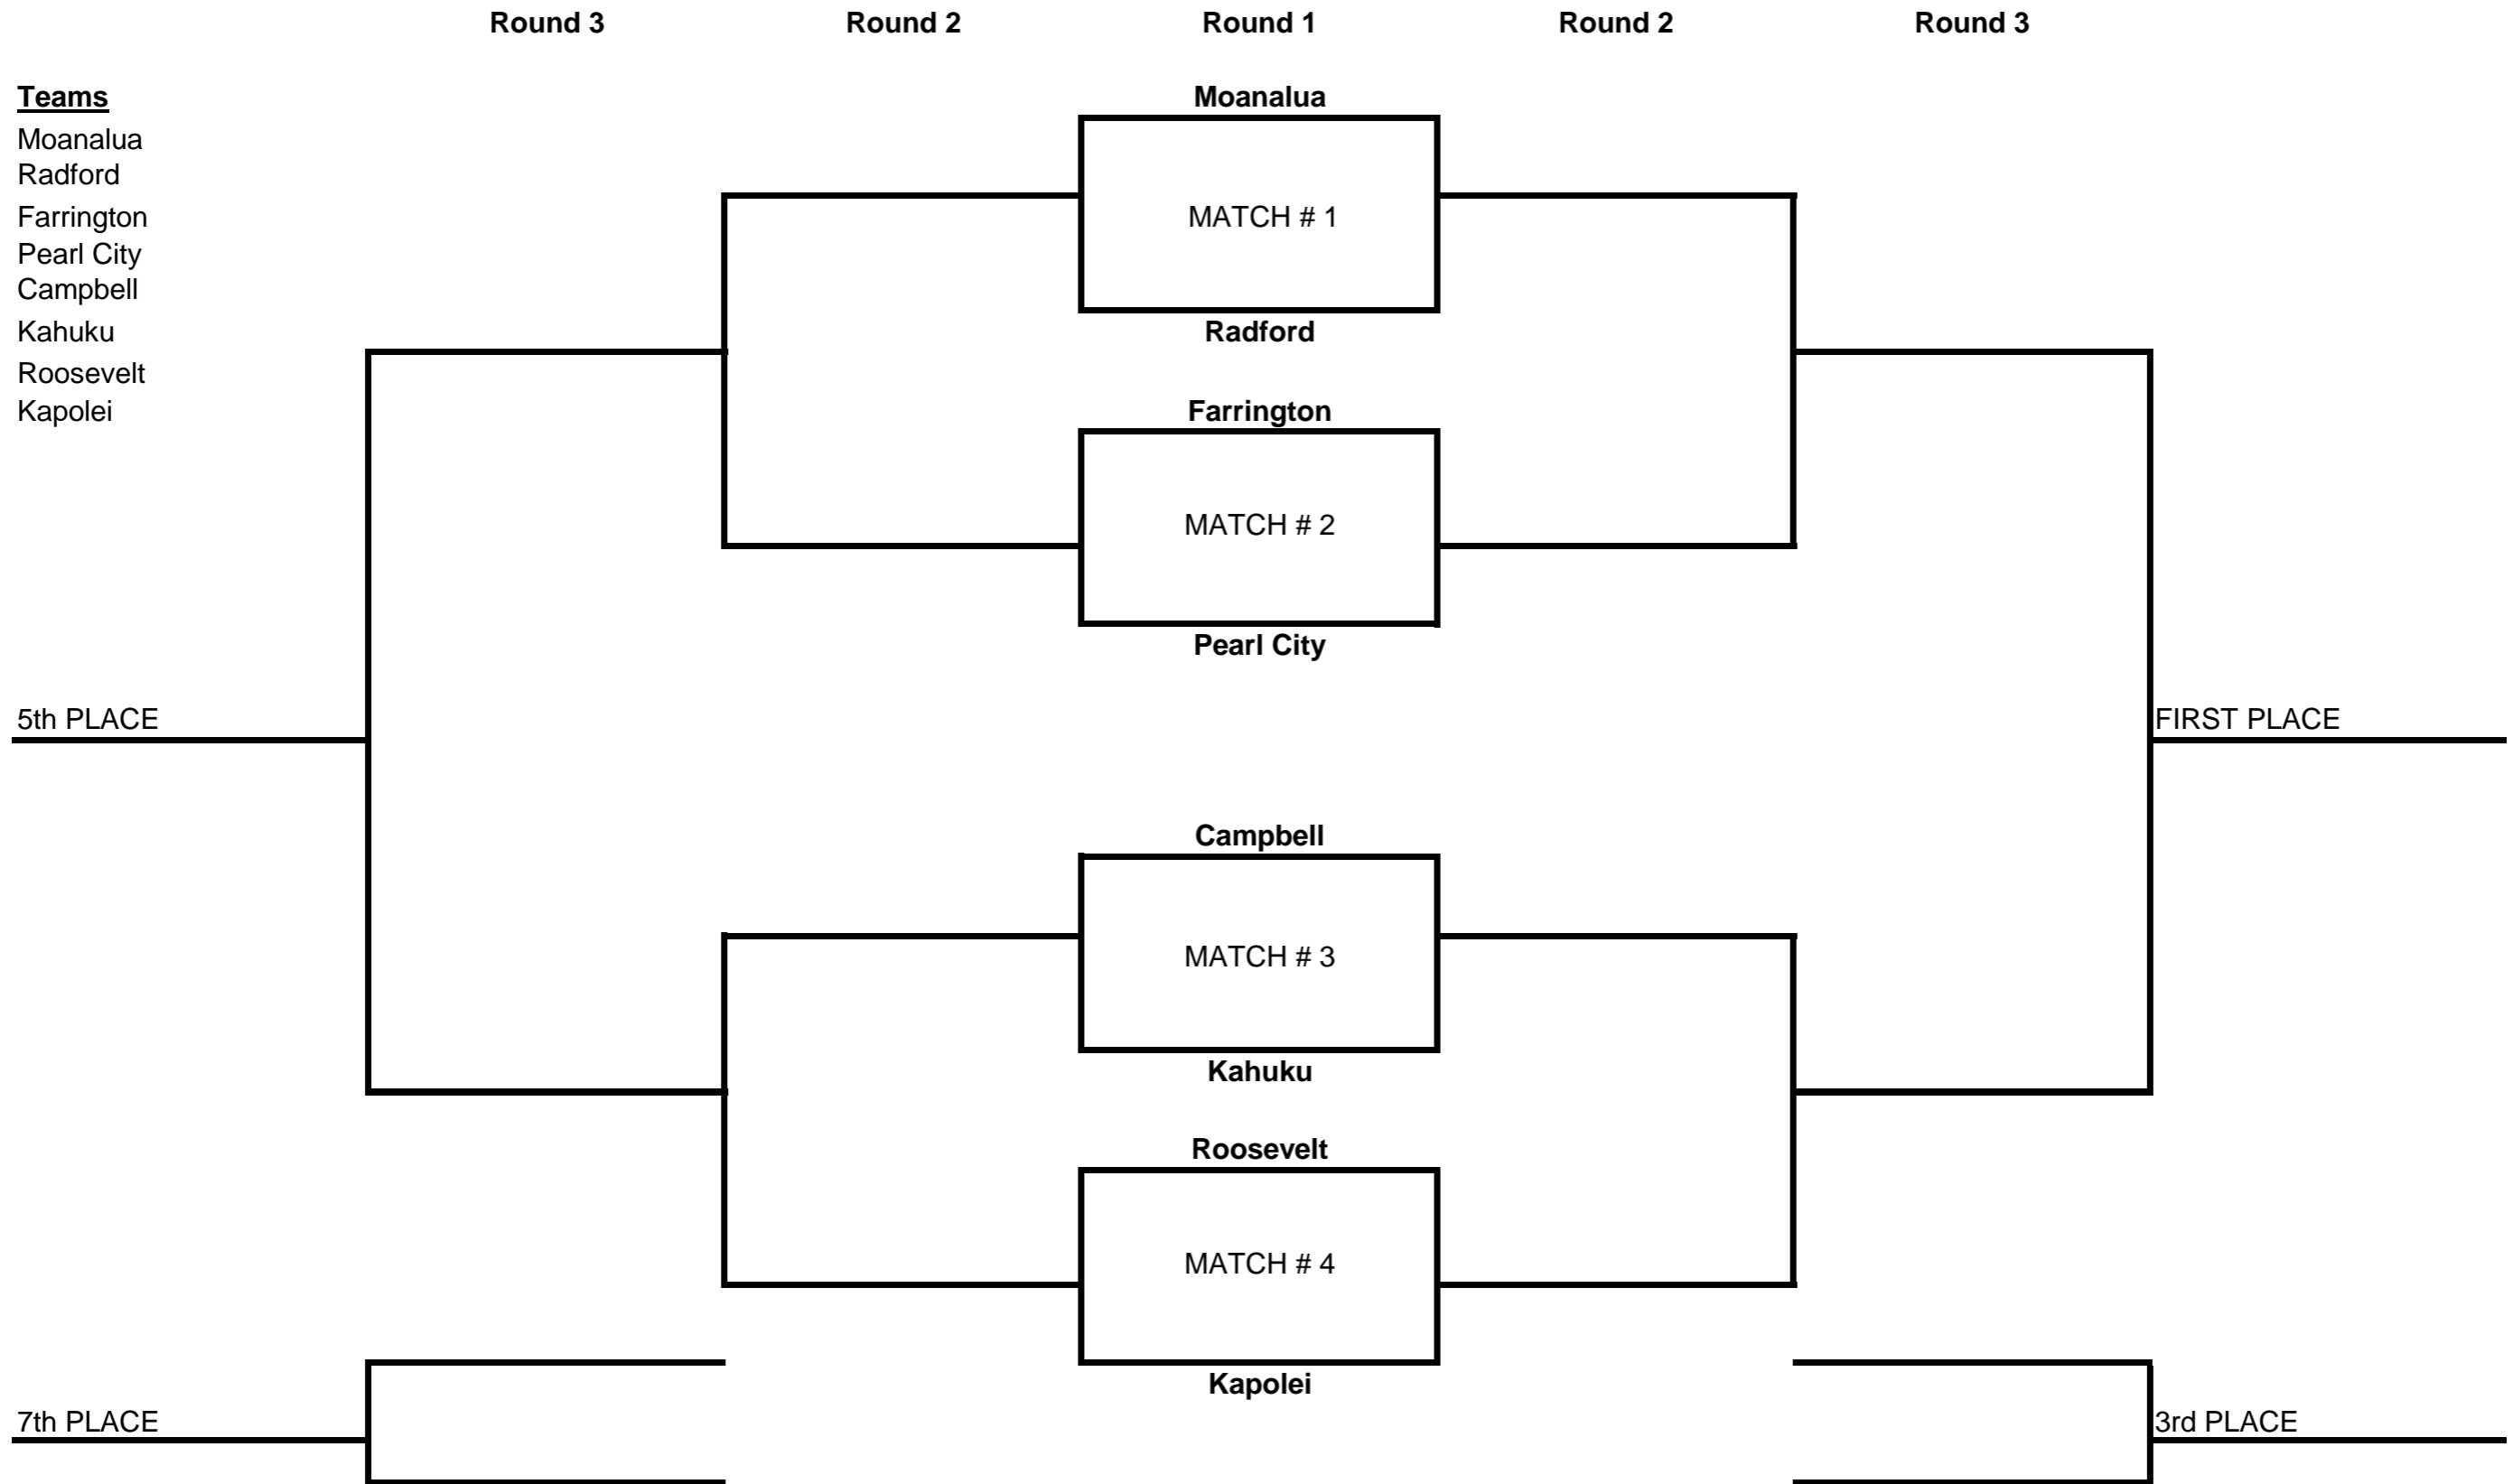

FIRST PLACE

7th PLACE

3rd PLACE

OIA Boys Junior Varsity at Campbell  
Dual Meet Tournament Winners Bracket  
1/30/2010

OIA Boys Varsity at Campbell  
Dual Meet Tournament Winners Bracket  
1/30/2010

**Teams**