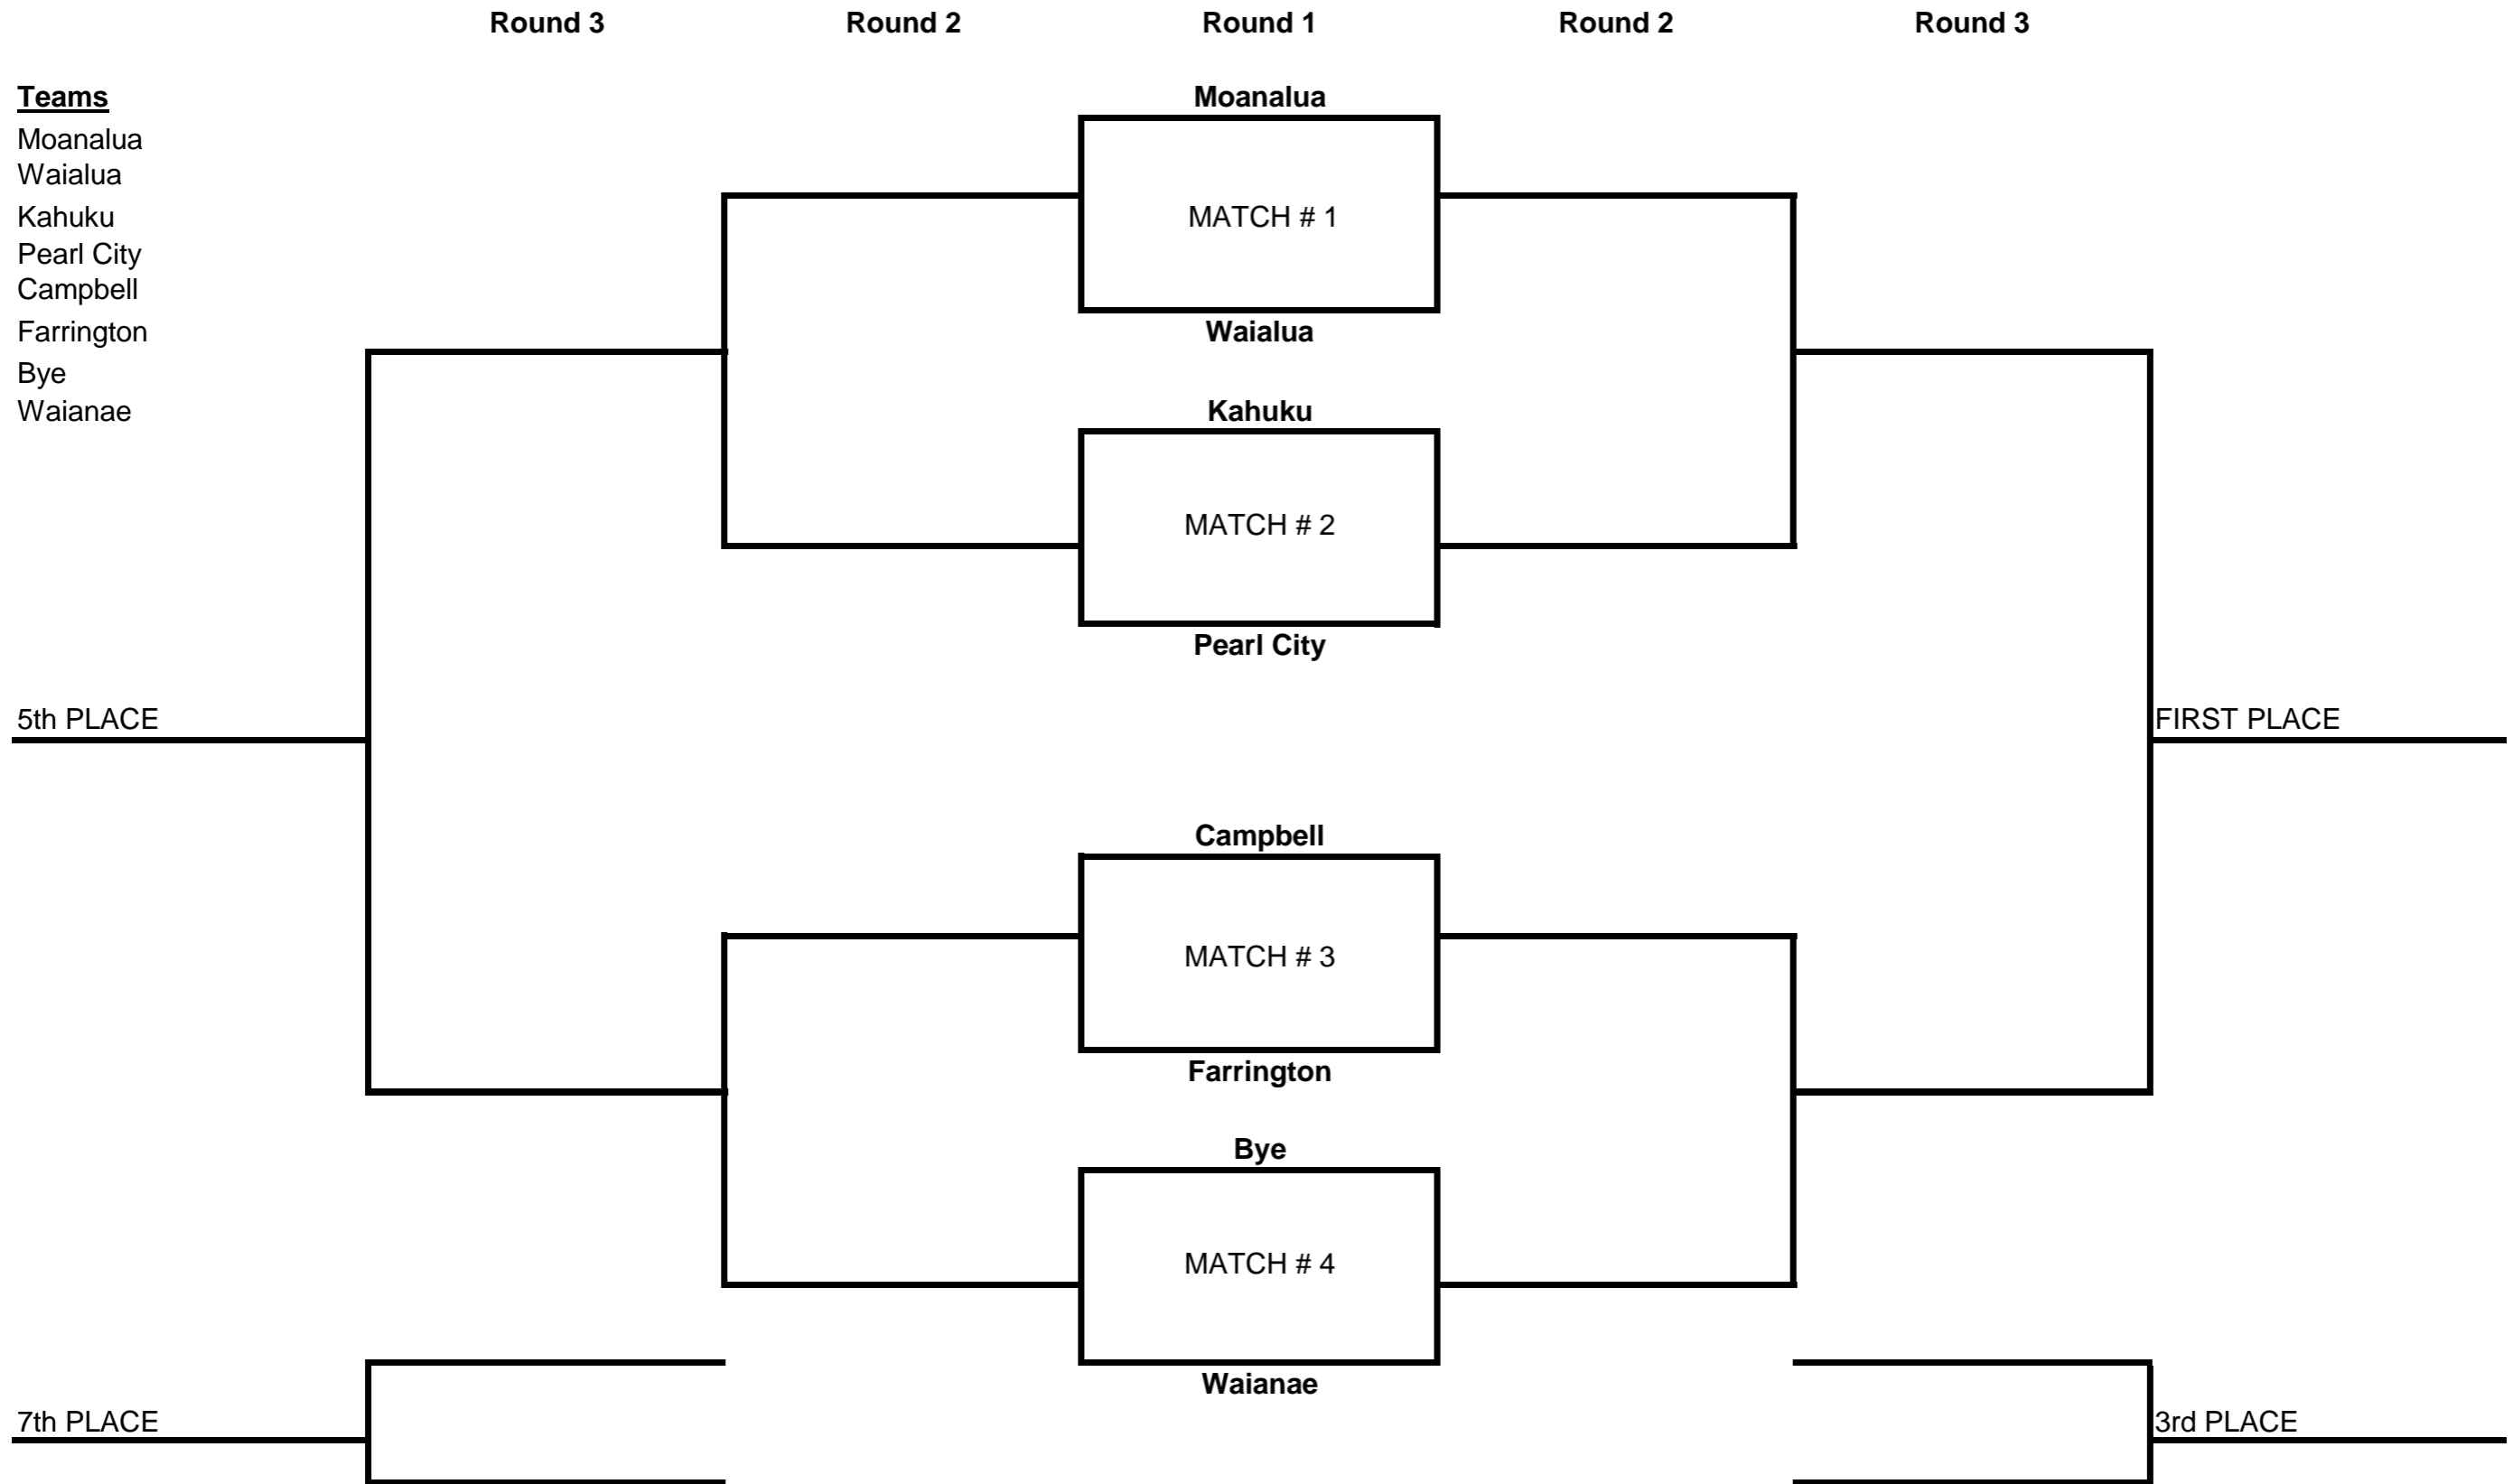

- Moanalua
- Radford
- Farrington
- Pearl City
- Campbell
- Kahuku
- Roosevelt
- Kapolei

5th PLACE

FIRST PLACE

7th PLACE

3rd PLACE

OIA Girls Junior Varsity at Campbell  
 Dual Meet Tournament Winners Bracket  
 1/30/2010