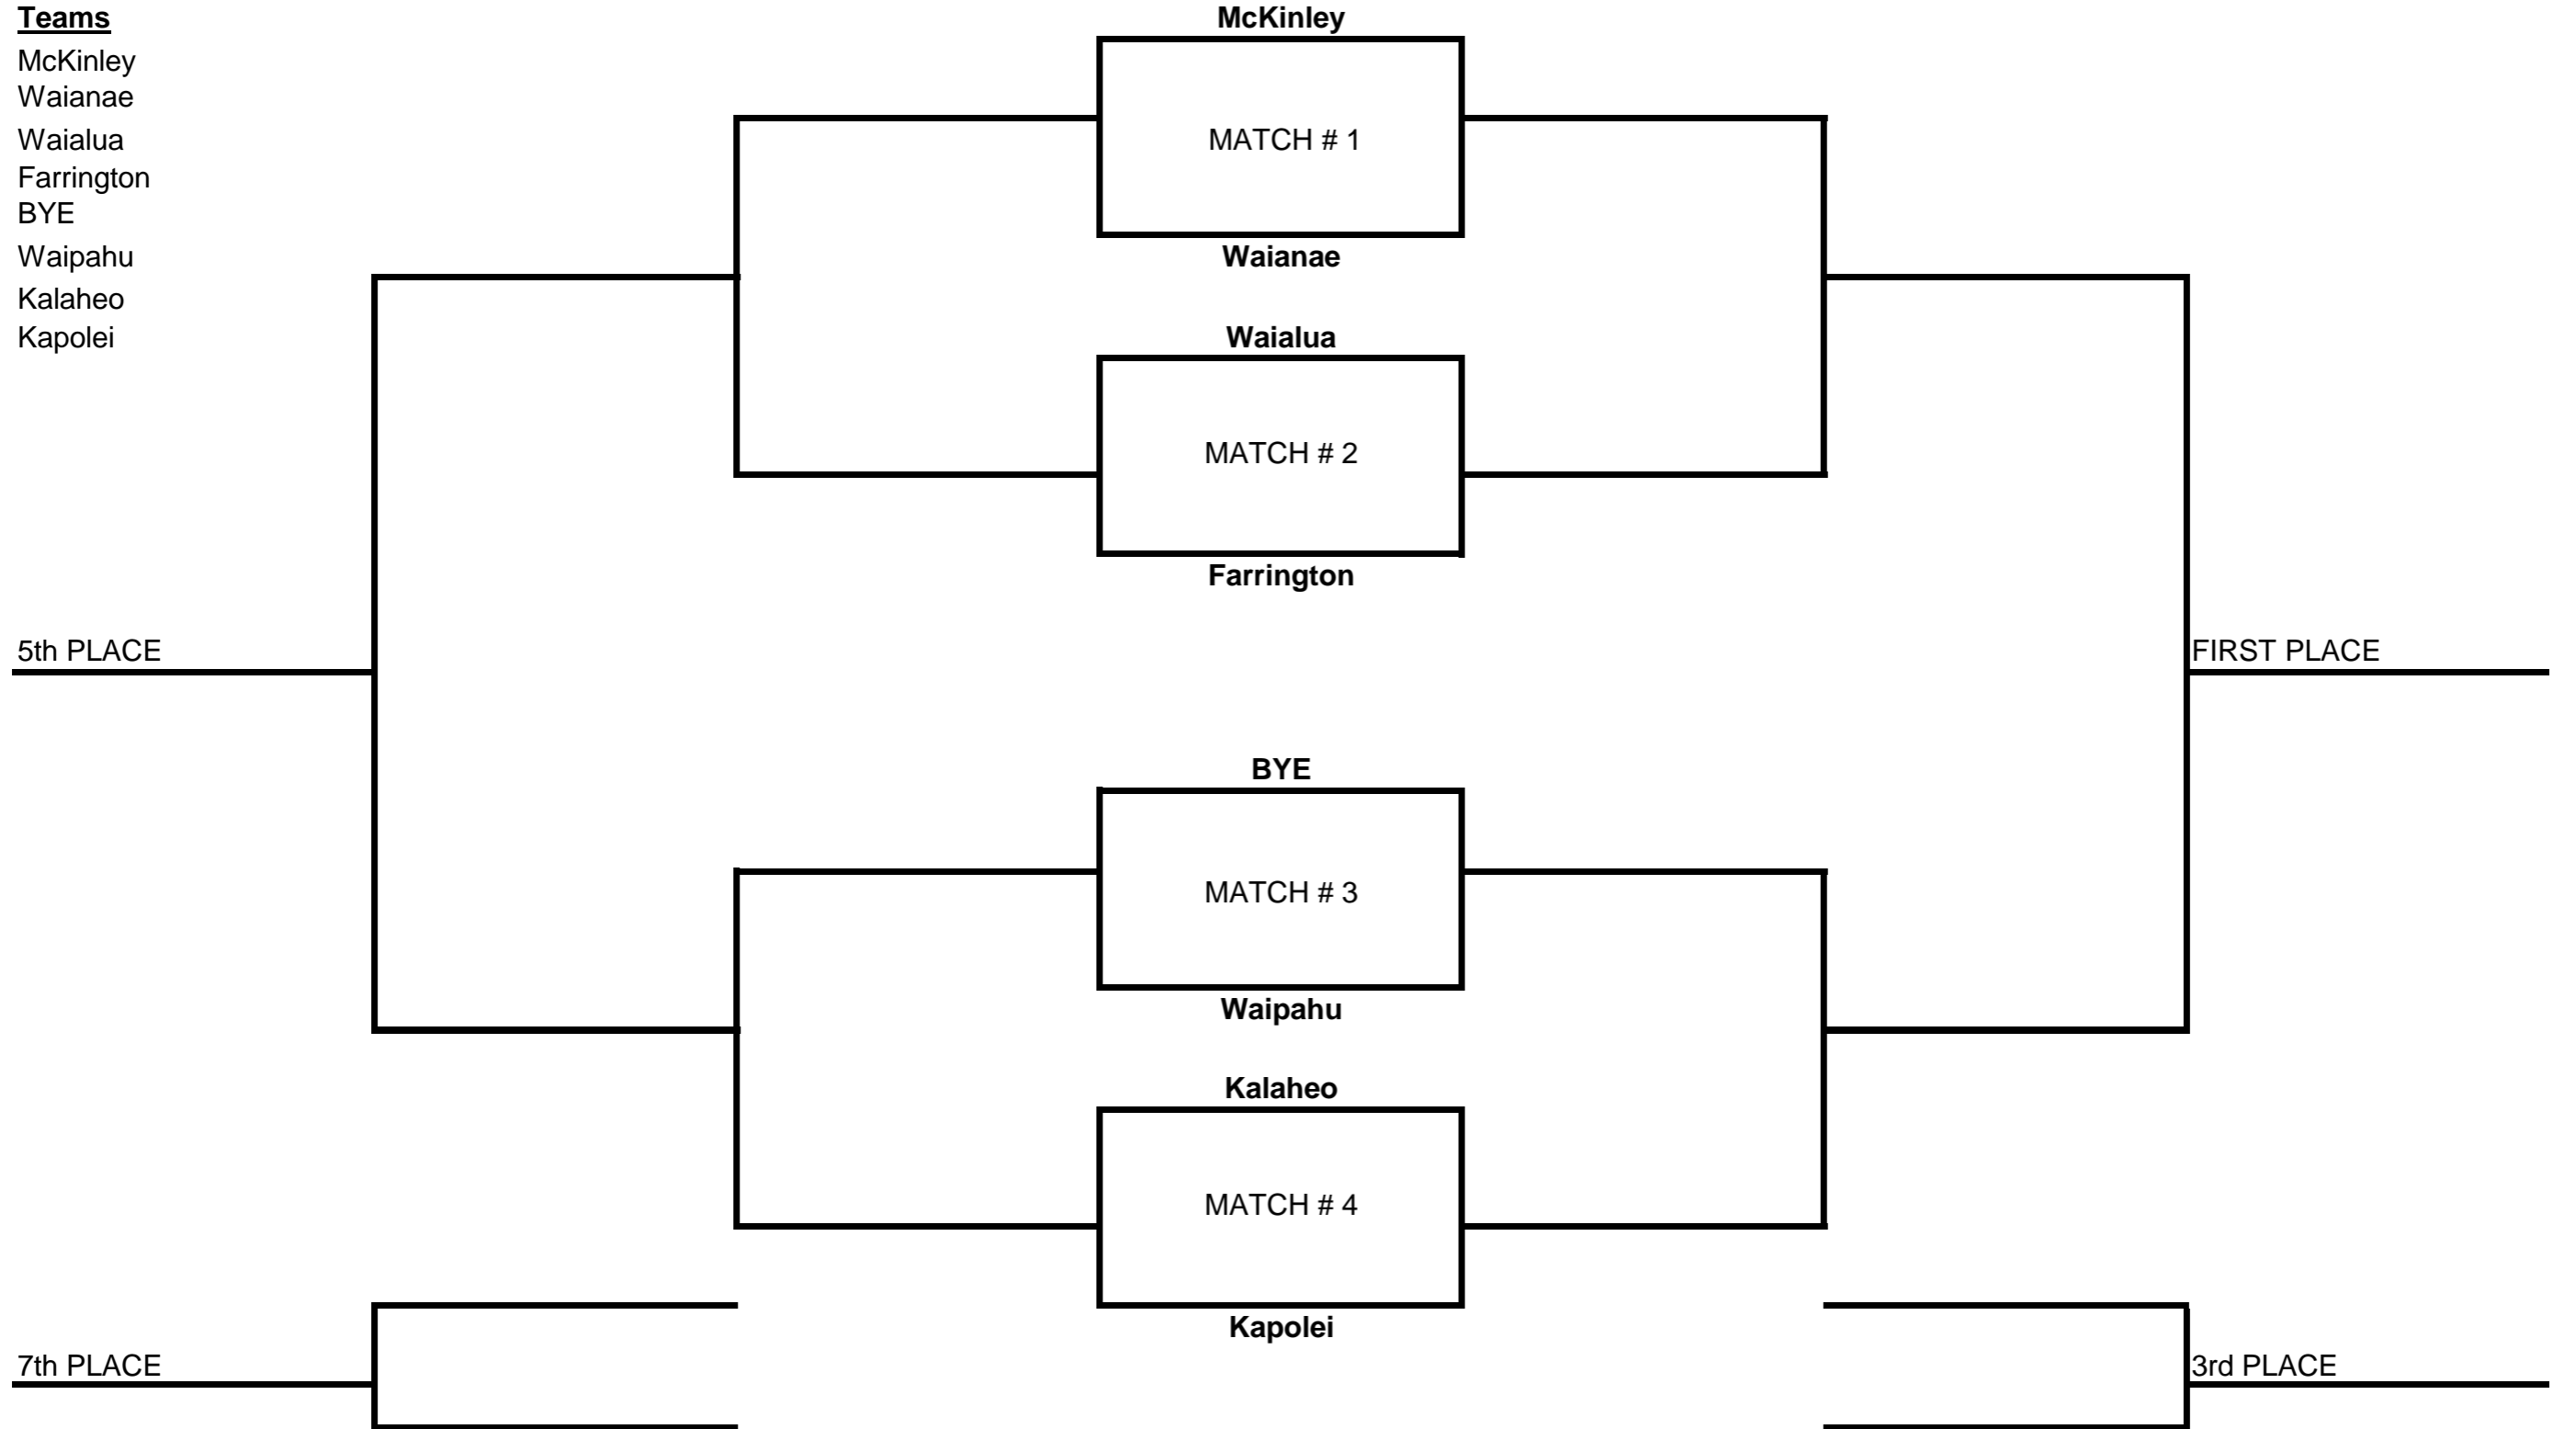

OIA GirlsVarsity at Radford
Dual Meet Tournament Losers Bracket
1/23/2010

Round 3

Round 2

Round 1

Round 2

Round 3

Teams

- McKinley
- Waianae
- Waialua
- Farrington
- BYE
- Waipahu
- Kalaheo
- Kapolei

McKinley

MATCH # 1

Waianae

Waialua

MATCH # 2

Farrington

BYE

MATCH # 3

Waipahu

Kalaheo

MATCH # 4

Kapolei

5th PLACE

FIRST PLACE

7th PLACE

3rd PLACE