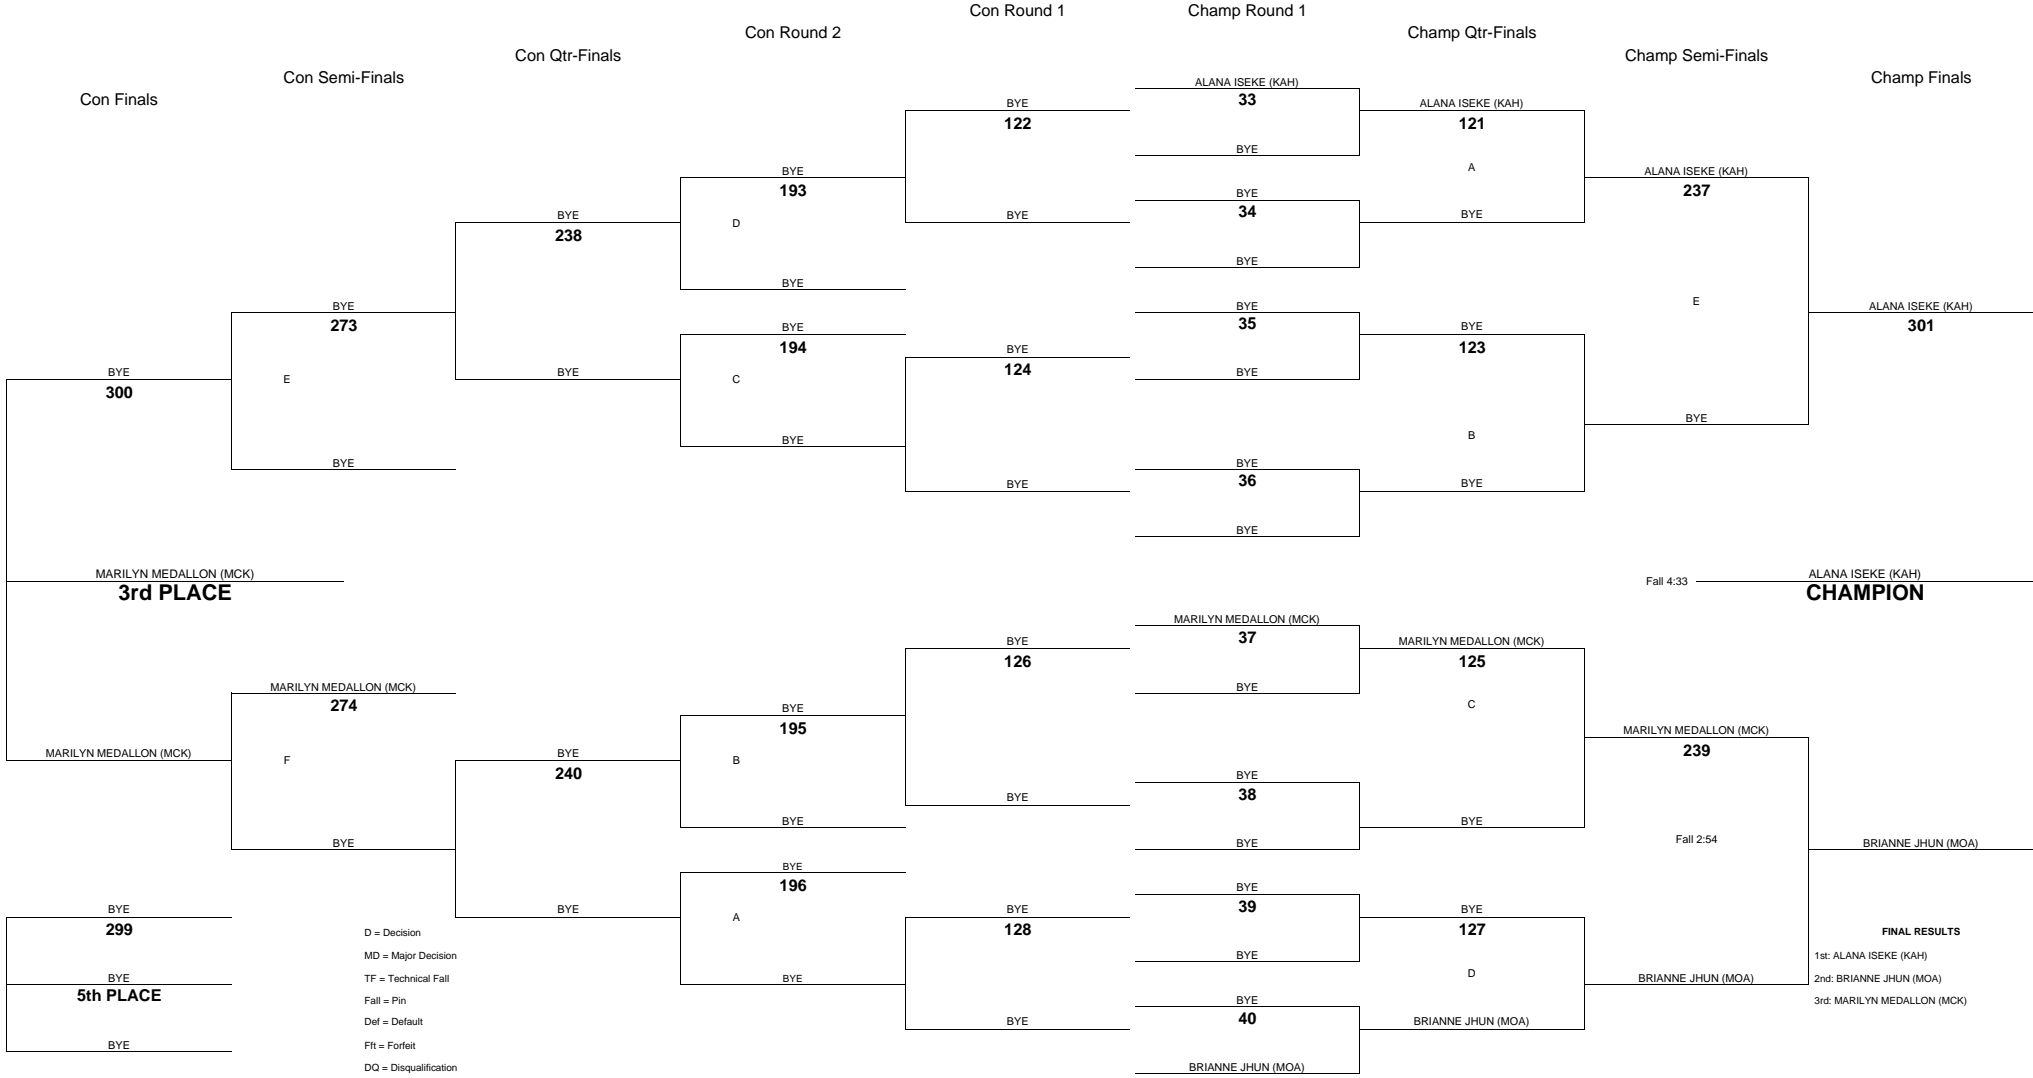

WEIGHT CLASS
114

WEIGHT CLASS
114

2010 OIA - EASTERN DIVISION VARSITY GIRLS WRESTLING CHAMPIONSHIPS

WEIGHT CLASS
120

WEIGHT CLASS
120

2010 OIA - EASTERN DIVISION VARSITY GIRLS WRESTLING CHAMPIONSHIPS

WEIGHT CLASS
125