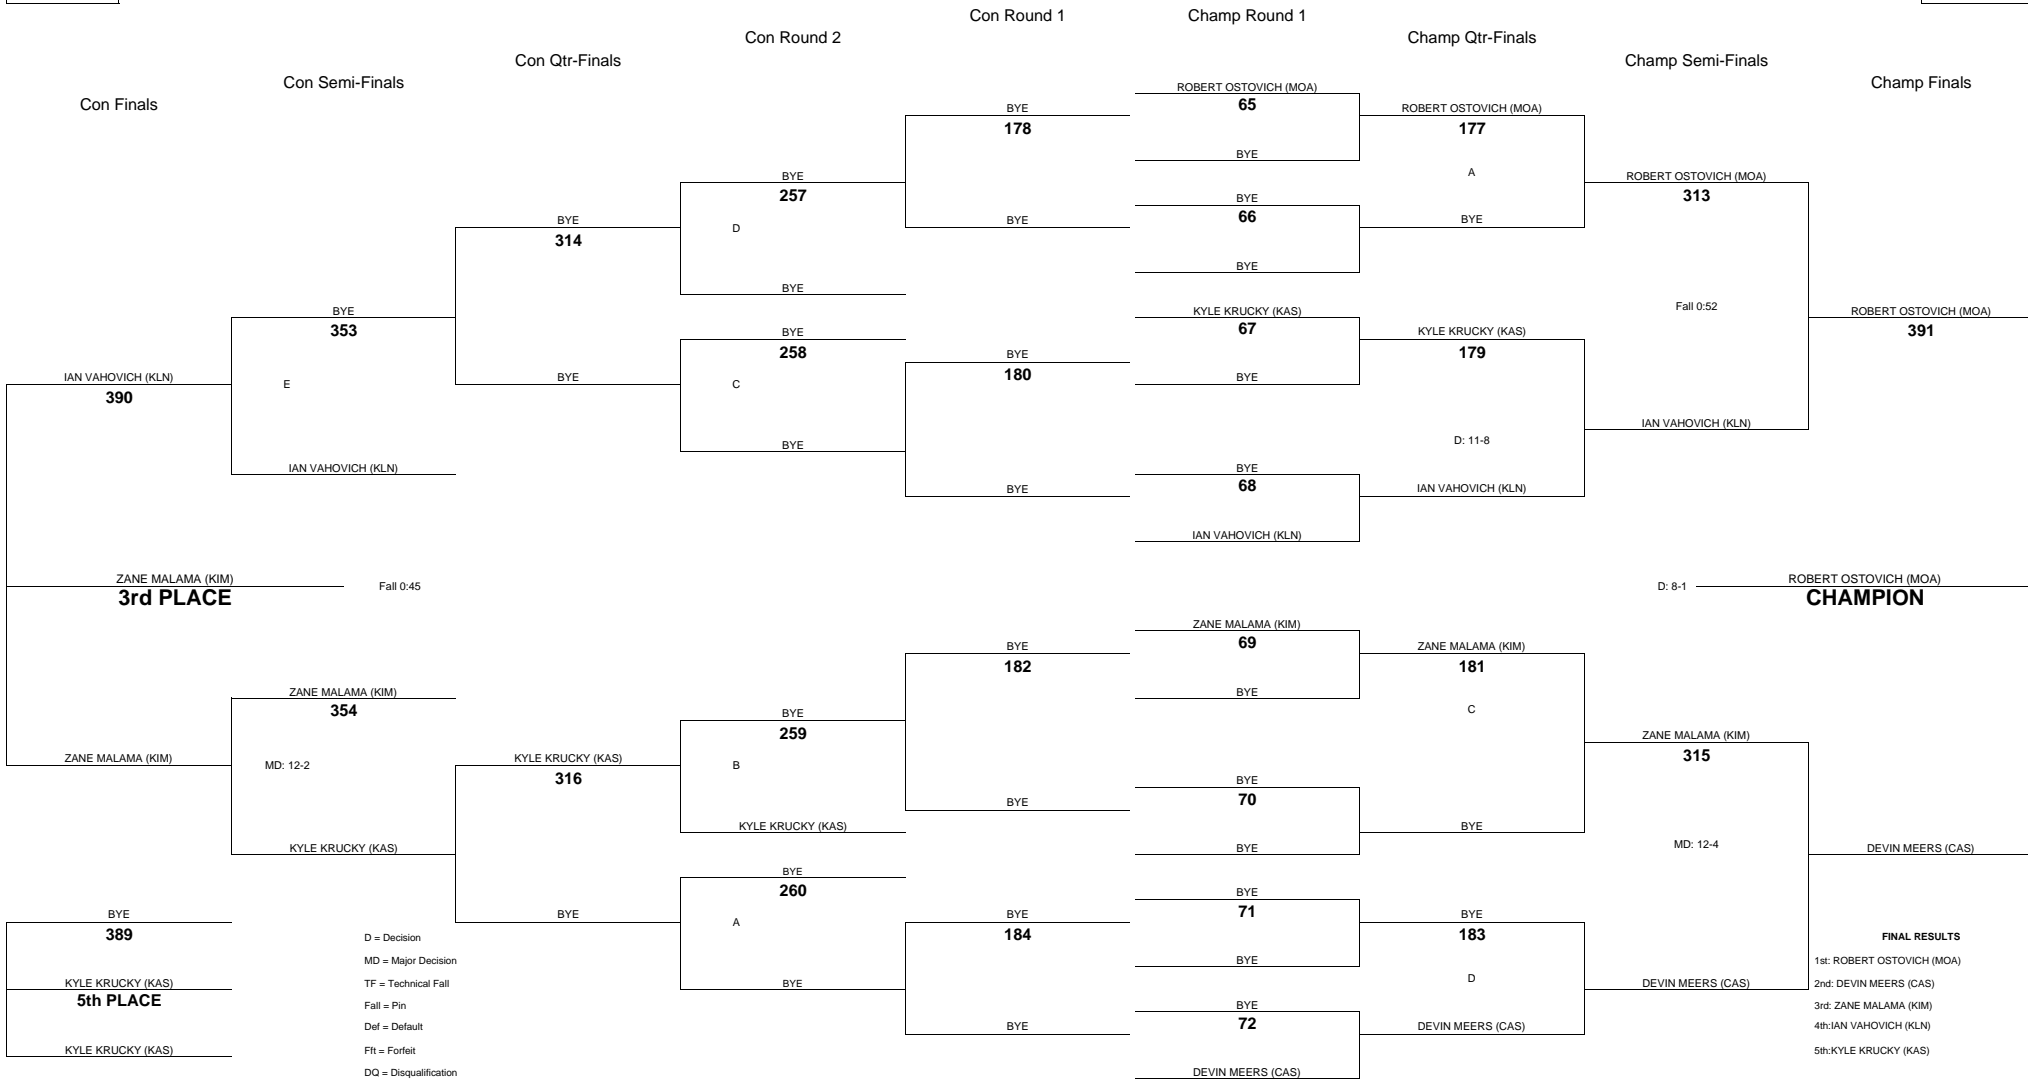

2010 OIA - EASTERN DIVISION VARSITY BOYS WRESTLING CHAMPIONSHIPS

WEIGHT CLASS
152

WEIGHT CLASS
152