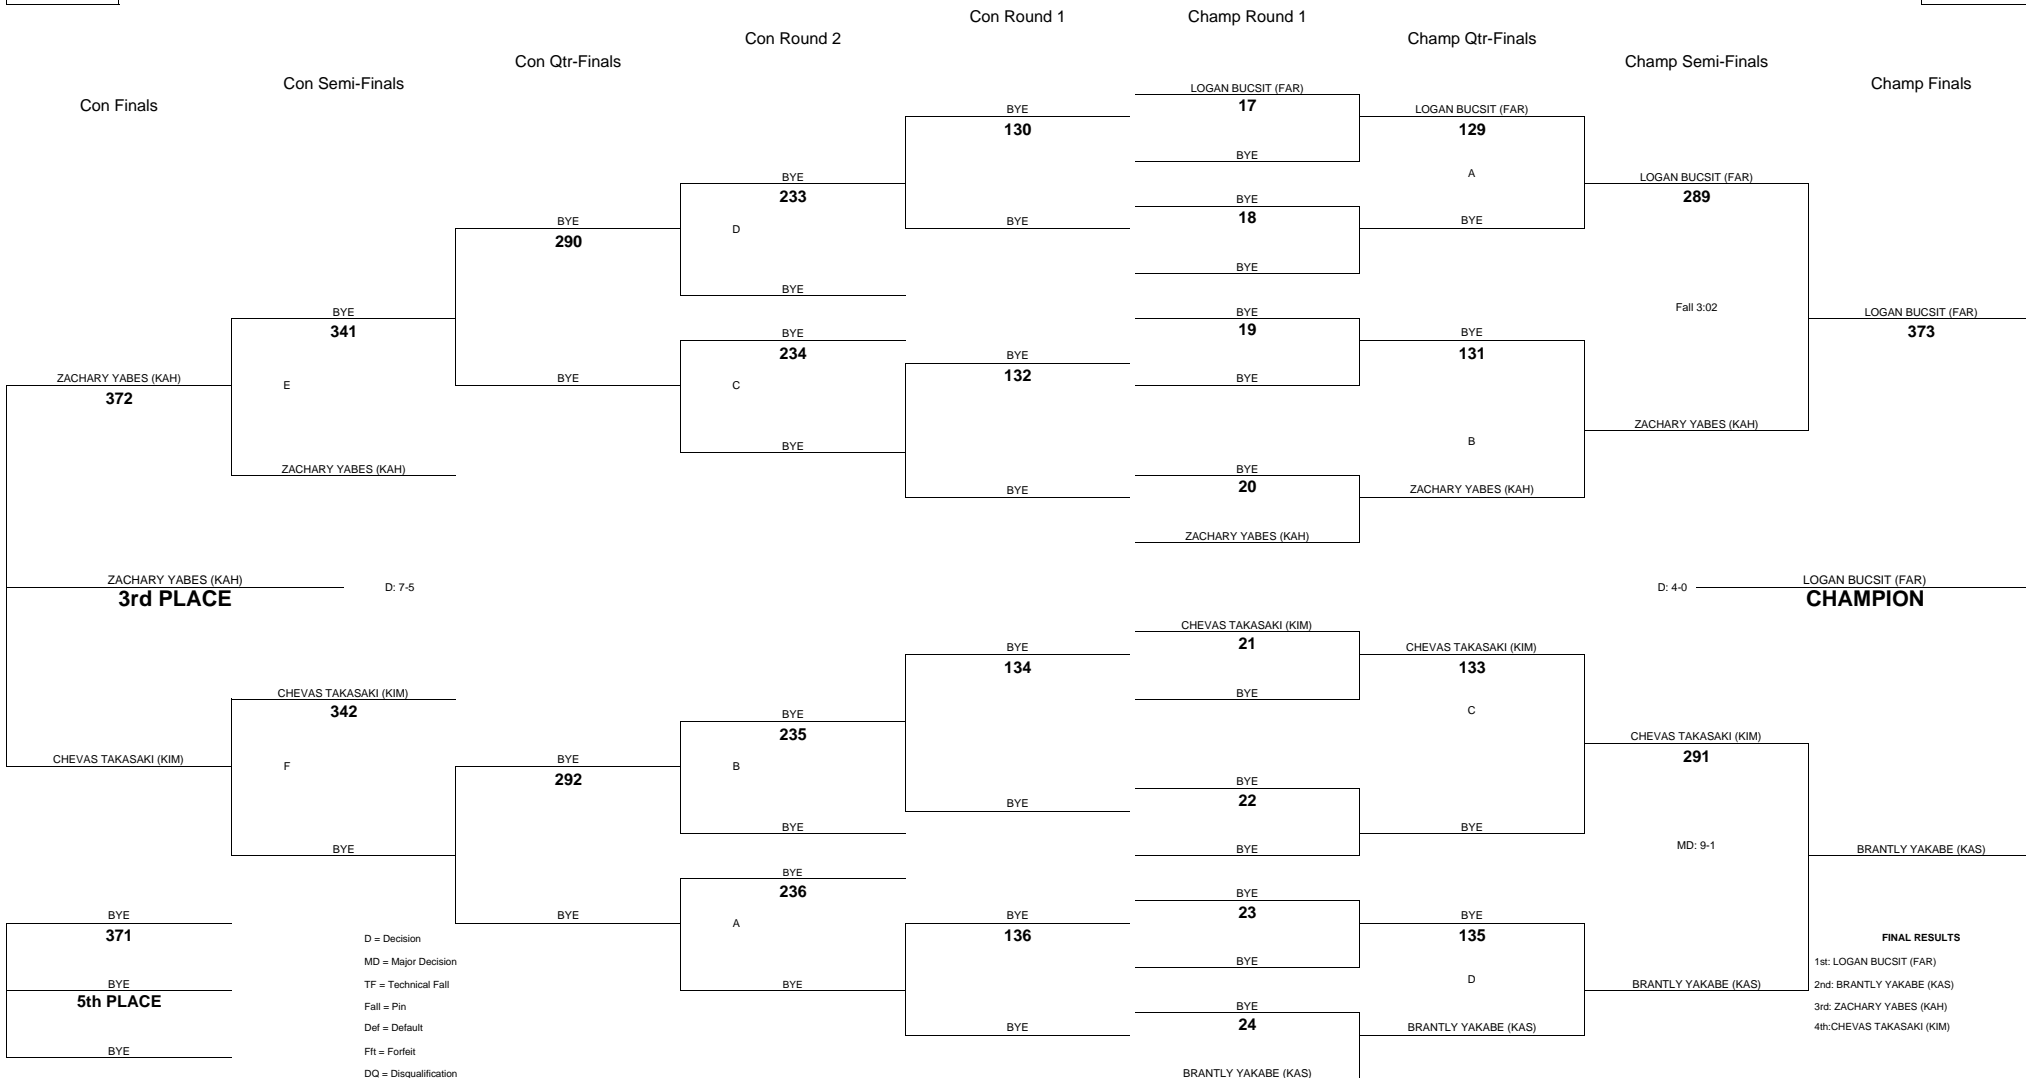

2010 OIA - EASTERN DIVISION VARSITY BOYS WRESTLING CHAMPIONSHIPS

WEIGHT CLASS
108

WEIGHT CLASS
108

2010 OIA - EASTERN DIVISION VARSITY BOYS WRESTLING CHAMPIONSHIPS

WEIGHT CLASS
120

WEIGHT CLASS
120

2010 OIA - EASTERN DIVISION VARSITY BOYS WRESTLING CHAMPIONSHIPS