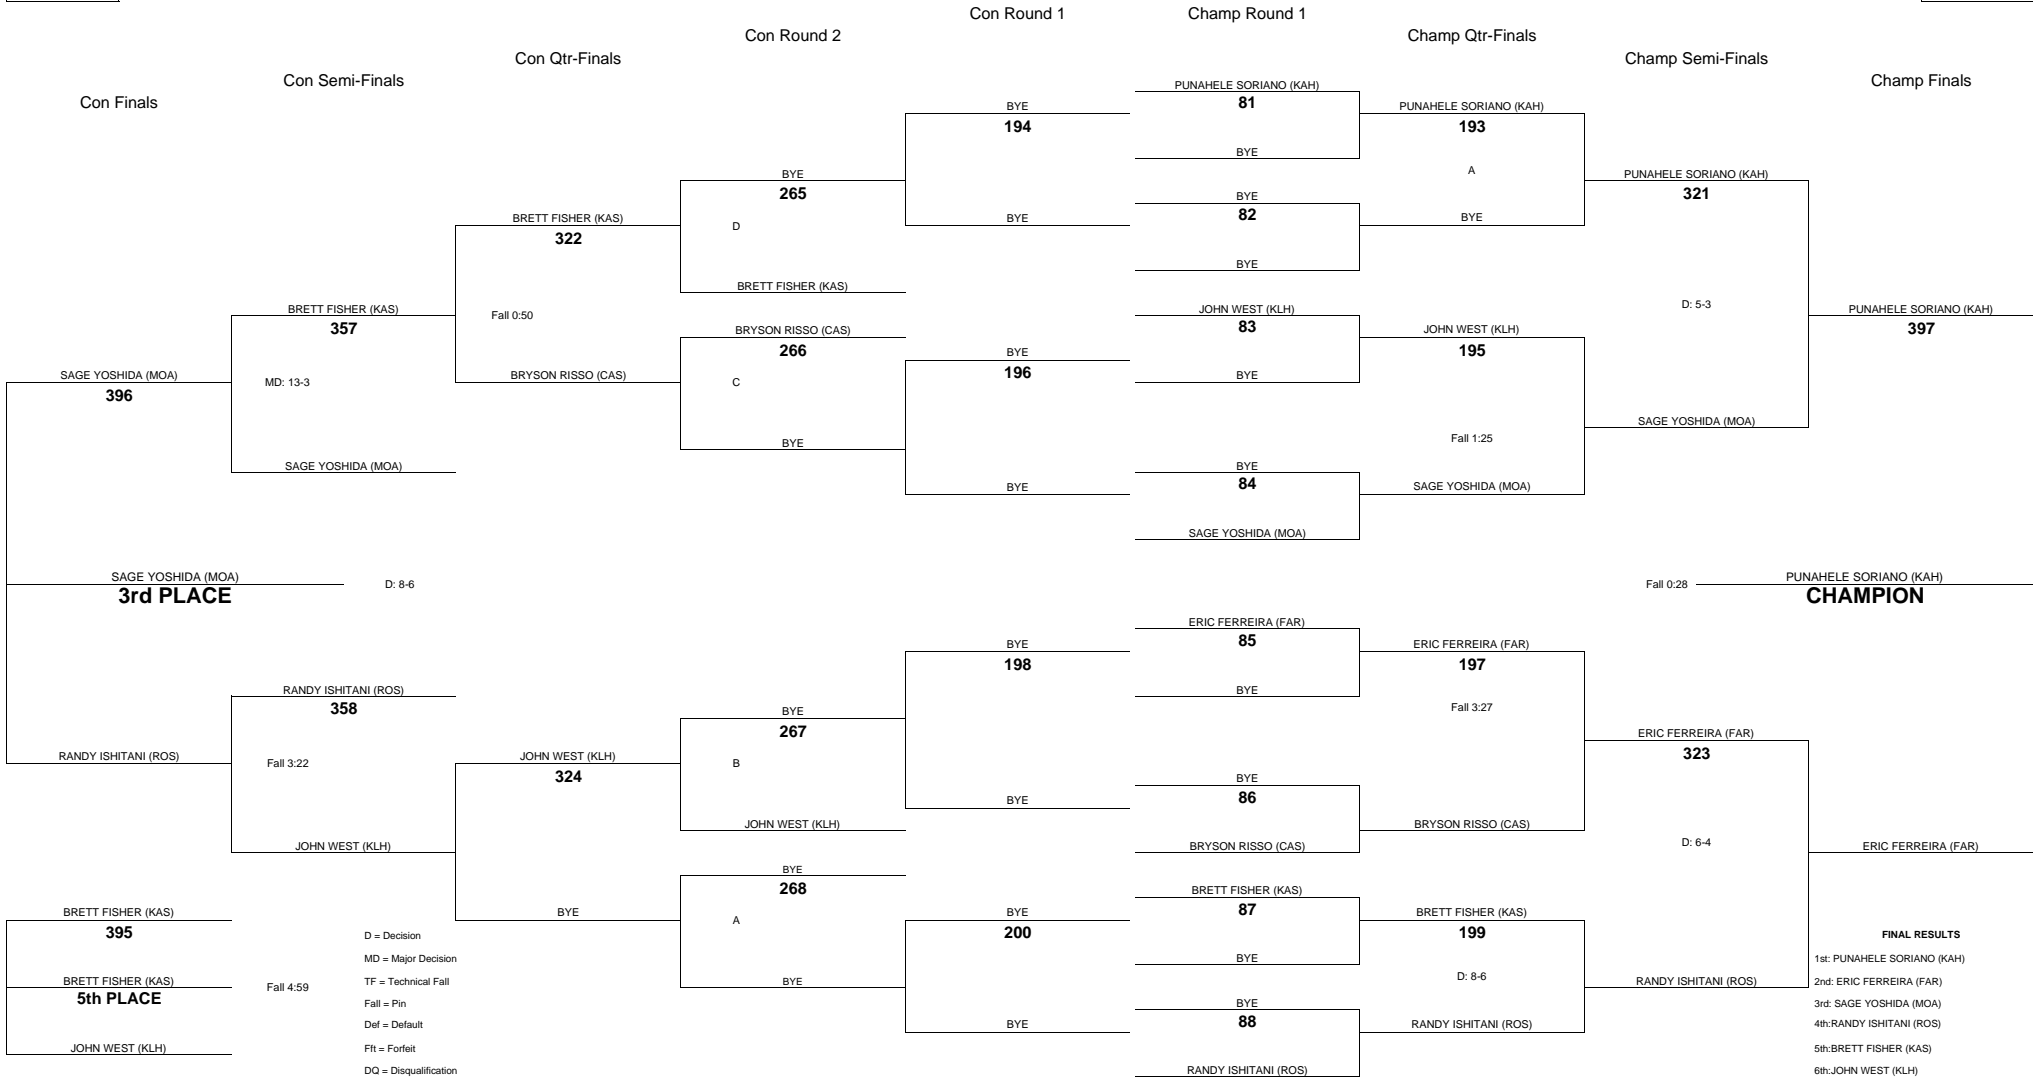

2010 OIA - EASTERN DIVISION VARSITY BOYS WRESTLING CHAMPIONSHIPS

WEIGHT CLASS
171

WEIGHT CLASS
171