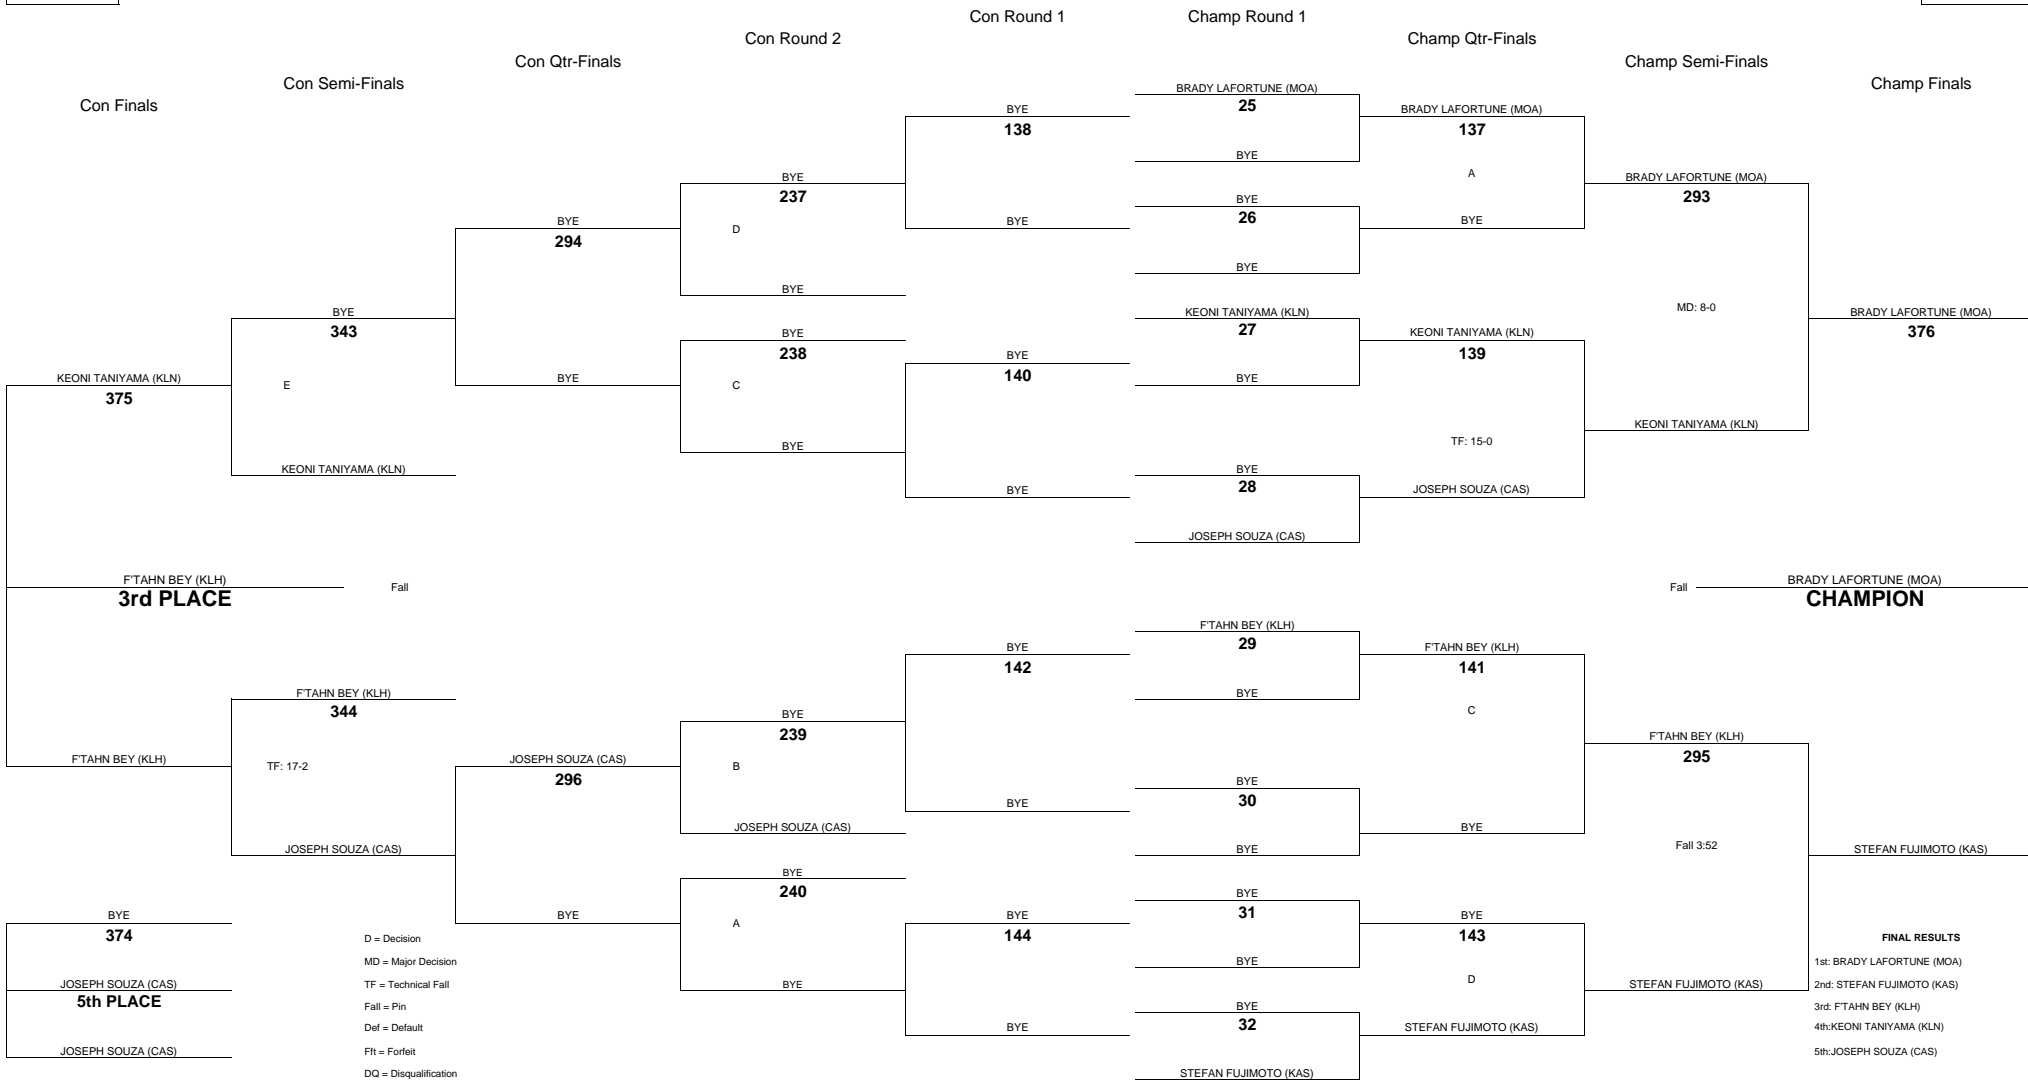

2010 OIA - EASTERN DIVISION VARSITY BOYS WRESTLING CHAMPIONSHIPS

WEIGHT CLASS
125

WEIGHT CLASS
125