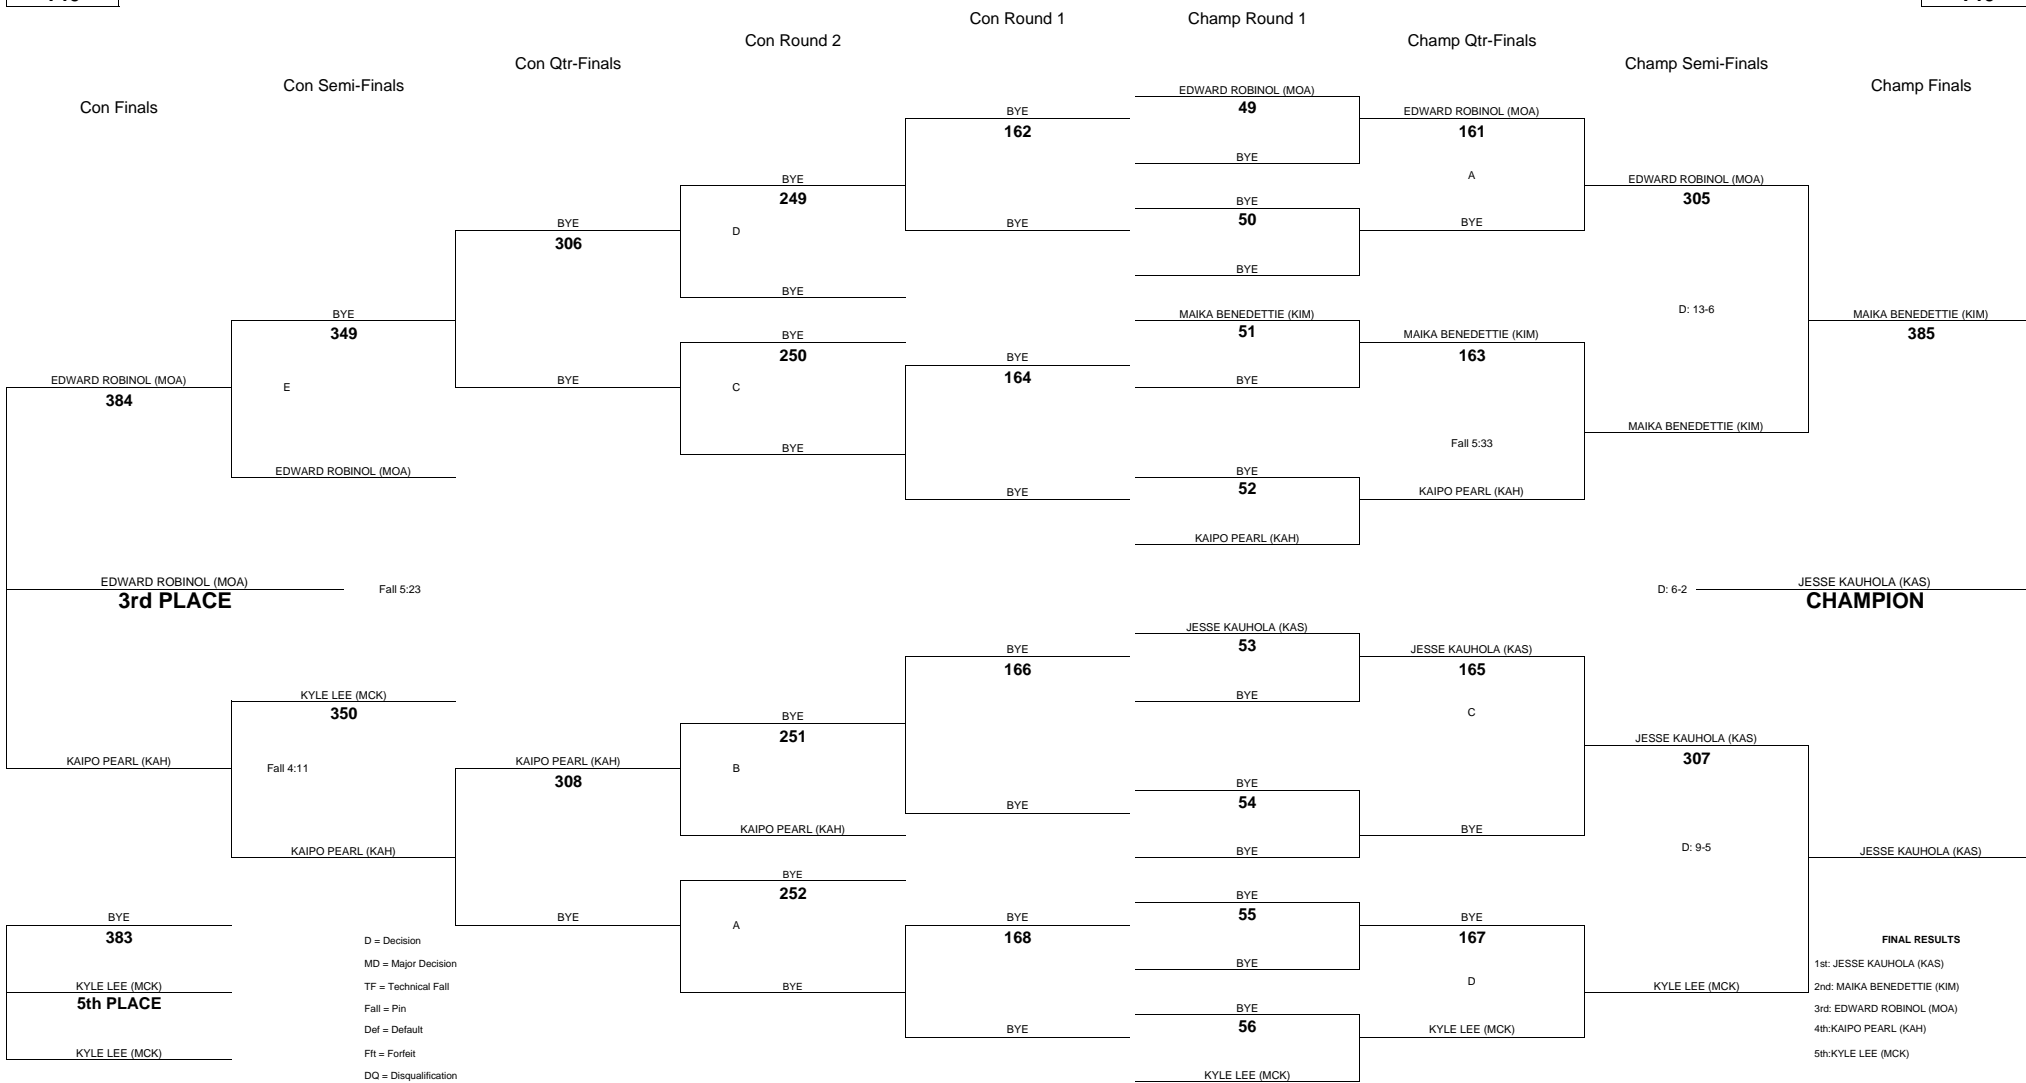

2010 OIA - EASTERN DIVISION VARSITY BOYS WRESTLING CHAMPIONSHIPS

WEIGHT CLASS
140

WEIGHT CLASS
140