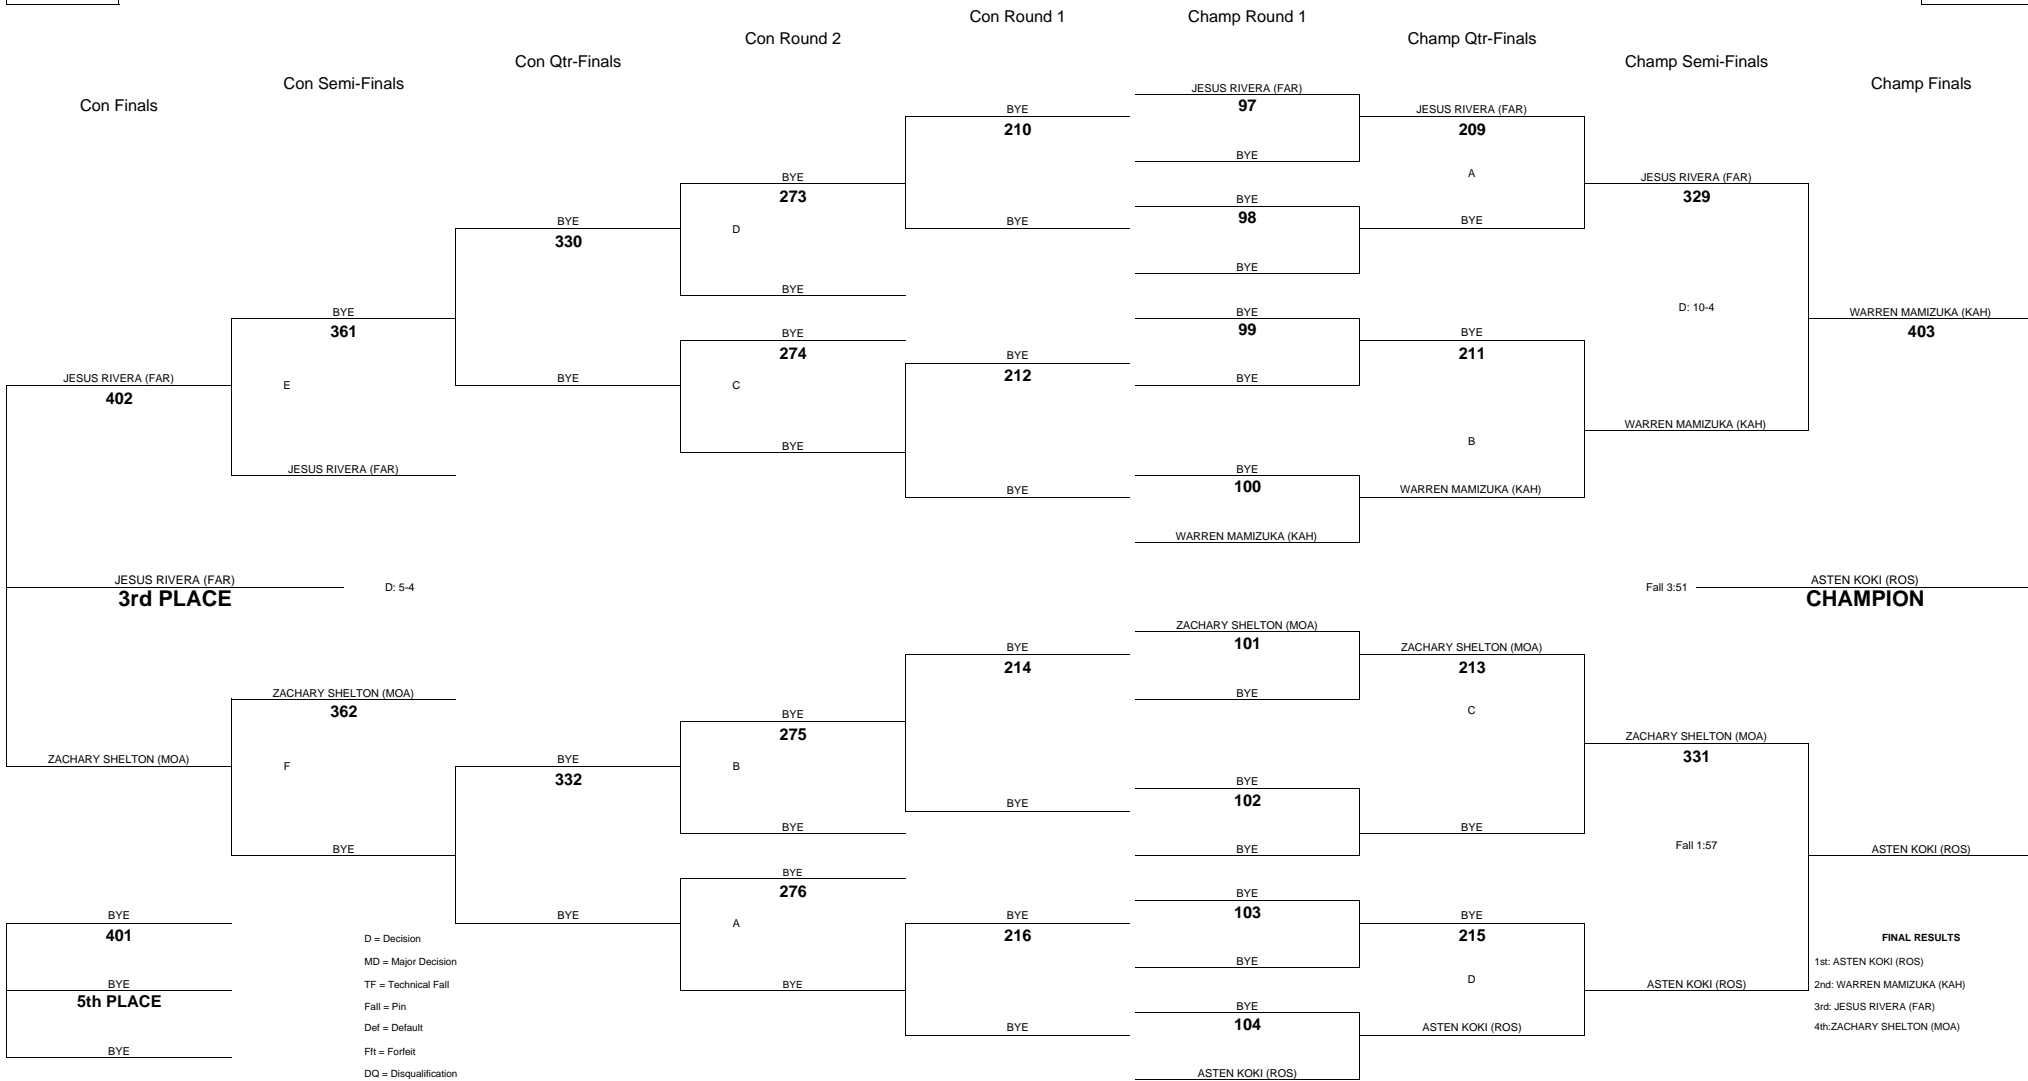

2010 OIA - EASTERN DIVISION VARSITY BOYS WRESTLING CHAMPIONSHIPS

WEIGHT CLASS
215

WEIGHT CLASS
215