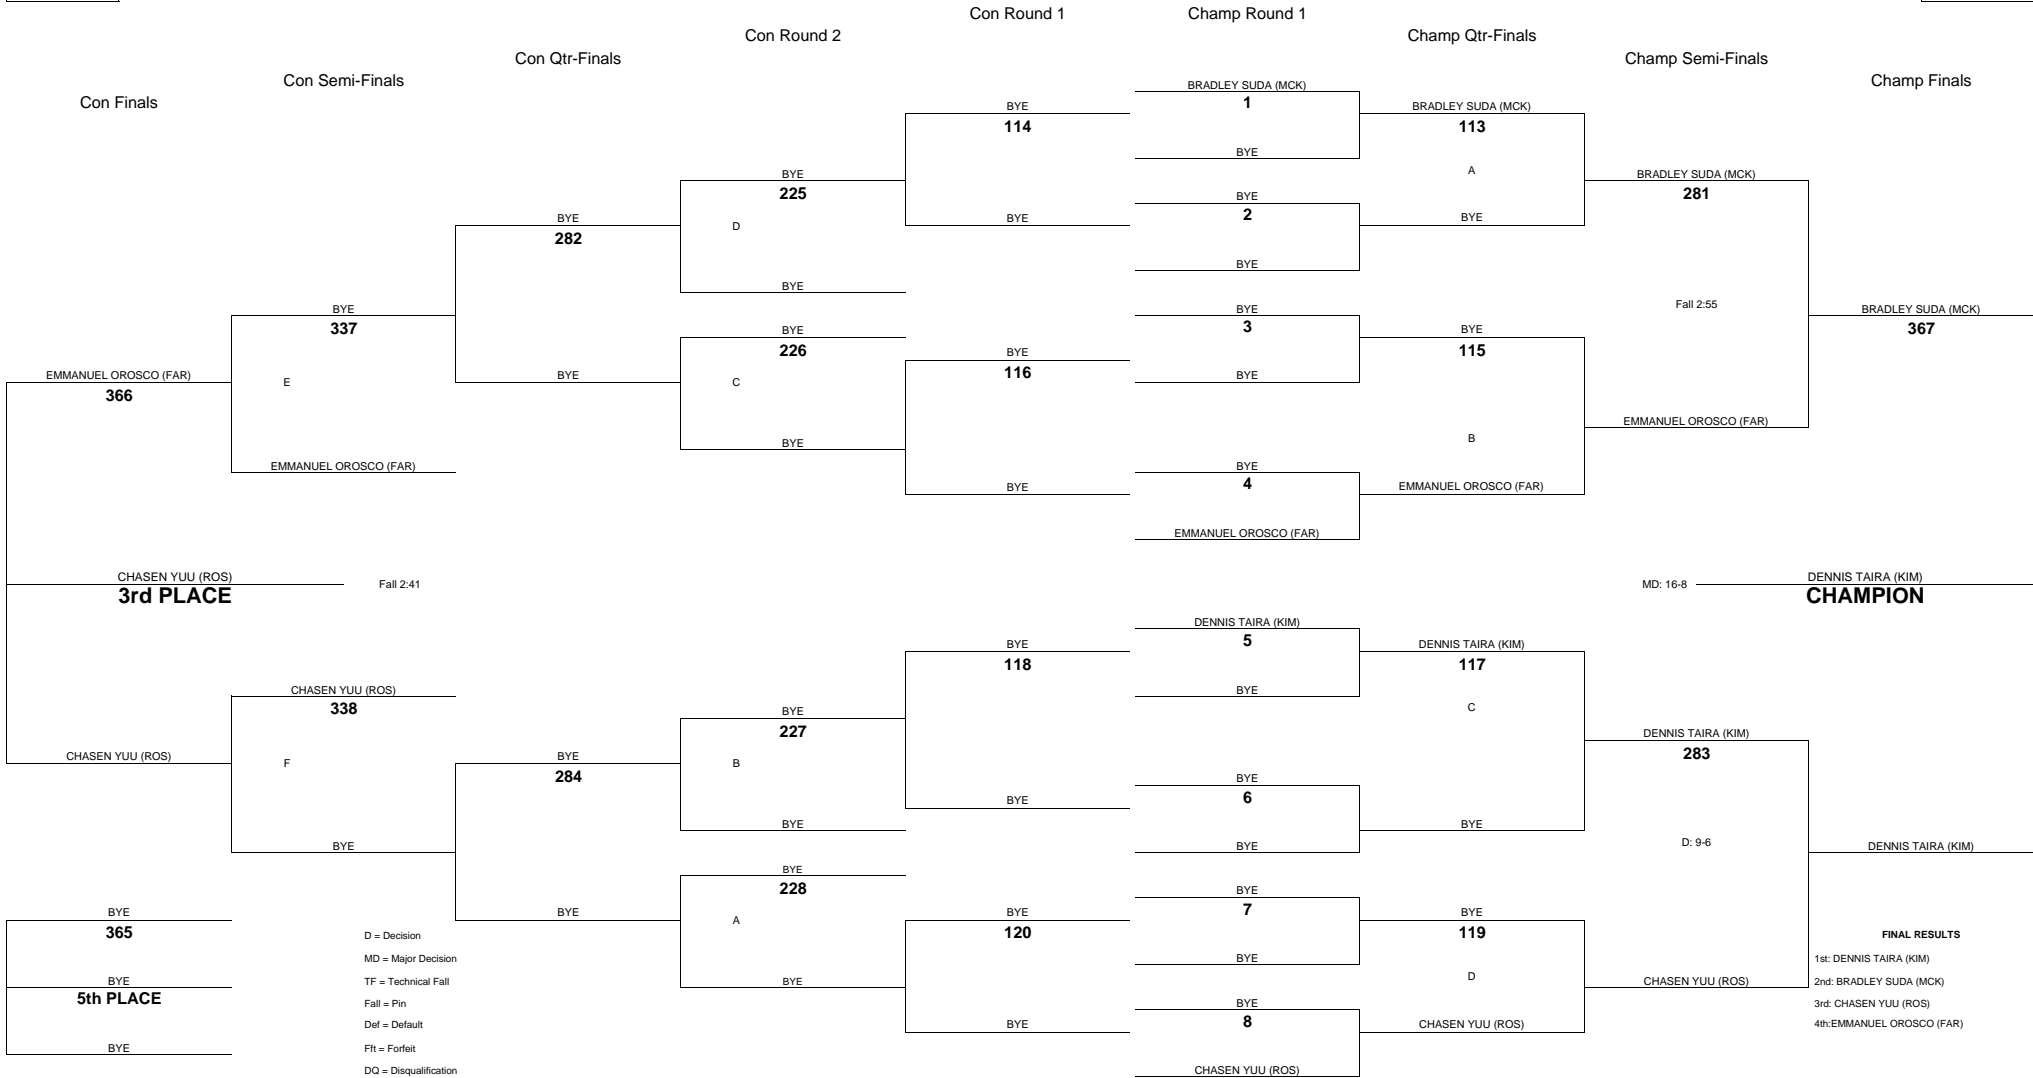

2010 OIA - EASTERN DIVISION VARSITY BOYS WRESTLING CHAMPIONSHIPS

WEIGHT CLASS
108

WEIGHT CLASS
108