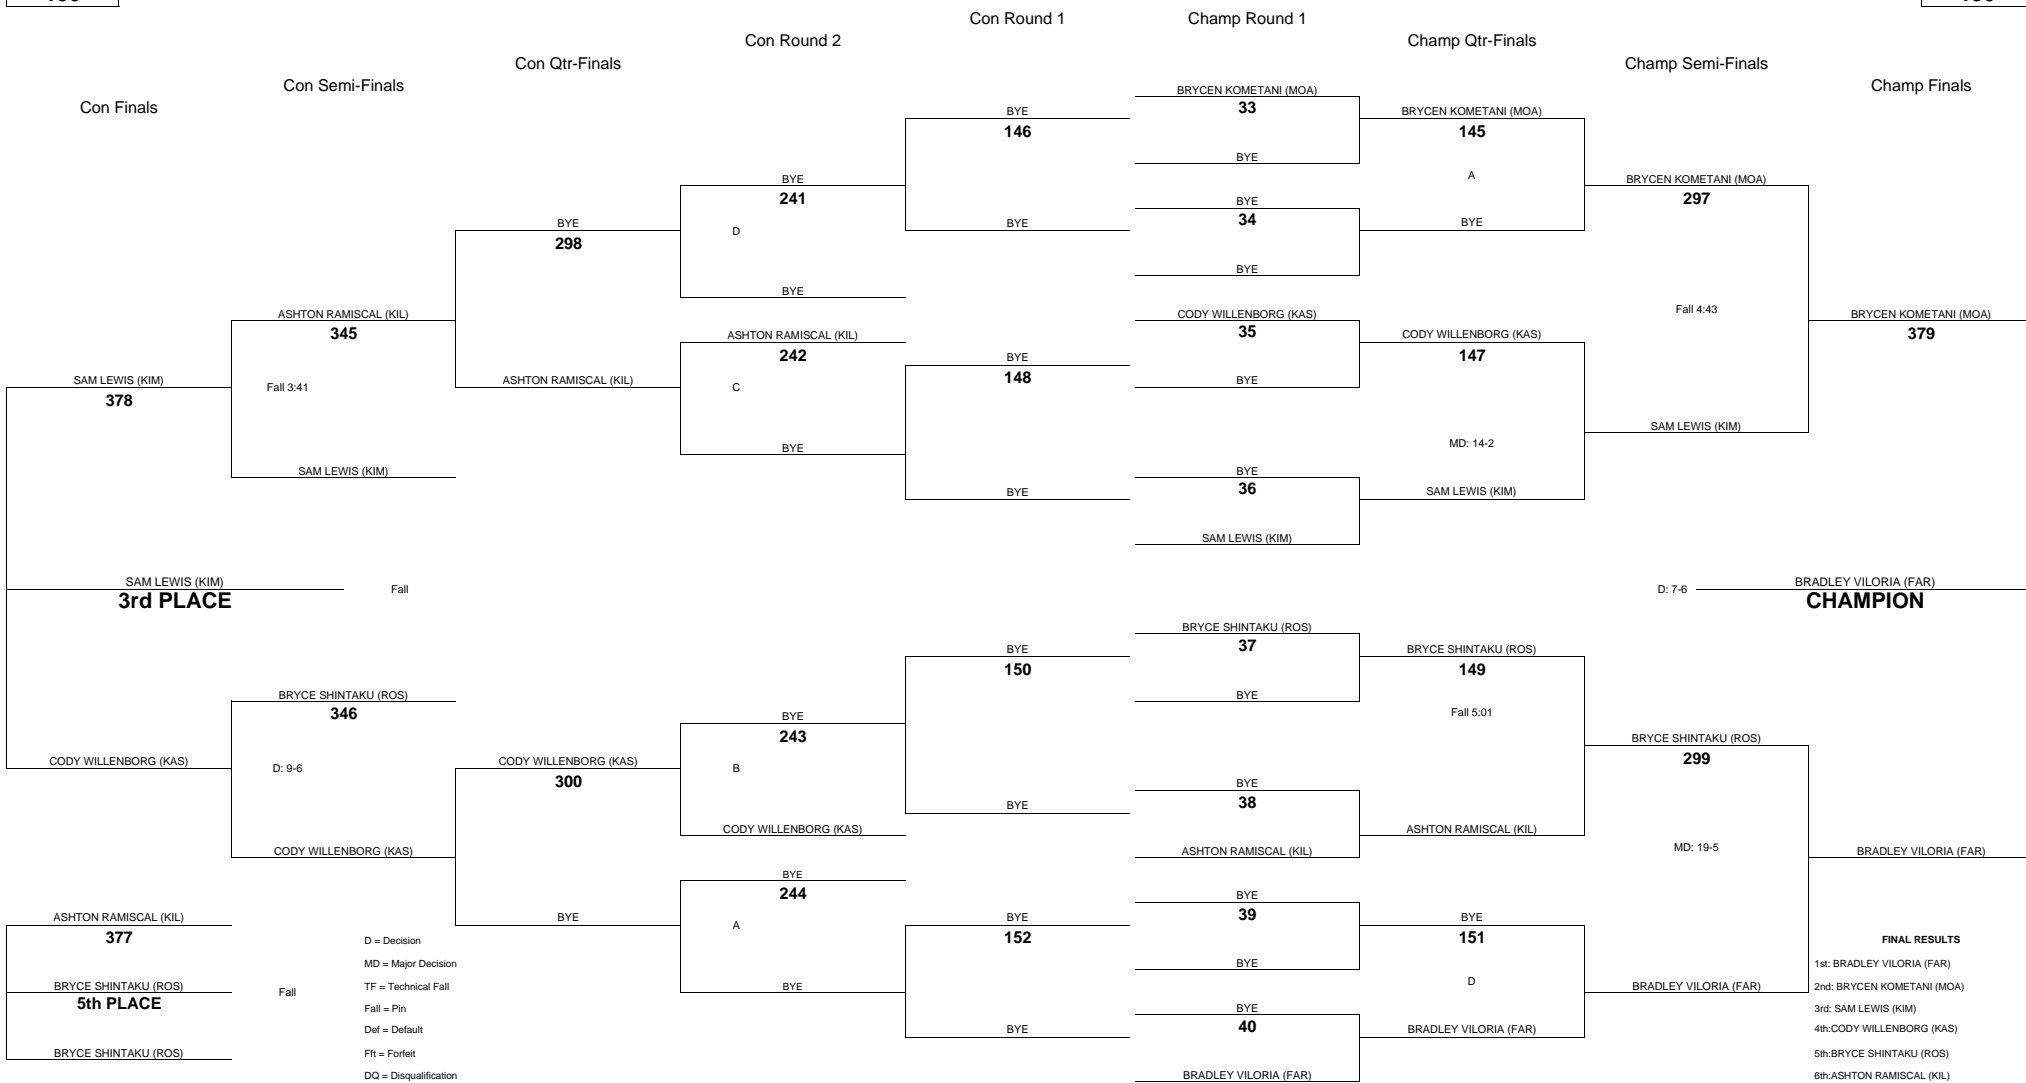

WEIGHT CLASS
125

WEIGHT CLASS
125

2010 OIA - EASTERN DIVISION VARSITY BOYS WRESTLING CHAMPIONSHIPS

WEIGHT CLASS
130

WEIGHT CLASS
130

2010 OIA - EASTERN DIVISION VARSITY BOYS WRESTLING CHAMPIONSHIPS

WEIGHT CLASS
135