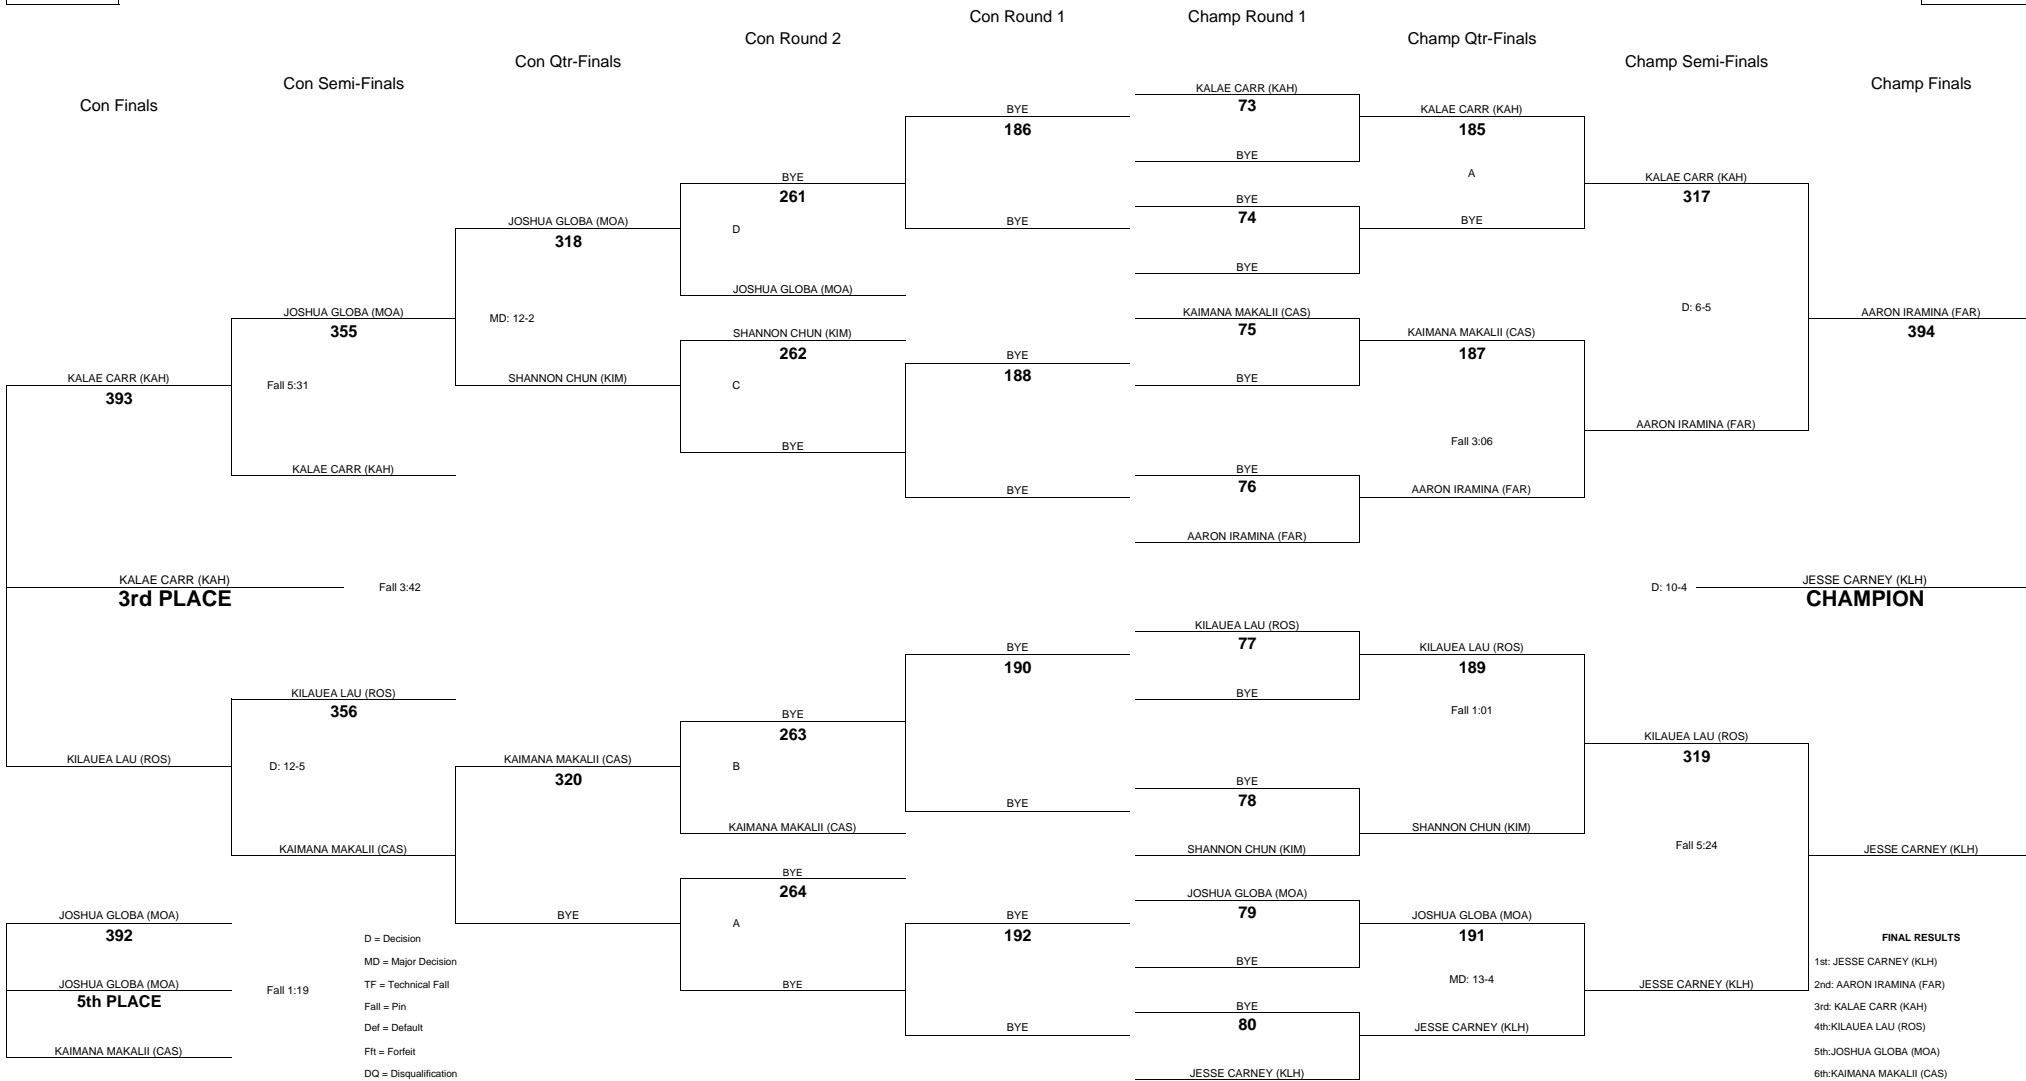

2010 OIA - EASTERN DIVISION VARSITY BOYS WRESTLING CHAMPIONSHIPS

WEIGHT CLASS
152

WEIGHT CLASS
152

2010 OIA - EASTERN DIVISION VARSITY BOYS WRESTLING CHAMPIONSHIPS

WEIGHT CLASS

160

WEIGHT CLASS

160