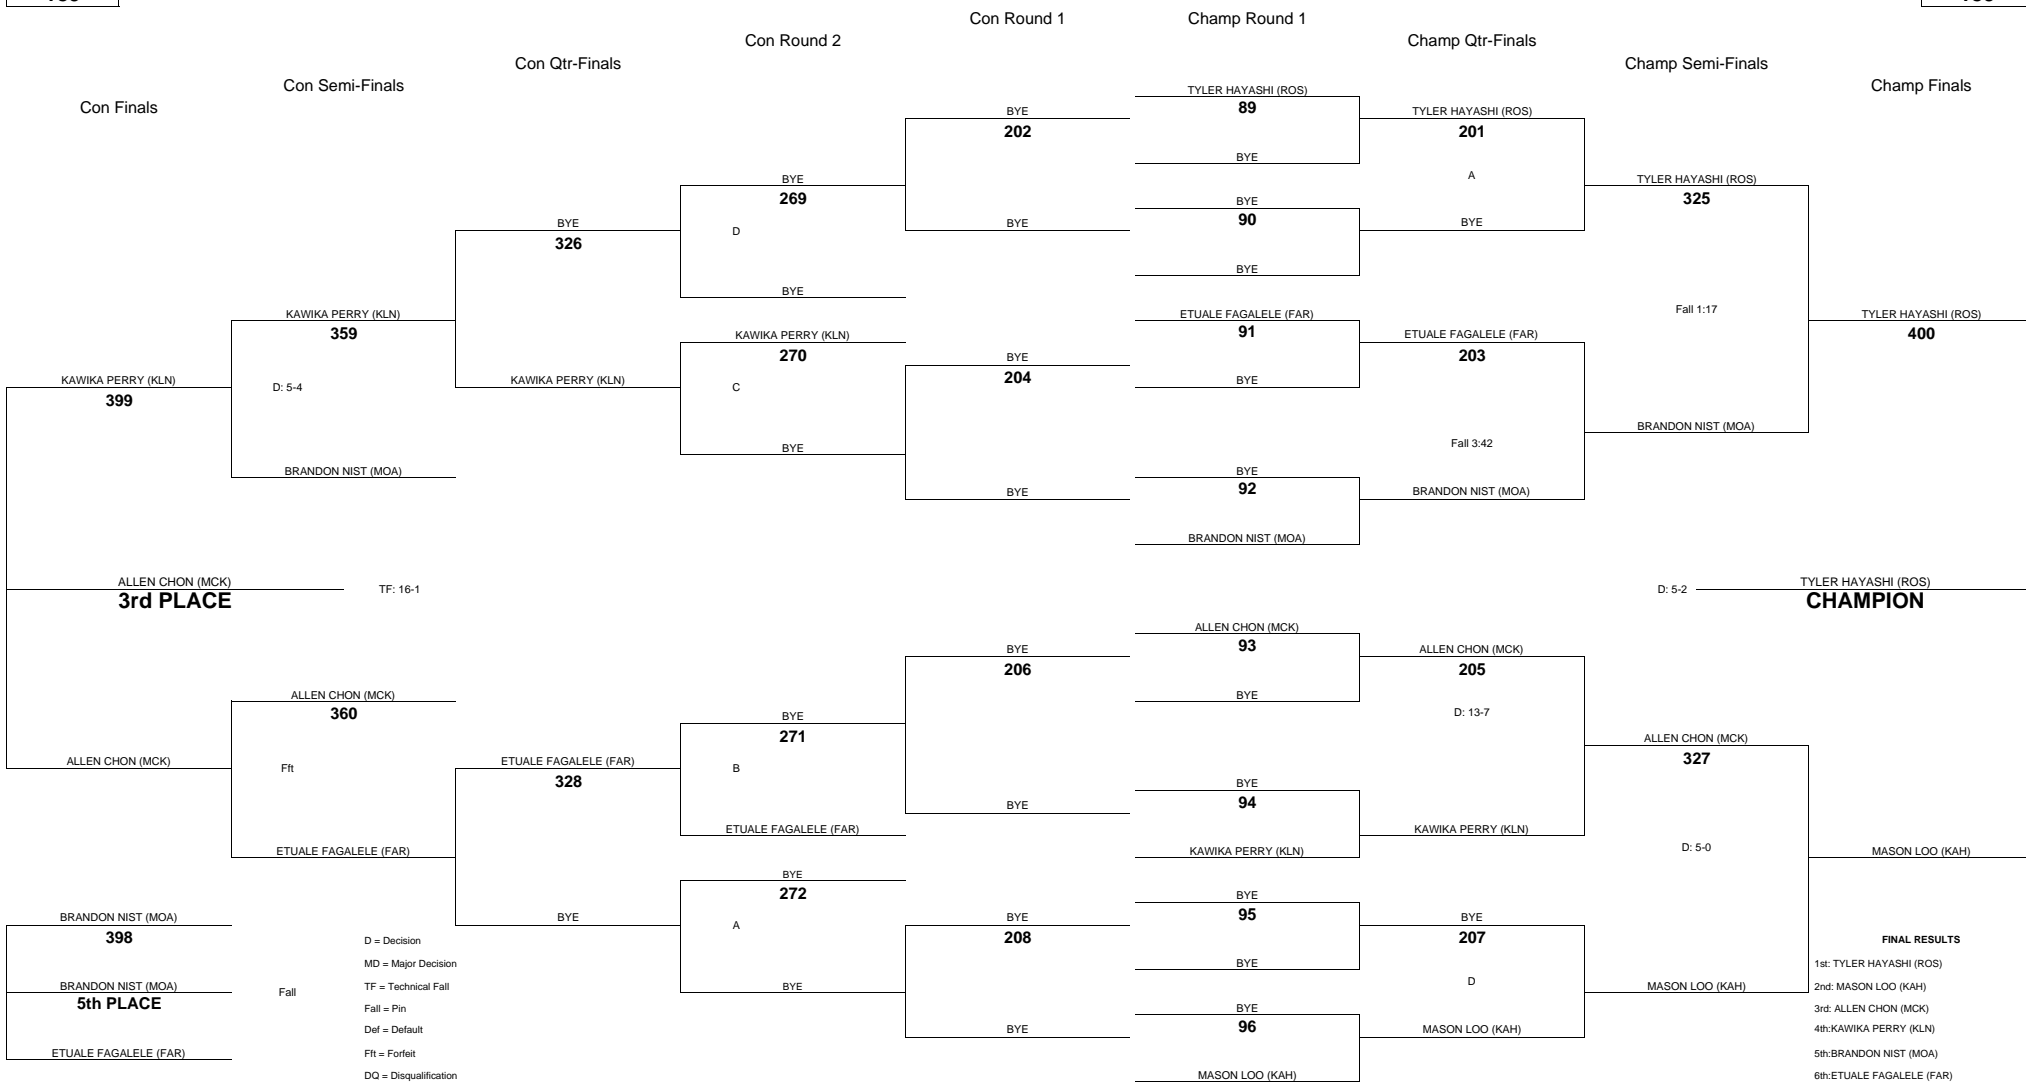

2010 OIA - EASTERN DIVISION VARSITY BOYS WRESTLING CHAMPIONSHIPS

WEIGHT CLASS
171

WEIGHT CLASS
171

2010 OIA - EASTERN DIVISION VARSITY BOYS WRESTLING CHAMPIONSHIPS

WEIGHT CLASS

189

WEIGHT CLASS

189