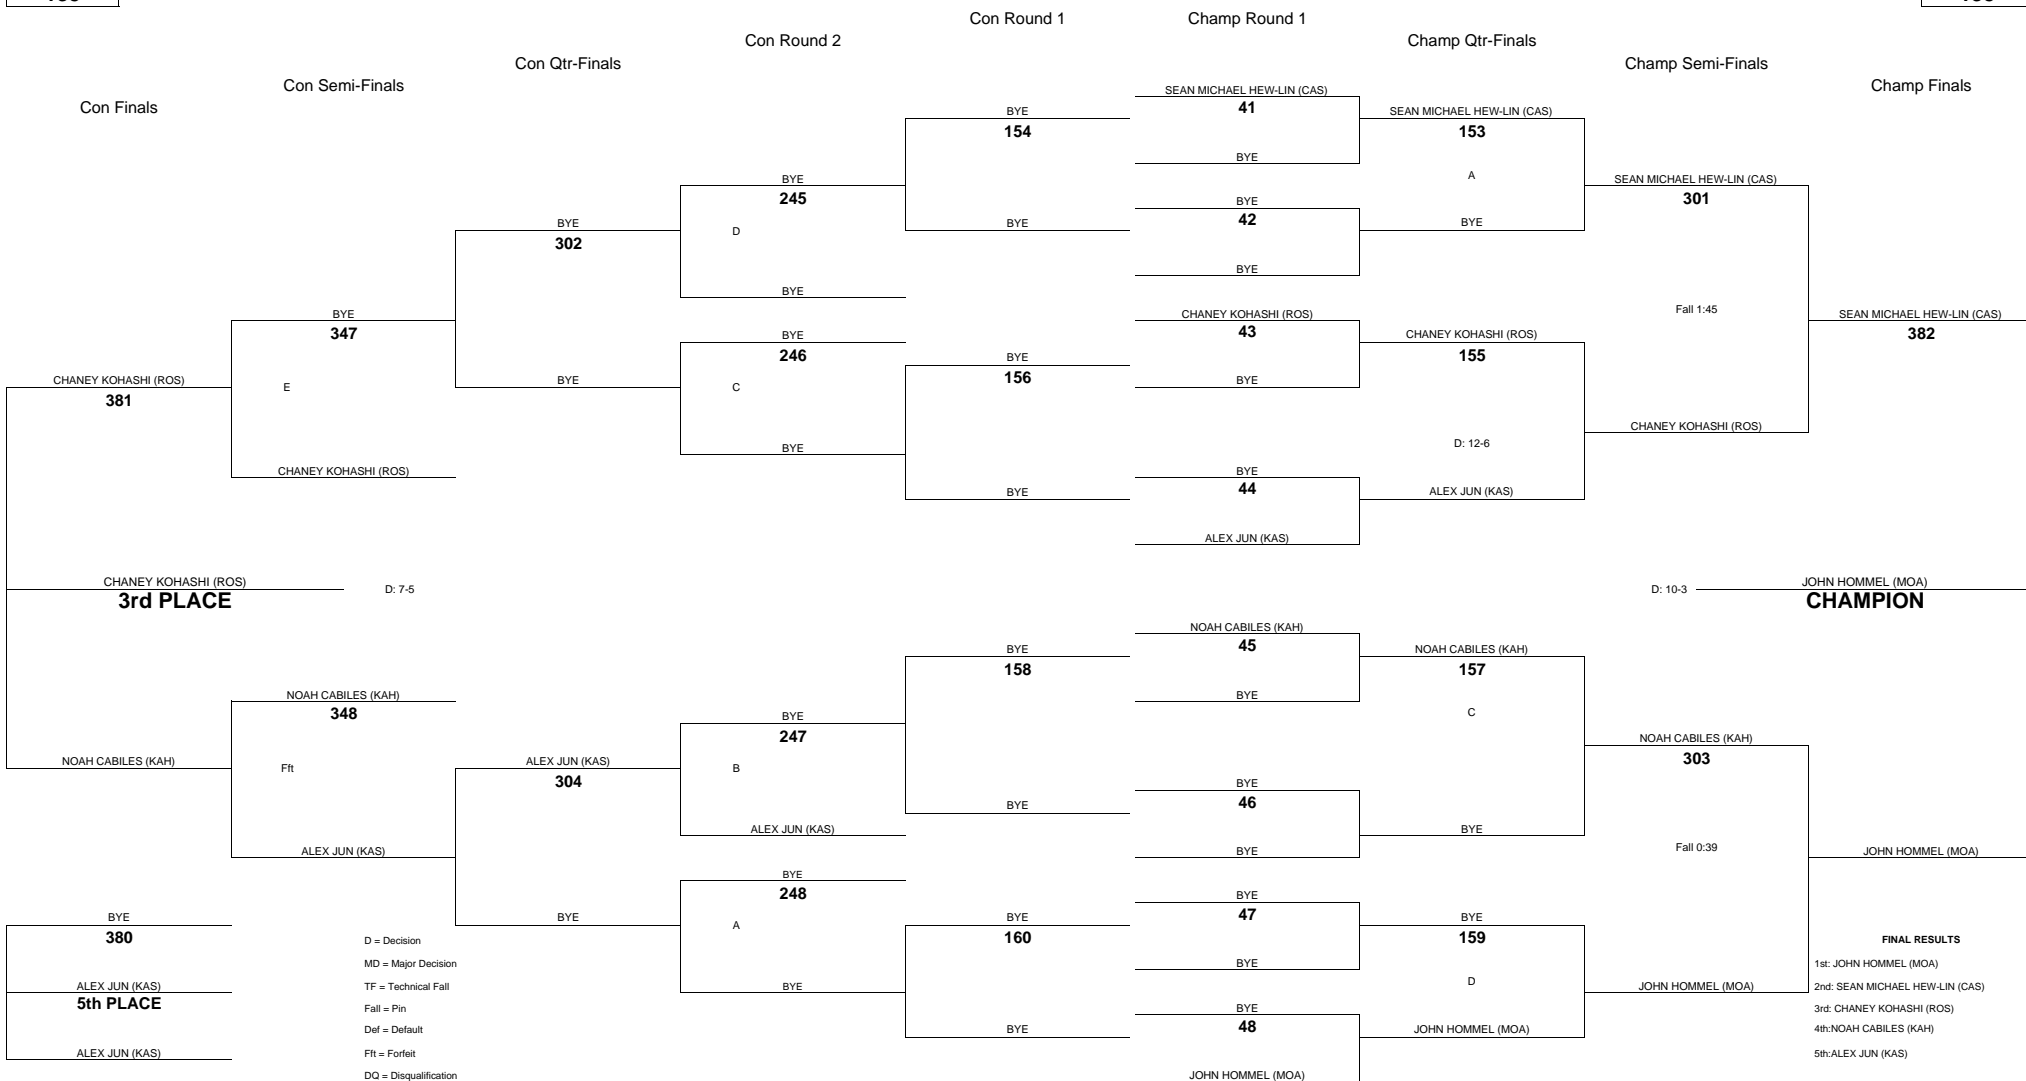

2010 OIA - EASTERN DIVISION VARSITY BOYS WRESTLING CHAMPIONSHIPS

WEIGHT CLASS
135

WEIGHT CLASS
135