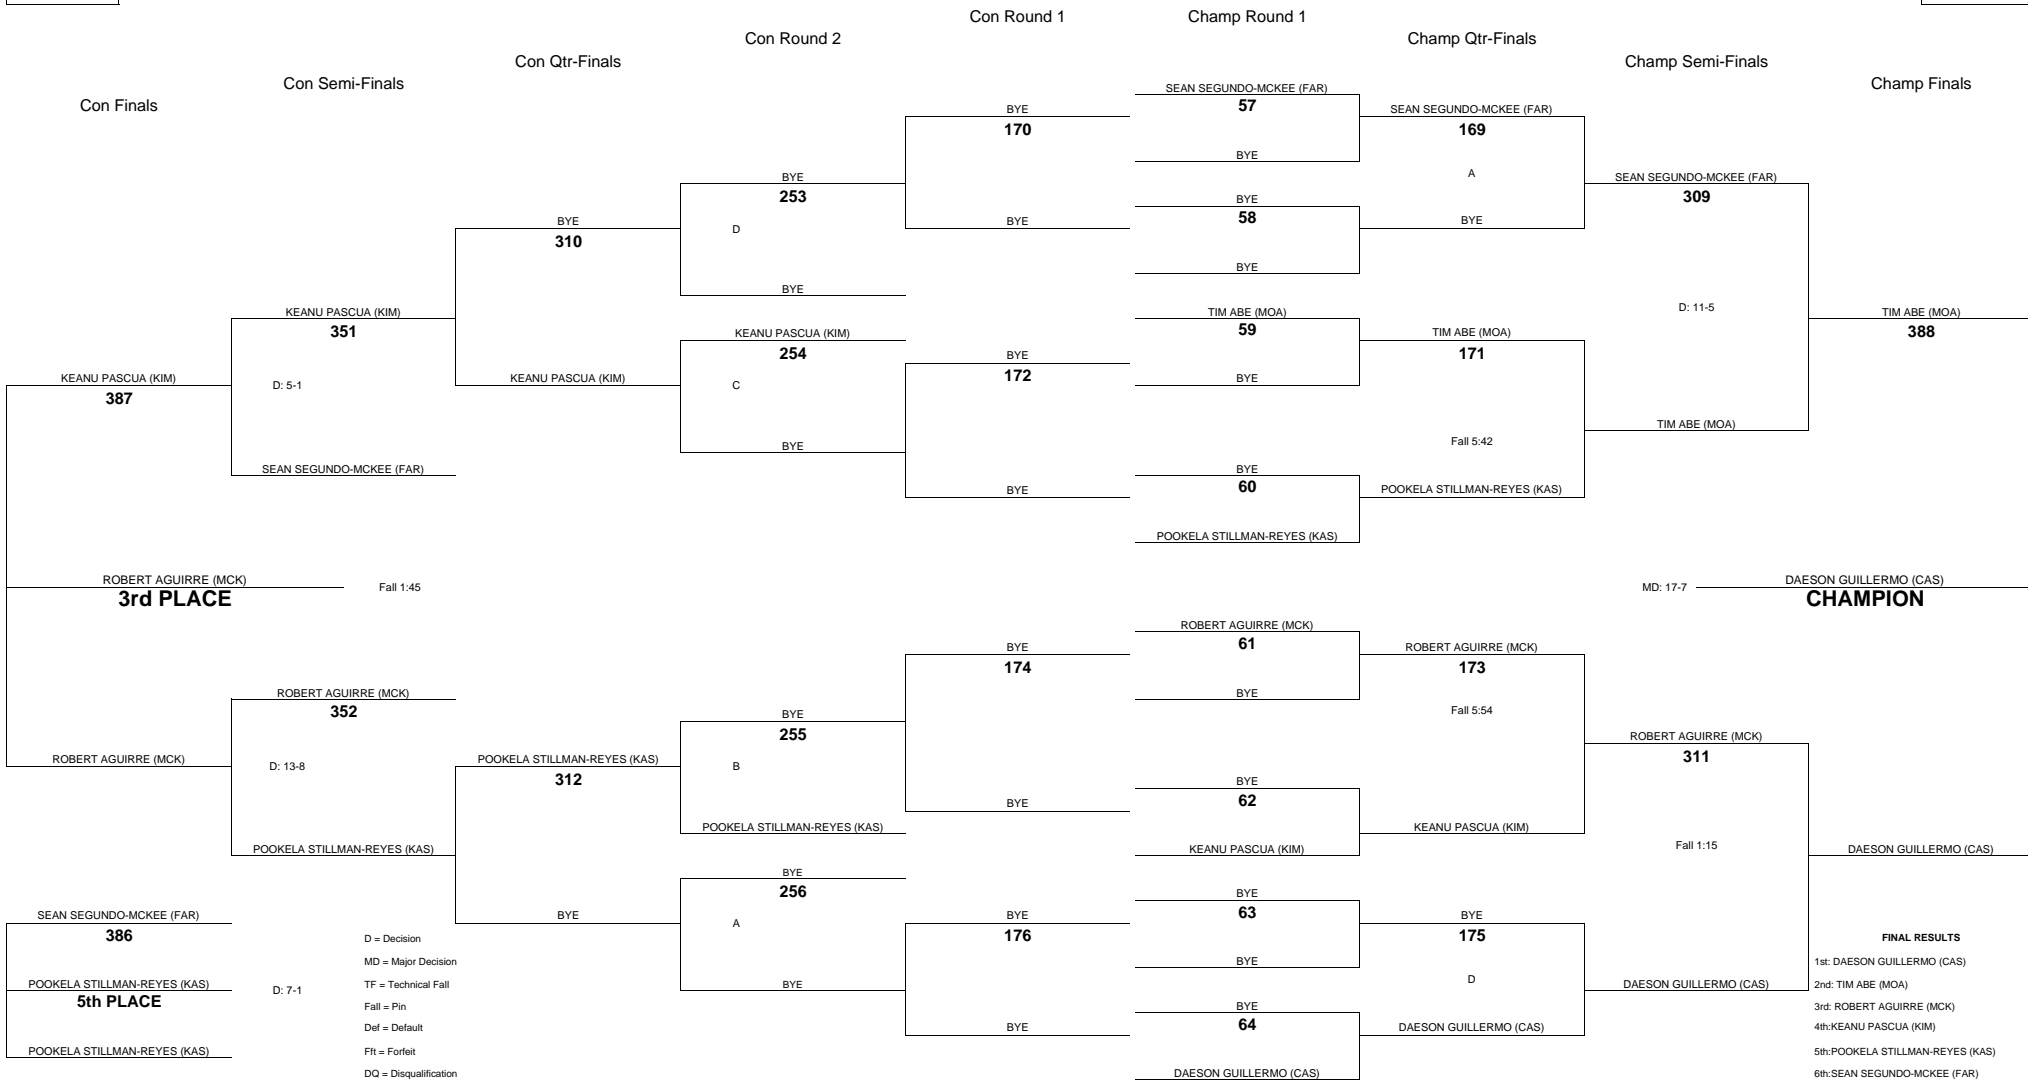

WEIGHT CLASS
135

2010 OIA - EASTERN DIVISION VARSITY BOYS WRESTLING CHAMPIONSHIPS

WEIGHT CLASS
140

WEIGHT CLASS
140

2010 OIA - EASTERN DIVISION VARSITY BOYS WRESTLING CHAMPIONSHIPS

WEIGHT CLASS
145

WEIGHT CLASS
145