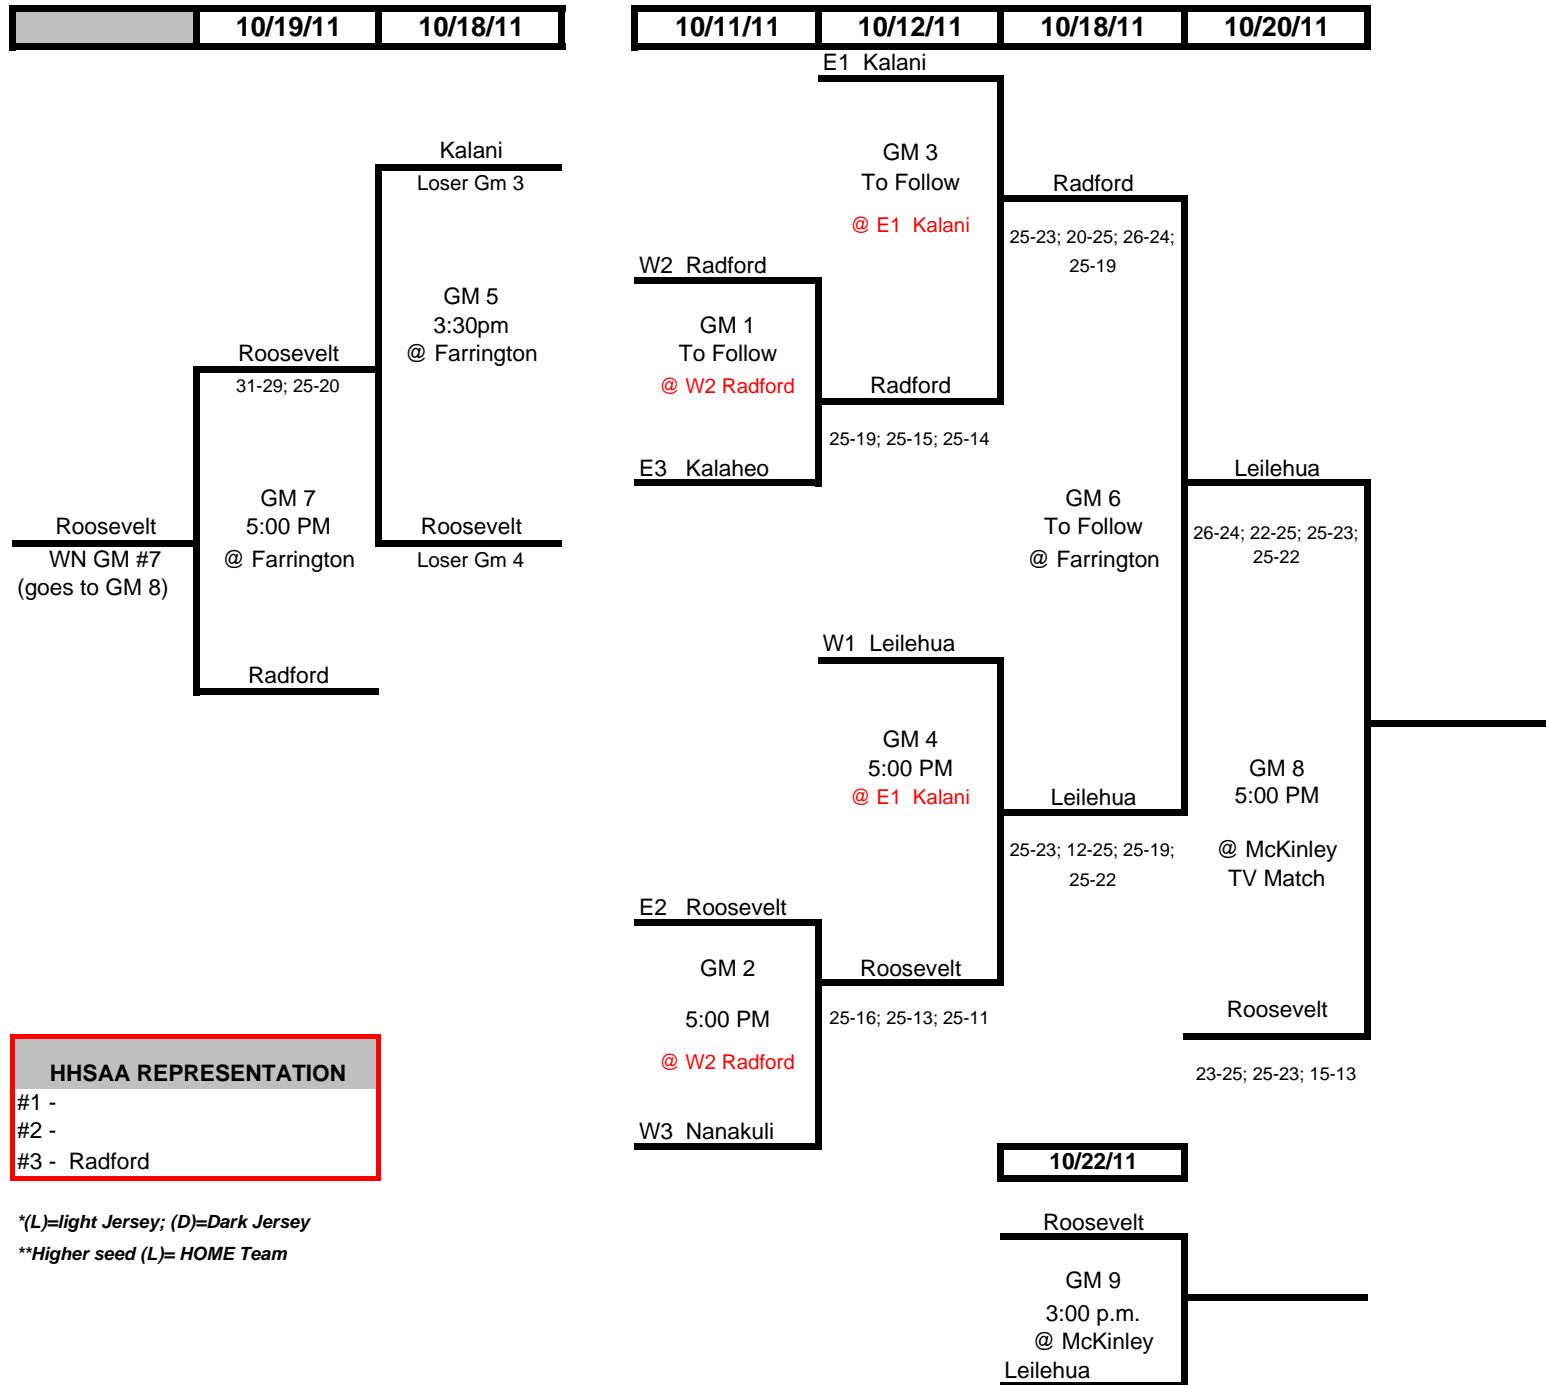

2011 OIA - WHITE DIVISION PLAYOFFS AND CHAMPIONSHIPS