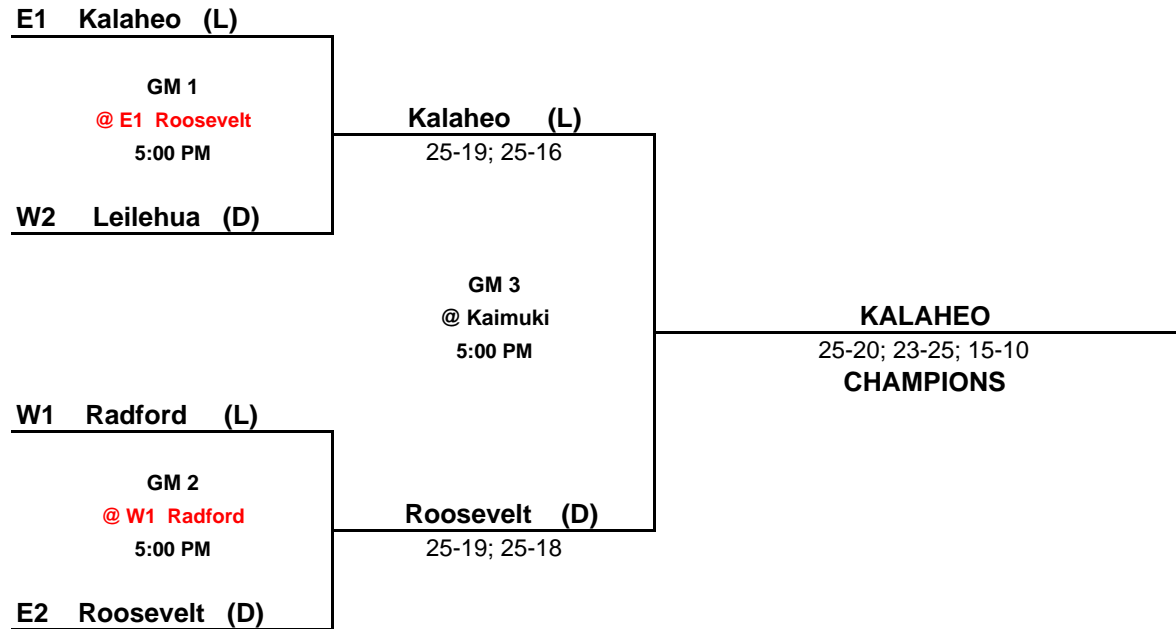

2011 OIA White-Blue Girl's Volleyball Championships

Wed Oct. 05, 2011

Thu Oct. 06, 2011

*(L)=light Jersey; (D)=Dark Jersey

**Higher seed (L)= HOME Team