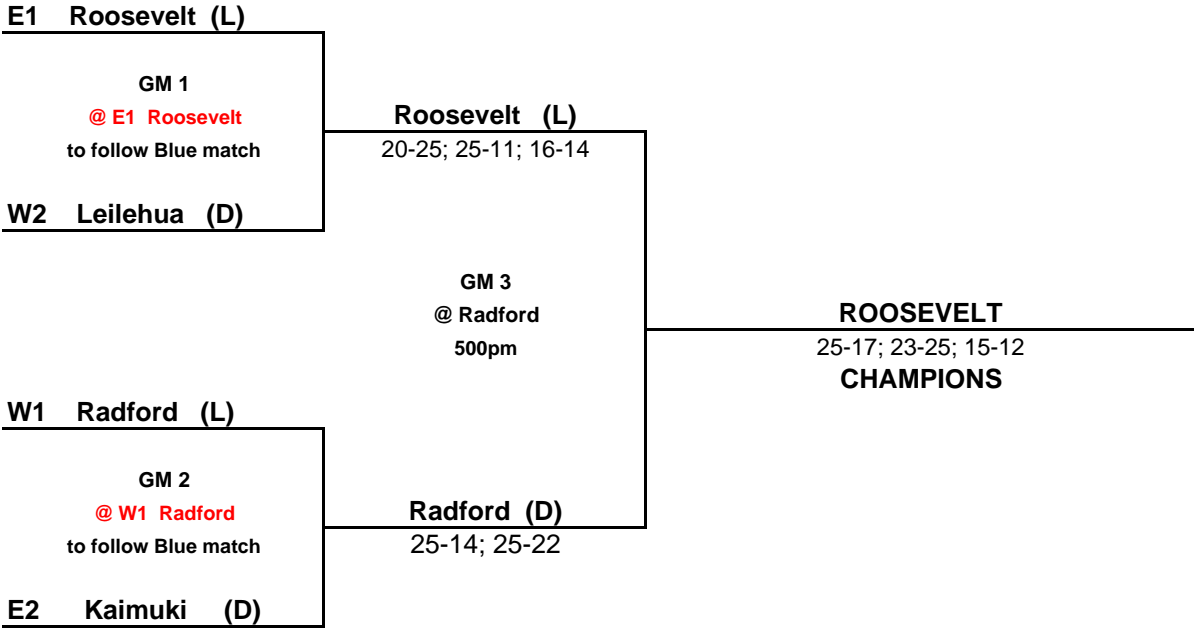

2011 OIA - WHITE DIVISION PLAYOFFS AND CHAMPIONSHIPS

2011 OIA White-Blue Girl's Volleyball Championships

Wed Oct. 05, 2011

Thu Oct. 06, 2011

**(L)=light Jersey; (D)=Dark Jersey*

***Higher seed (L)= HOME Team*

2011 OIA Red-Blue Girl's Volleyball Championships

Wed Oct. 05, 2011 Thu Oct. 06, 2011

**(L)=light Jersey; (D)=Dark Jersey*

***Higher seed (L)= HOME Team*

2011 OIA WHITE JV GIRLS VOLLEYBALL CHAMPIONSHIP

Wed Oct. 05, 2011
Thu Oct. 06, 2011

*(L)=light Jersey; (D)=Dark Jersey
 **Higher seed (L)= HOME Team

2011 OIA RED JV GIRLS VOLLEYBALL CHAMPIONSHIP

Wed Oct. 05, 2011 Thu Oct. 06, 2011

*(L)=light Jersey; (D)=Dark Jersey
 **Higher seed (L)= HOME Team