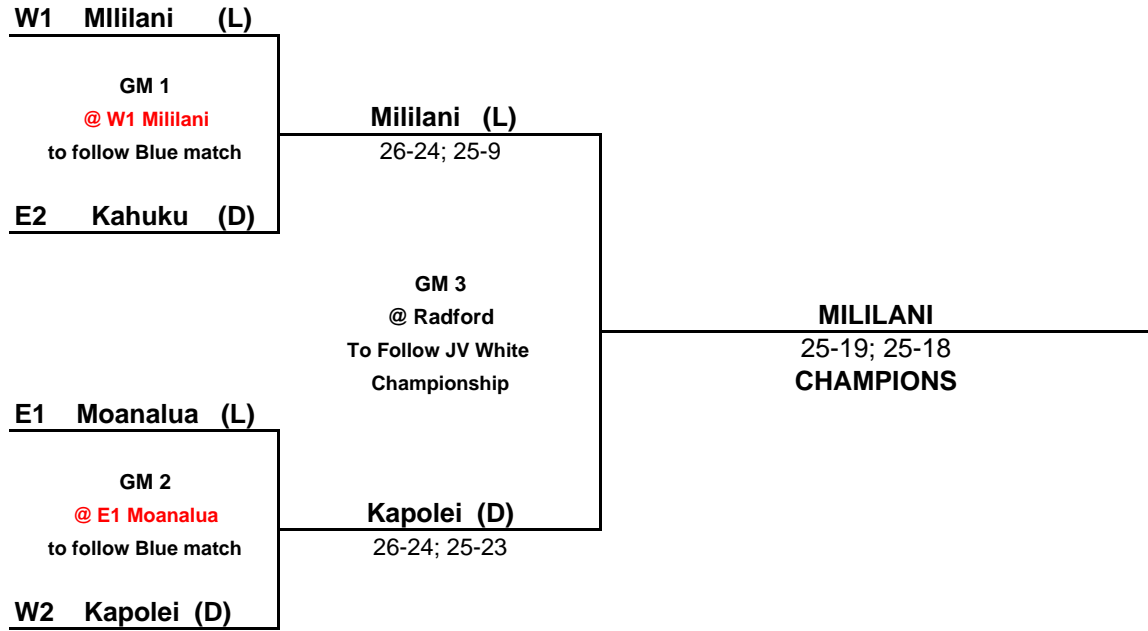

2011 OIA RED JV GIRLS VOLLEYBALL CHAMPIONSHIP

Wed Oct. 05, 2011   Thu Oct. 06, 2011

*(L)=light Jersey; (D)=Dark Jersey
**Higher seed (L)= HOME Team