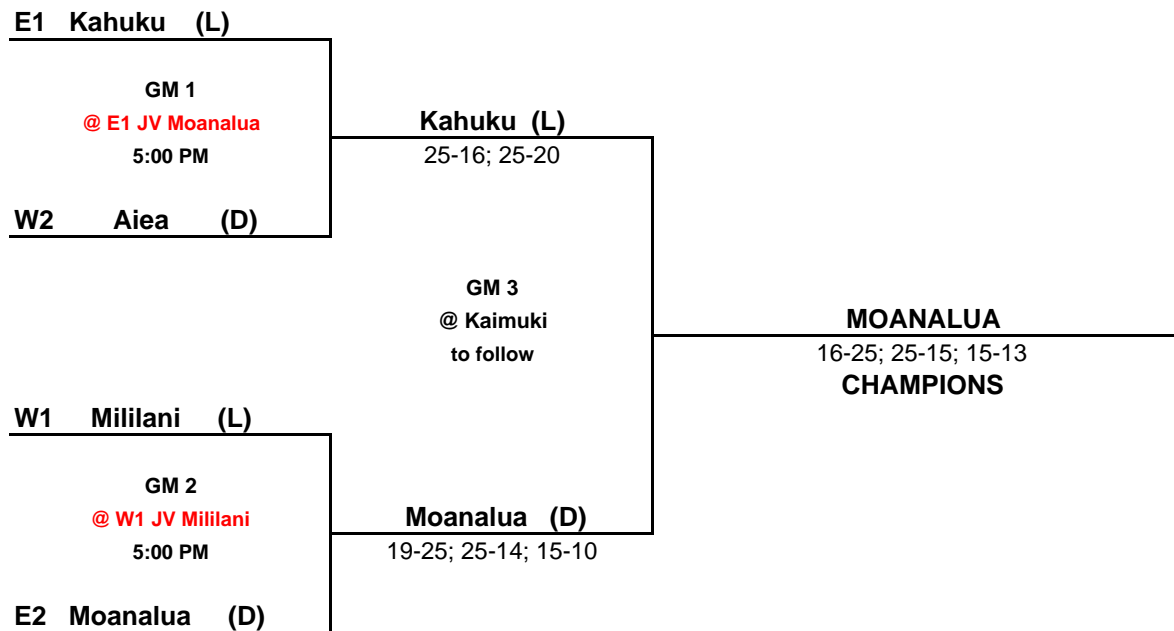

2011 OIA Red-Blue Girl's Volleyball Championships

Wed Oct. 05, 2011   Thu Oct. 06, 2011

*(L)=light Jersey; (D)=Dark Jersey

**Higher seed (L)= HOME Team