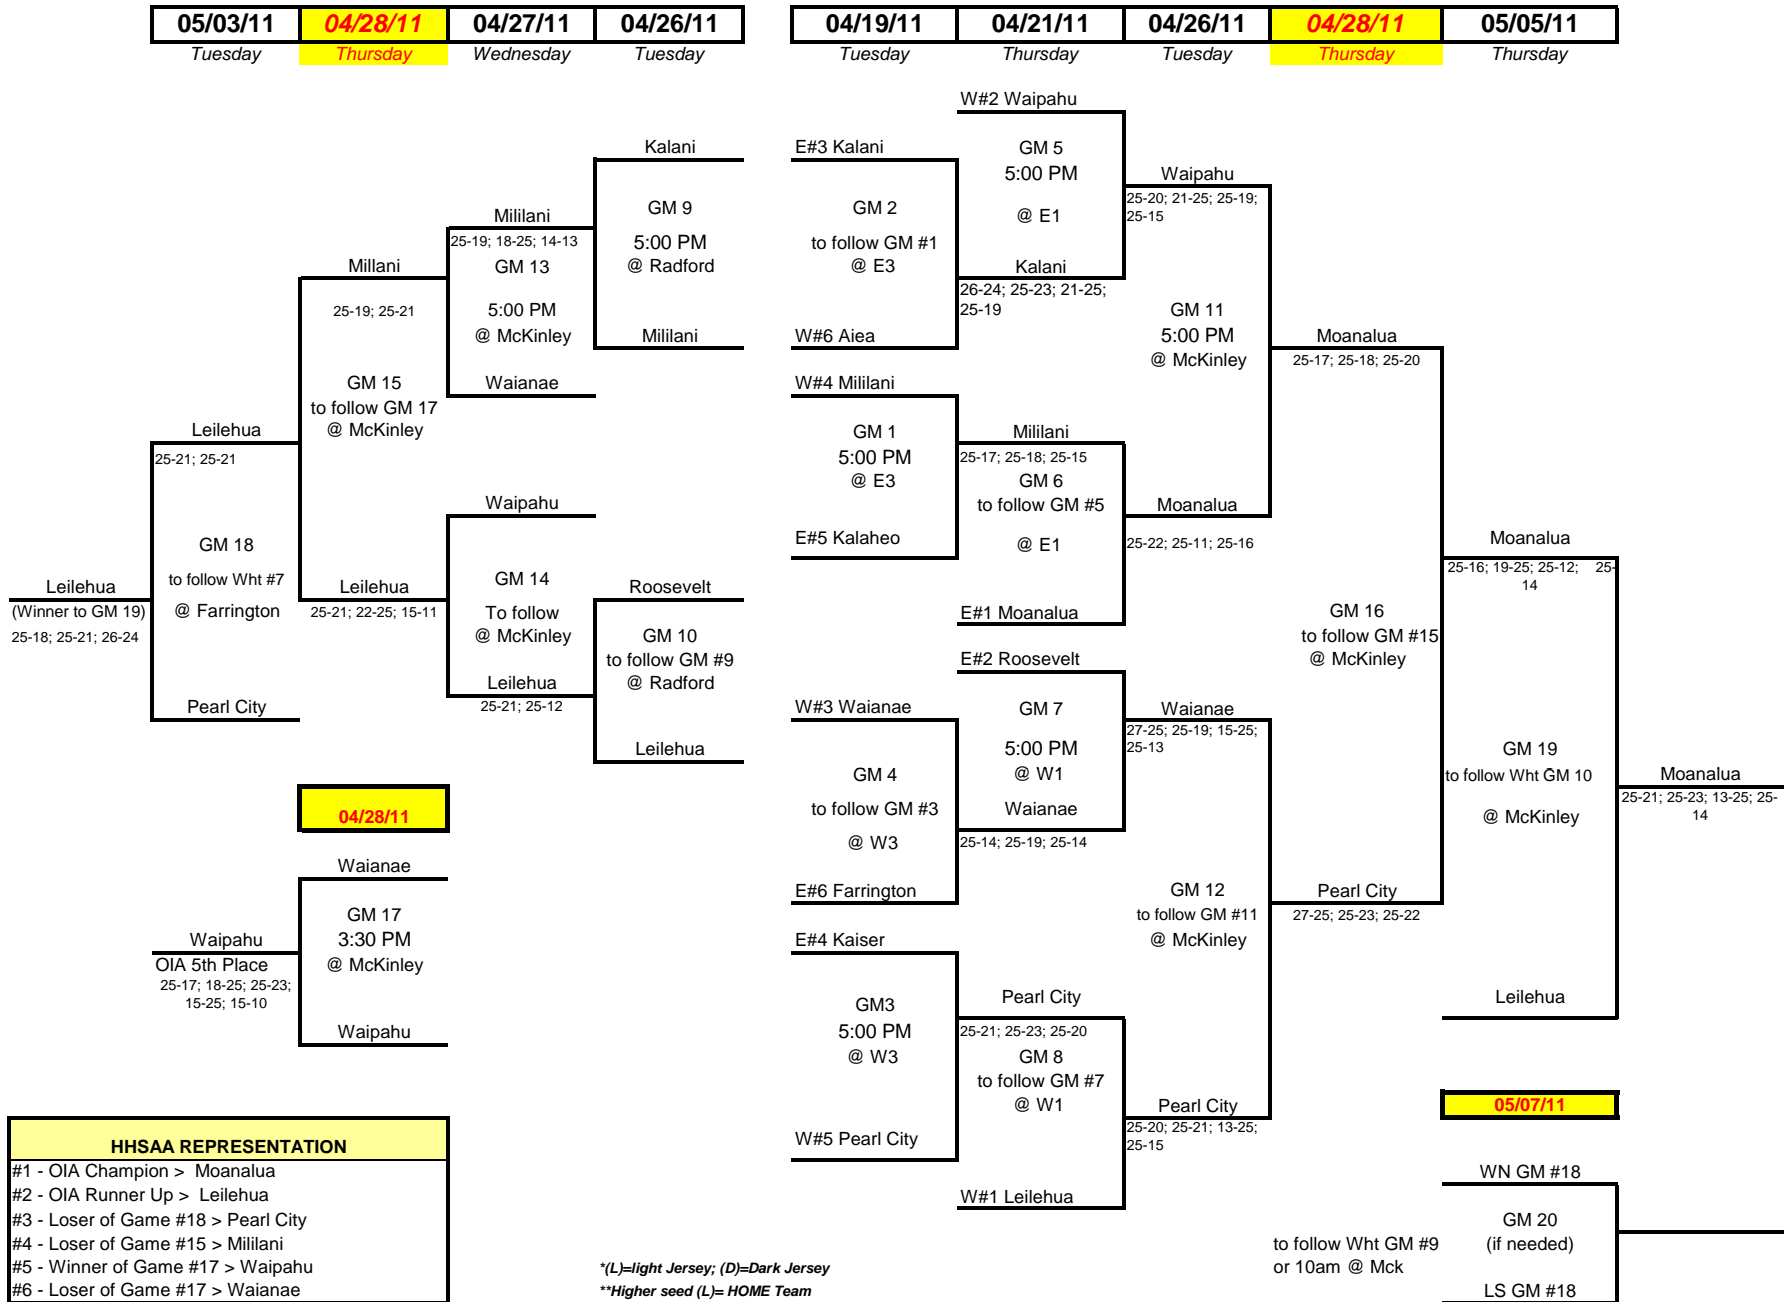

OIA 2010 - BOYS RED DIVISION PLAYOFFS AND CHAMPIONSHIPS

OIA - 2010 BOYS WHITE DIVISION PLAYOFFS AND CHAMPIONSHIPS

05/03/11 <i>Tuesday</i>	04/27/11 <i>Wednesday</i>
-----------------------------------	-------------------------------------

04/21/11 <i>Thursday</i>	04/26/11 <i>Tuesday</i>	04/27/11 <i>Wednesday</i>	05/05/11 <i>Thursday</i>
------------------------------------	-----------------------------------	-------------------------------------	------------------------------------