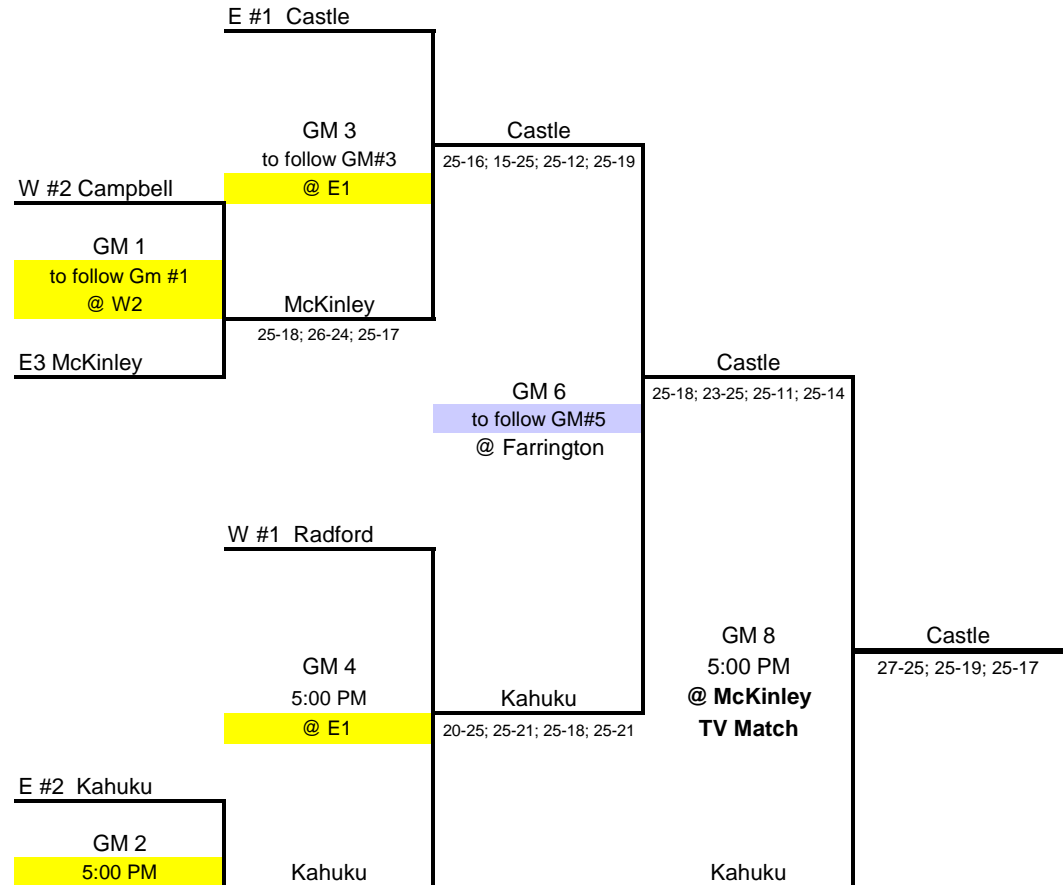

OIA 2010 - BOYS RED DIVISION PLAYOFFS AND CHAMPIONSHIPS

OIA - 2010 BOYS WHITE DIVISION PLAYOFFS AND CHAMPIONSHIPS

05/03/11 <i>Tuesday</i>	04/27/11 <i>Wednesday</i>
-----------------------------------	-------------------------------------

04/21/11 <i>Thursday</i>	04/26/11 <i>Tuesday</i>	04/27/11 <i>Wednesday</i>	05/05/11 <i>Thursday</i>
------------------------------------	-----------------------------------	-------------------------------------	------------------------------------