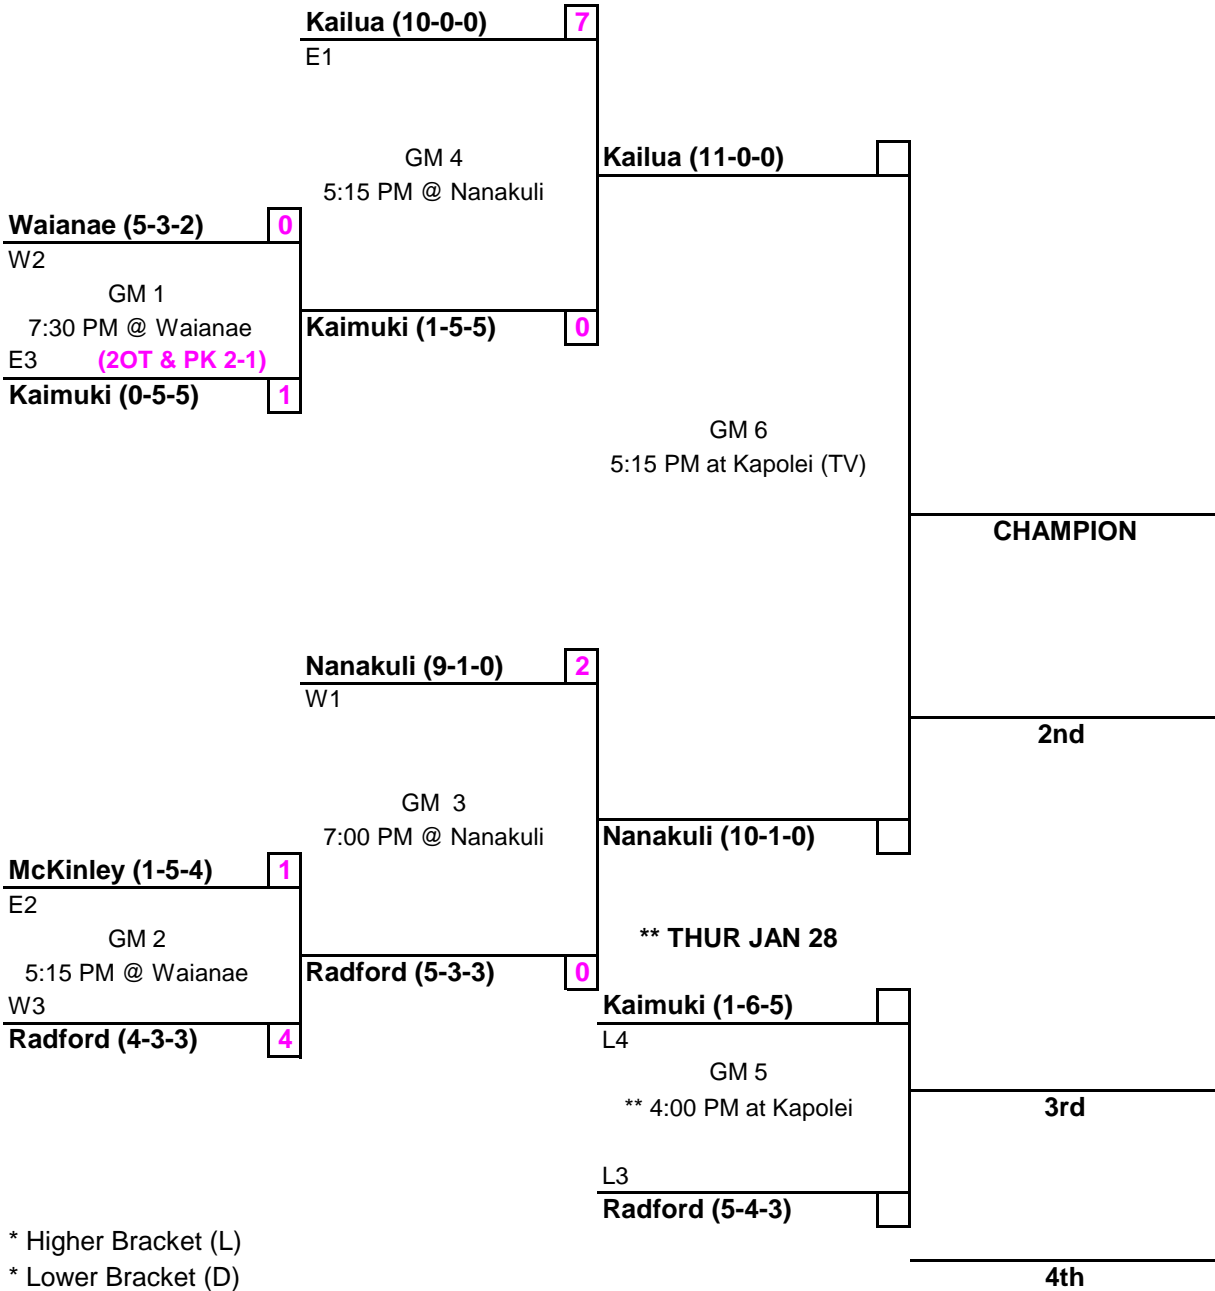

**OIA SOCCER CHAMPIONSHIP PLAYOFFS - GIRLS WHITE DIVISION
2009 - 2010**

TUE JAN 26

WED JAN 27

FRI JAN 29

Top 4 teams qualify for HHSA State Tournament