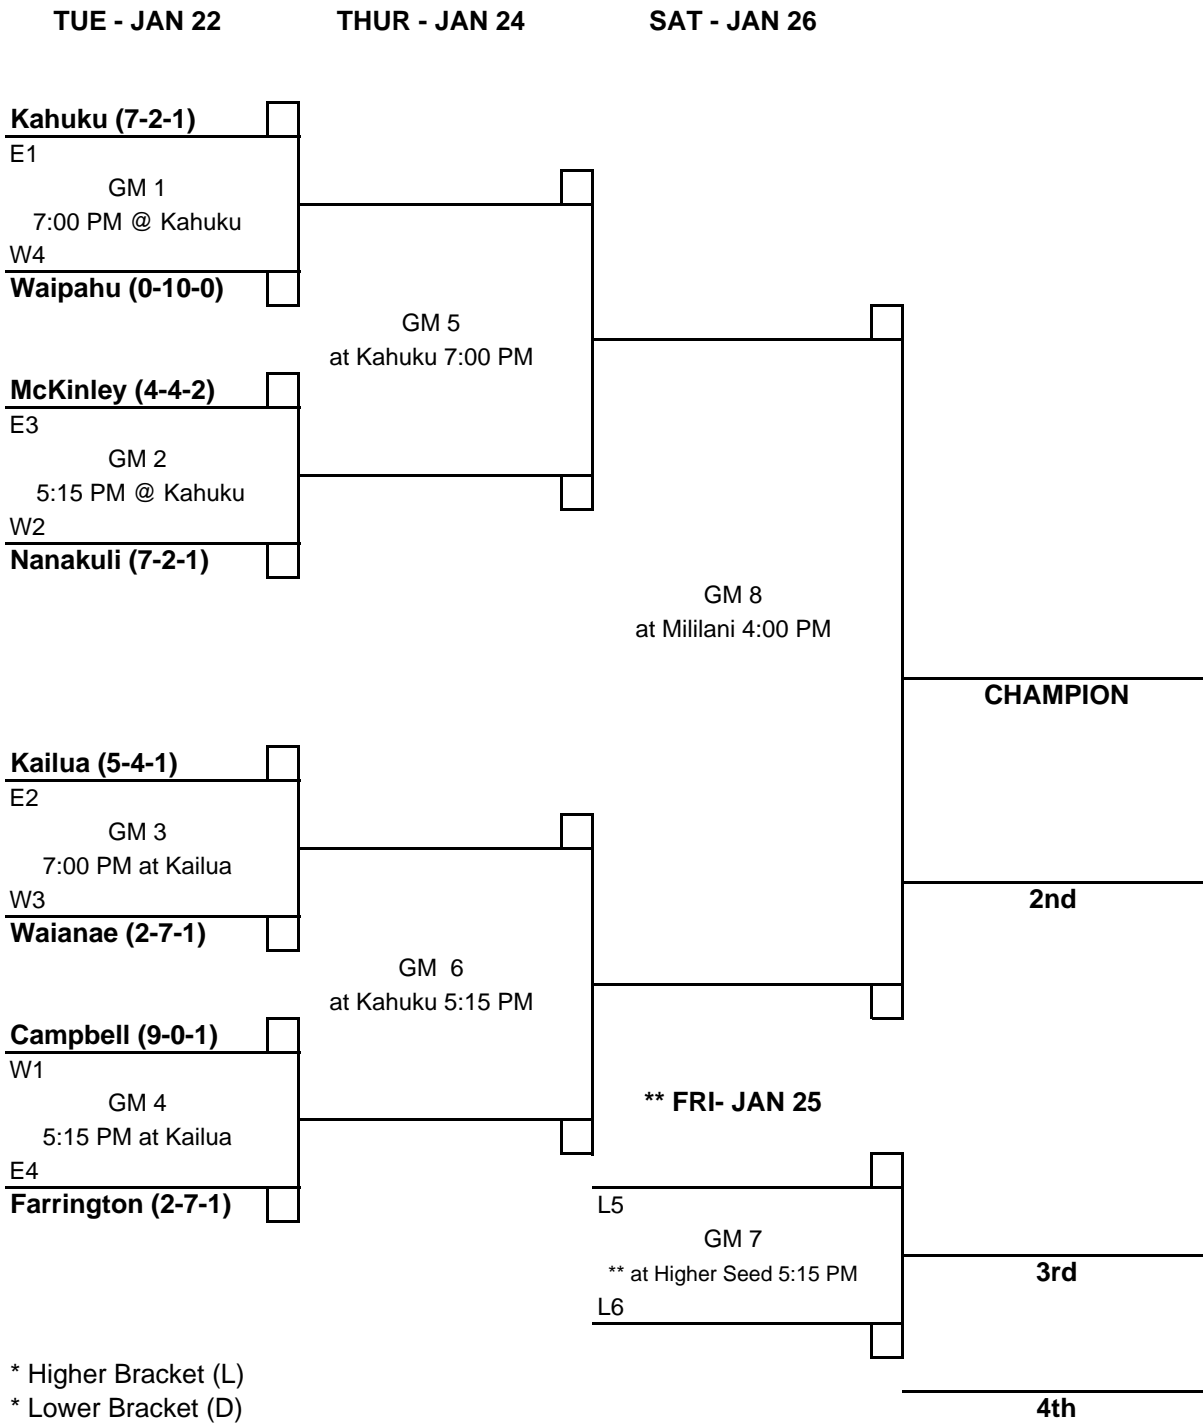

# OIA SOCCER CHAMPIONSHIP PLAYOFFS - RED BOYS VARSITY 2007 - 2008

TUE - JAN 22

WED - JAN 23

THUR - JAN 24

SAT - JAN 25

# OIA SOCCER CHAMPIONSHIP PLAYOFFS - WHITE BOYS VARSITY 2007 - 2008

\* Higher Bracket (L)  
\* Lower Bracket (D)

\* If school has stadium. If not, game will be at next highest seed of bracket.  
Top 4 teams qualify for HHS State Tournament