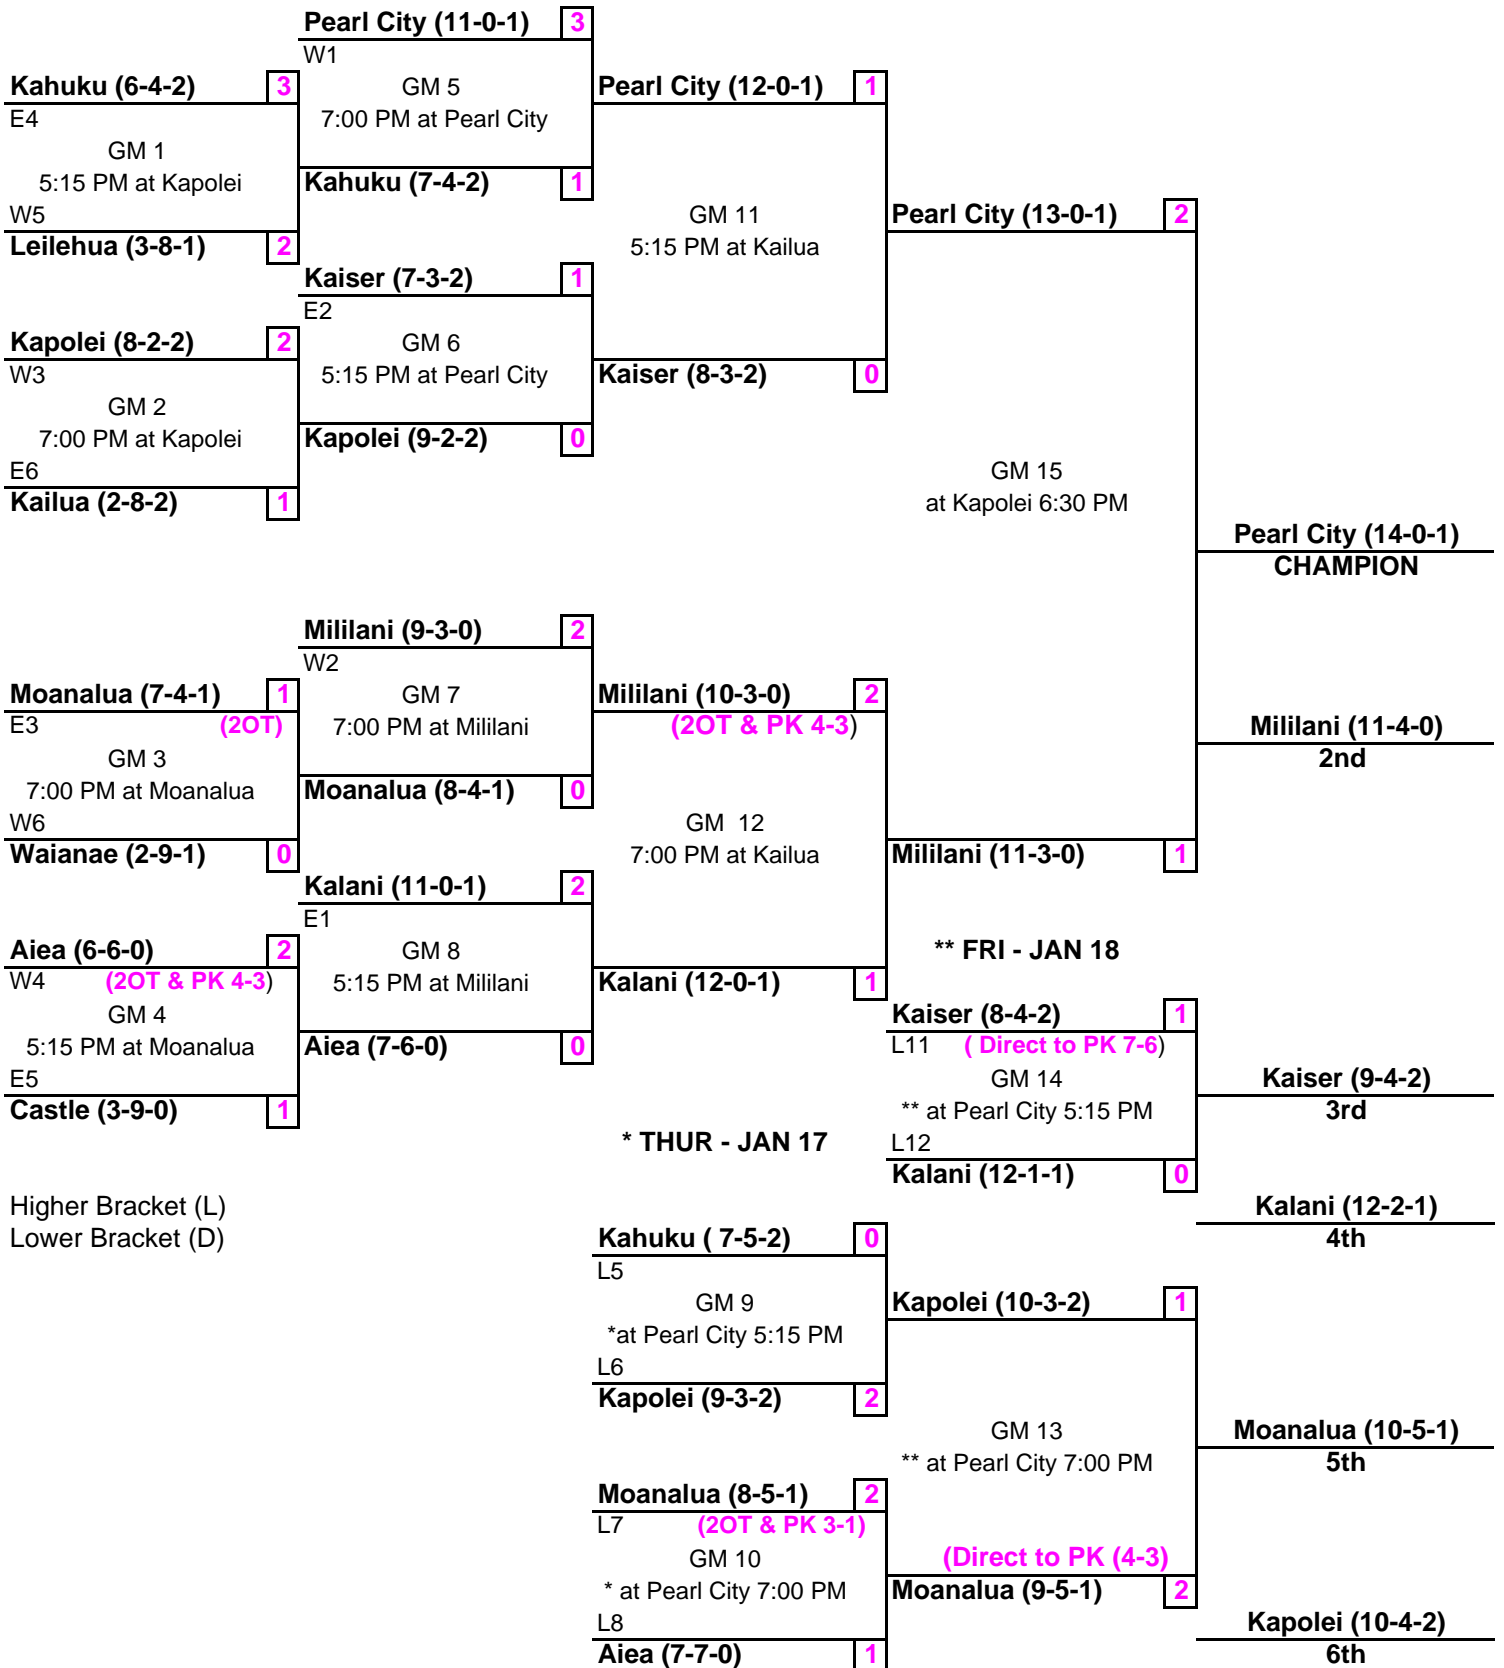

OIA SOCCER CHAMPIONSHIP PLAYOFFS - RED GIRLS VARSITY 2007 - 2008

MON - JAN 14

TUE - JAN 15

THUR - JAN 17

SAT - JAN 19