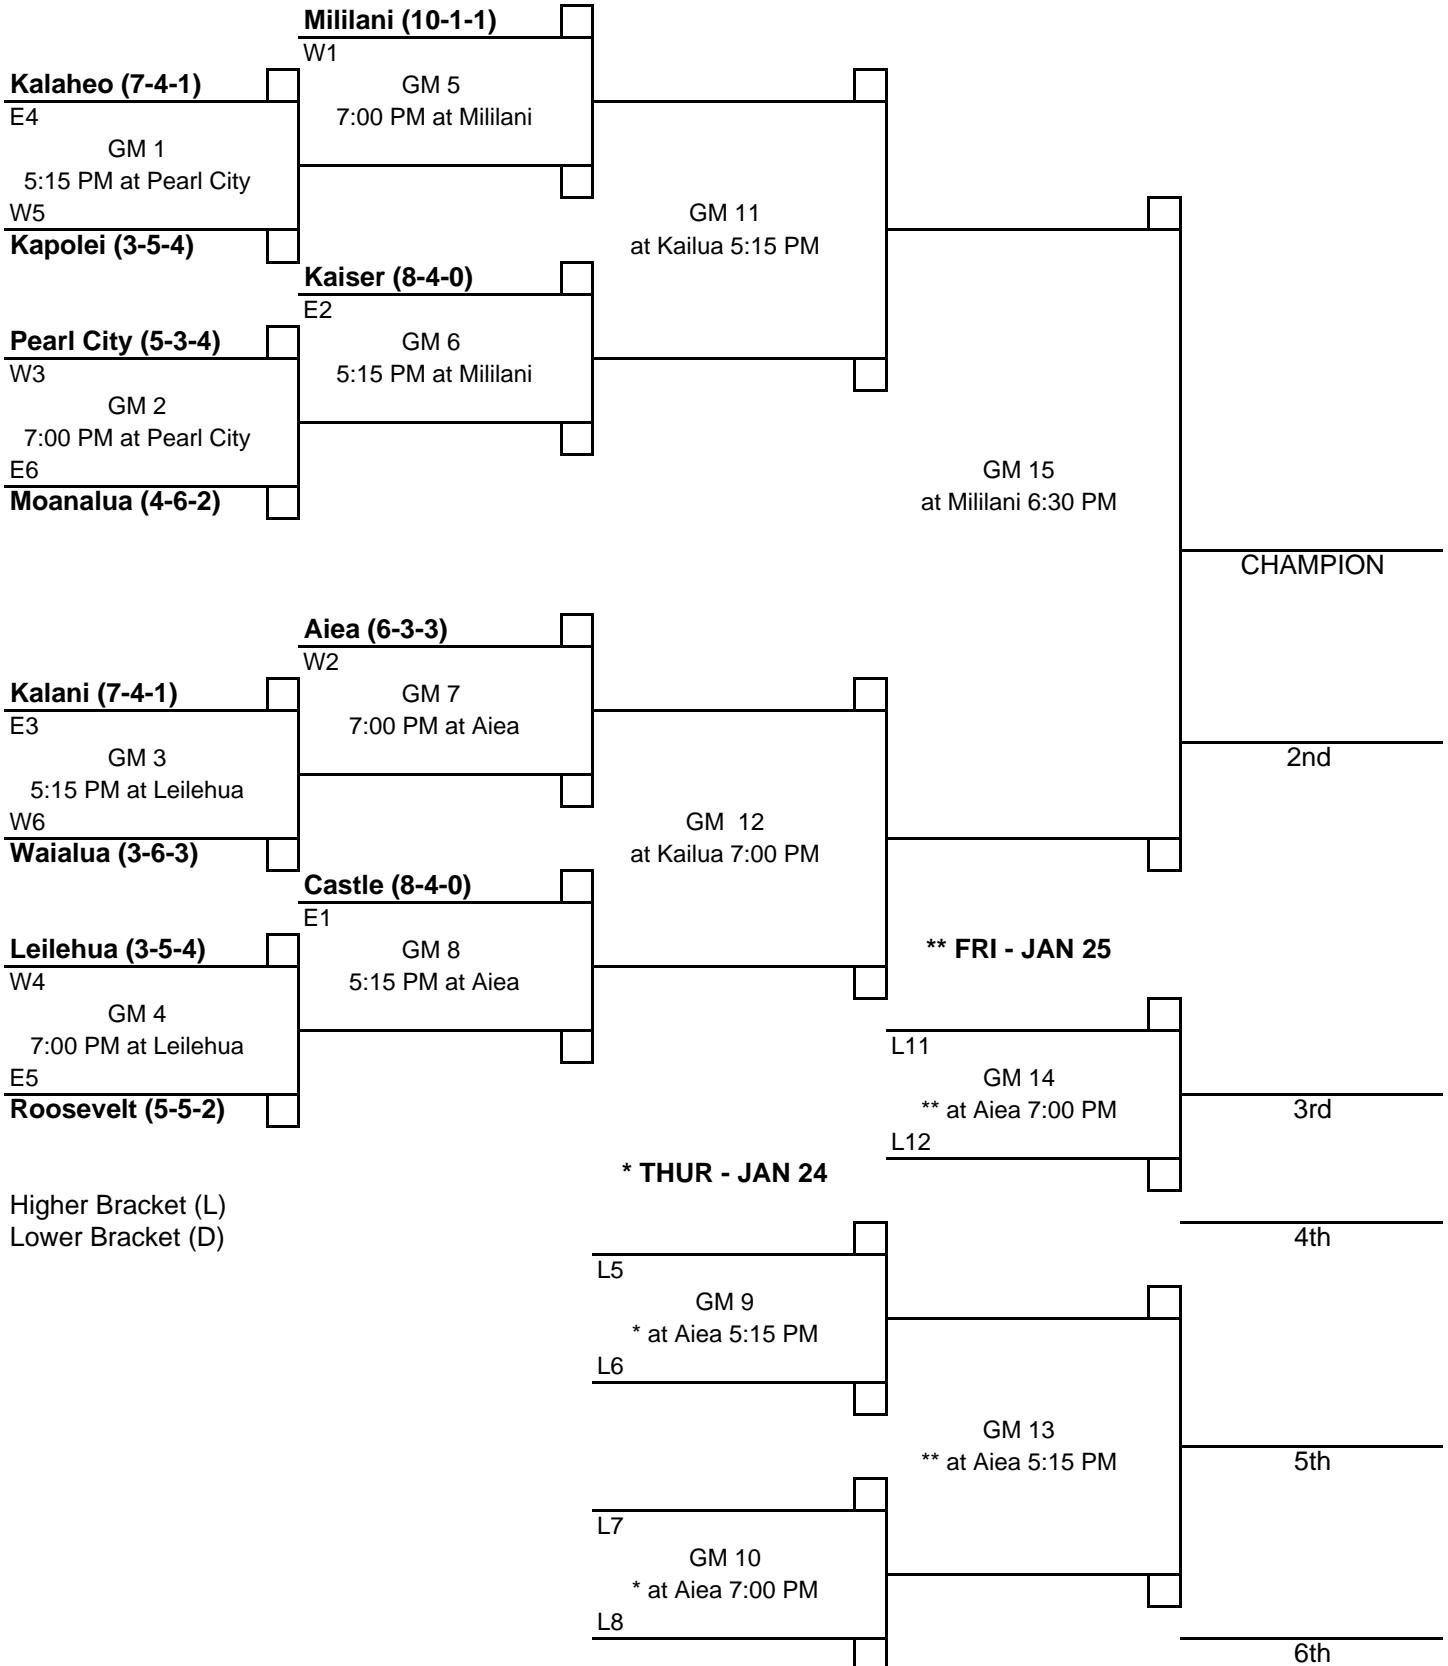

# OIA SOCCER CHAMPIONSHIP PLAYOFFS - RED BOYS VARSITY 2007 - 2008

TUE - JAN 22

WED - JAN 23

THUR - JAN 24

SAT - JAN 25

# OIA SOCCER CHAMPIONSHIP PLAYOFFS - WHITE BOYS VARSITY 2007 - 2008

\* Higher Bracket (L)  
\* Lower Bracket (D)

\* If school has stadium. If not, game will be at next highest seed of bracket.  
Top 4 teams qualify for HHS State Tournament