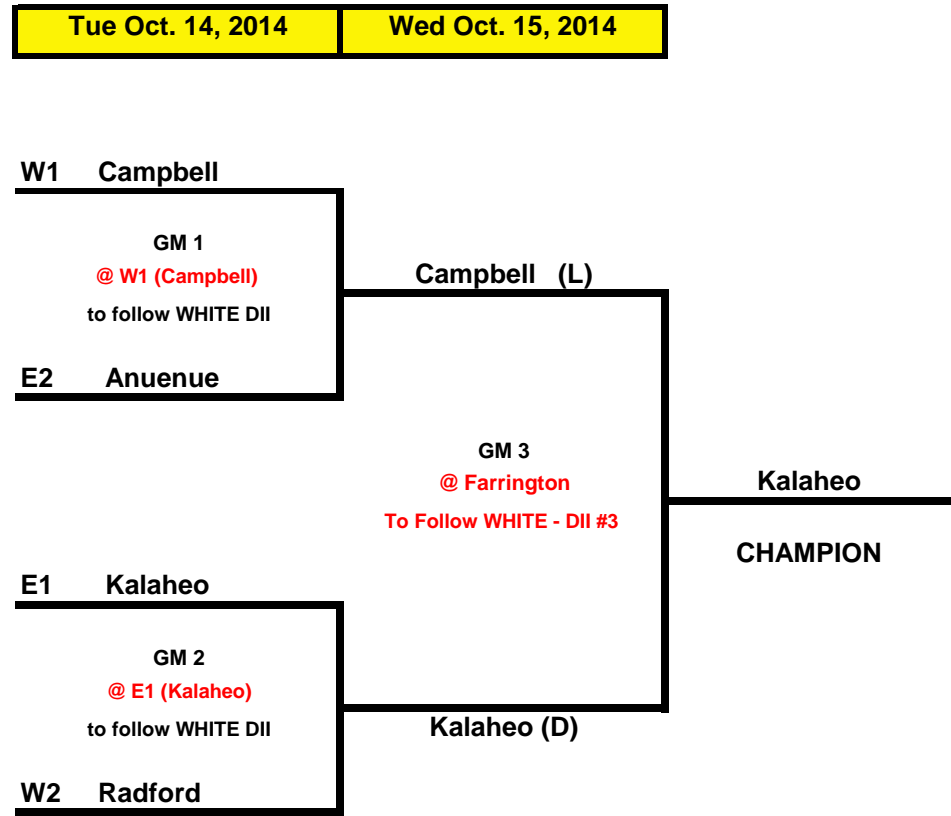

2014 OIA DI - WHITE GIRL'S VOLLEYBALL CHAMPIONSHIPS

Tue Oct. 14, 2014 **Wed Oct. 15, 2014**

**(L)=light Jersey; (D)=Dark Jersey*

***Higher seed (L)= HOME Team*

2014 OIA DII - WHITE GIRL'S VOLLEYBALL CHAMPIONSHIPS

Tue Oct. 14, 2014 **Wed Oct. 15, 2014**

**(L)=light Jersey; (D)=Dark Jersey*

***Higher seed (L)= HOME Team*

2014 OIA DI - JV GIRL'S VOLLEYBALL CHAMPIONSHIPS

Tue Oct. 14, 2014	Wed Oct. 15, 2014
-------------------	-------------------

*(L)=light Jersey; (D)=Dark Jersey
 **Higher seed (L)= HOME Team

2014 OIA DII - JV GIRL'S VOLLEYBALL CHAMPIONSHIPS

**(L)=light Jersey; (D)=Dark Jersey*

***Higher seed (L)= HOME Team*

2014 OIA - PLAYOFFS AND CHAMPIONSHIPS