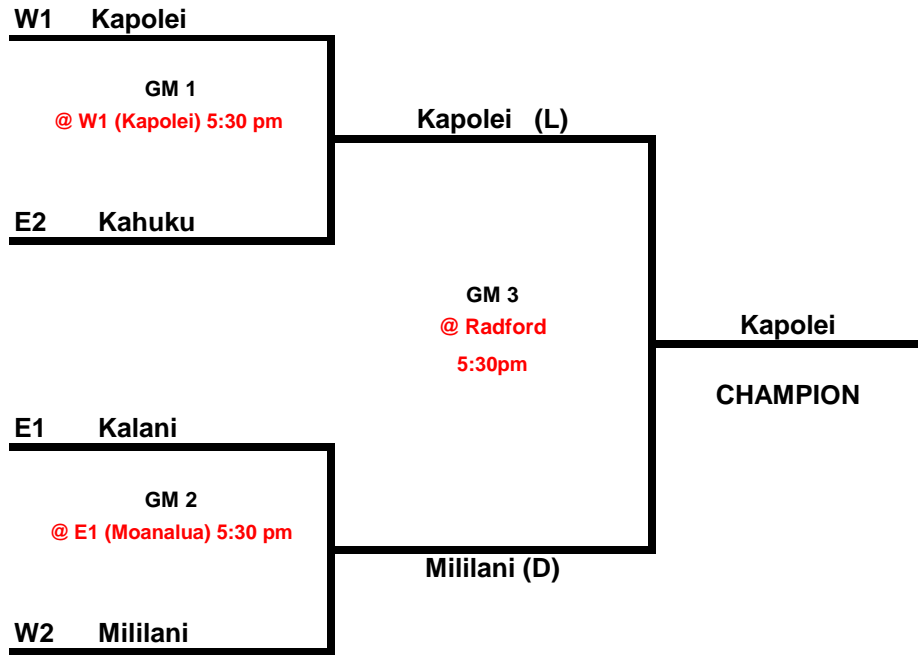

2014 OIA - DI GIRL'S VOLLEYBALL DIVISION PLAYOFFS AND CHAMPIONSHIPS

2014 OIA - DII GIRL'S VOLLEYBALL DIVISION PLAYOFFS AND CHAMPIONSHIPS

HHSAA REPRESENTATION

#1 - Kalaheo
 #2 - Kailua
 #3 - Radford

*(L)=light Jersey; (D)=Dark Jersey
 **Higher seed (L)= HOME Team

2014 OIA DI - WHITE GIRL'S VOLLEYBALL CHAMPIONSHIPS

Tue Oct. 14, 2014 **Wed Oct. 15, 2014**

**(L)=light Jersey; (D)=Dark Jersey*

***Higher seed (L)= HOME Team*

2014 OIA DII - WHITE GIRL'S VOLLEYBALL CHAMPIONSHIPS