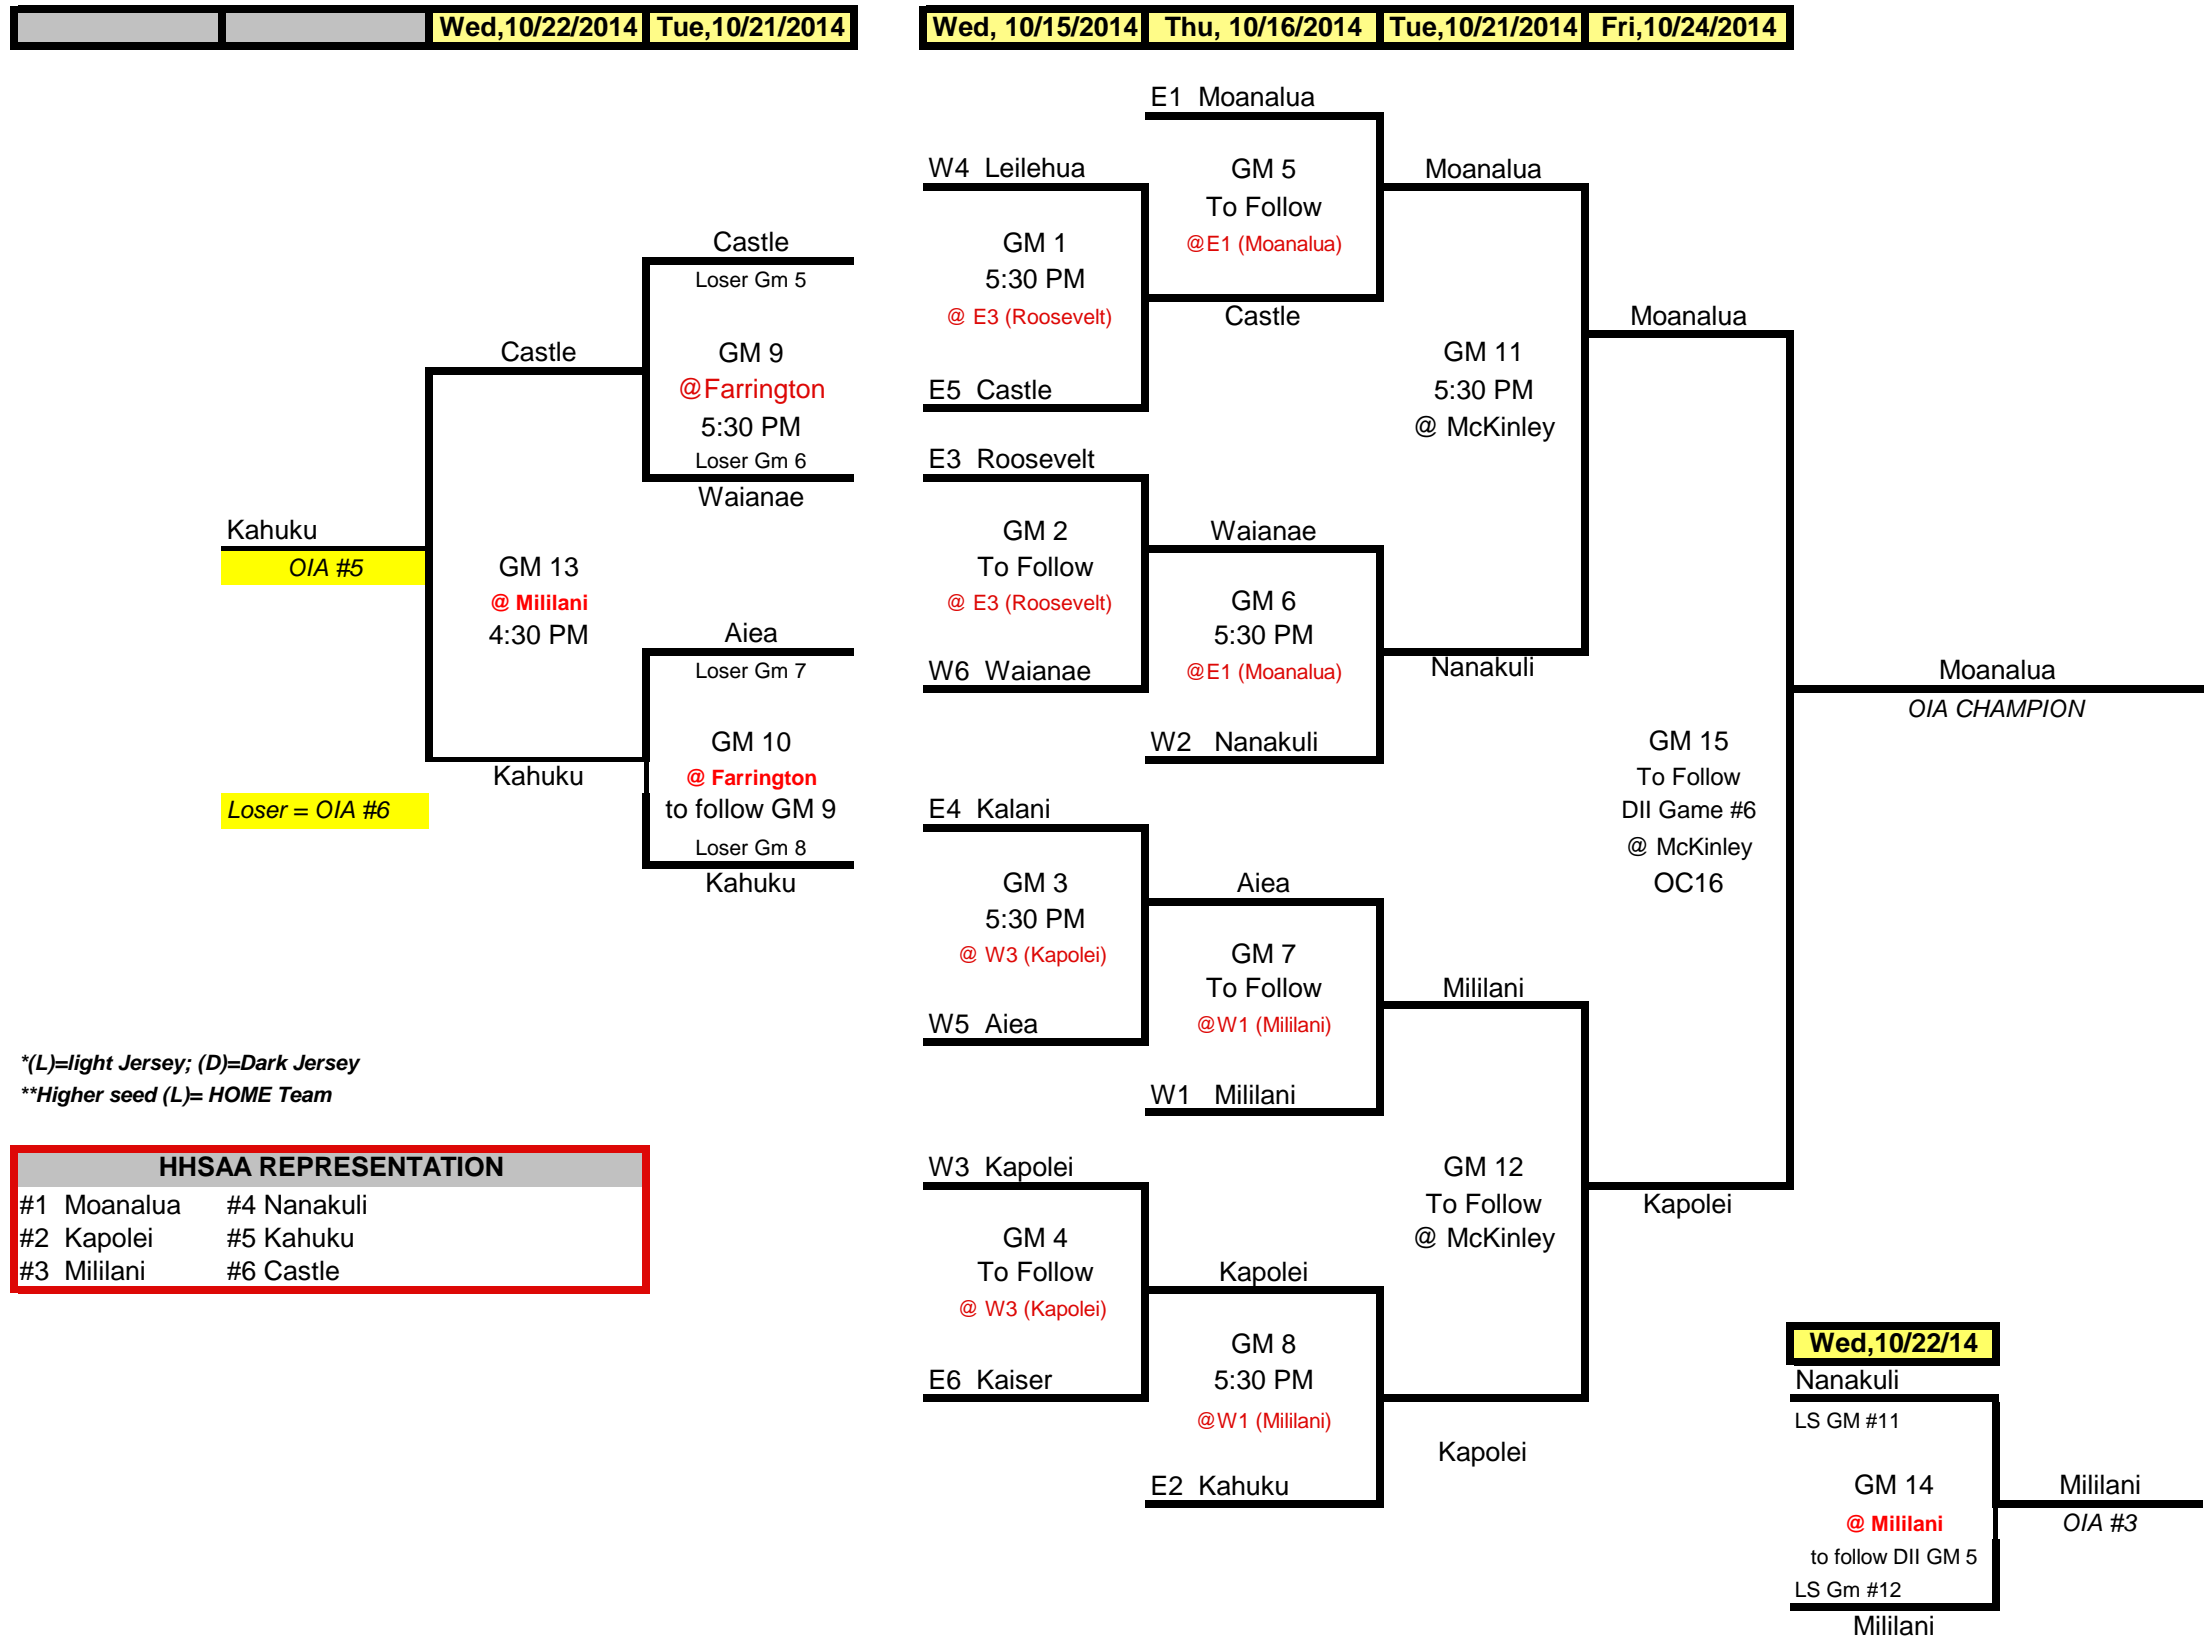

2014 OIA - DI GIRL'S VOLLEYBALL DIVISION PLAYOFFS AND CHAMPIONSHIPS