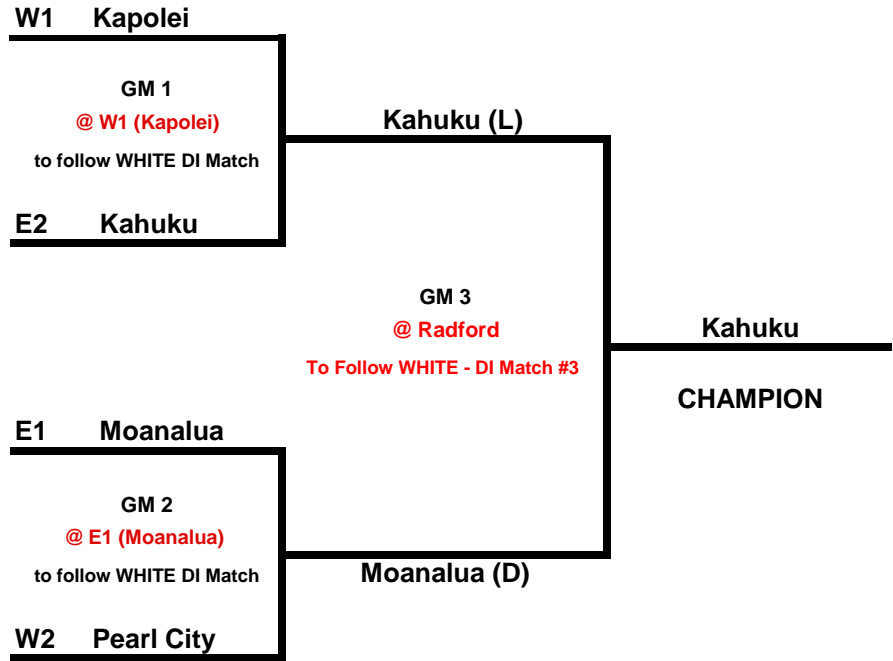

2014 OIA - DI GIRL'S VOLLEYBALL DIVISION PLAYOFFS AND CHAMPIONSHIPS

2014 OIA - DII GIRL'S VOLLEYBALL DIVISION PLAYOFFS AND CHAMPIONSHIPS

HHSAA REPRESENTATION

#1 - Kalaheo
 #2 - Kailua
 #3 - Radford

*(L)=light Jersey; (D)=Dark Jersey
 **Higher seed (L)= HOME Team

2014 OIA DI - WHITE GIRL'S VOLLEYBALL CHAMPIONSHIPS

Tue Oct. 14, 2014 **Wed Oct. 15, 2014**

**(L)=light Jersey; (D)=Dark Jersey*

***Higher seed (L)= HOME Team*

2014 OIA DII - WHITE GIRL'S VOLLEYBALL CHAMPIONSHIPS

Tue Oct. 14, 2014 **Wed Oct. 15, 2014**

**(L)=light Jersey; (D)=Dark Jersey*

***Higher seed (L)= HOME Team*

2014 OIA DI - JV GIRL'S VOLLEYBALL CHAMPIONSHIPS

Tue Oct. 14, 2014	Wed Oct. 15, 2014
-------------------	-------------------

*(L)=light Jersey; (D)=Dark Jersey
 **Higher seed (L)= HOME Team

2014 OIA DII - JV GIRL'S VOLLEYBALL CHAMPIONSHIPS

**(L)=light Jersey; (D)=Dark Jersey*

***Higher seed (L)= HOME Team*

2014 OIA - PLAYOFFS AND CHAMPIONSHIPS