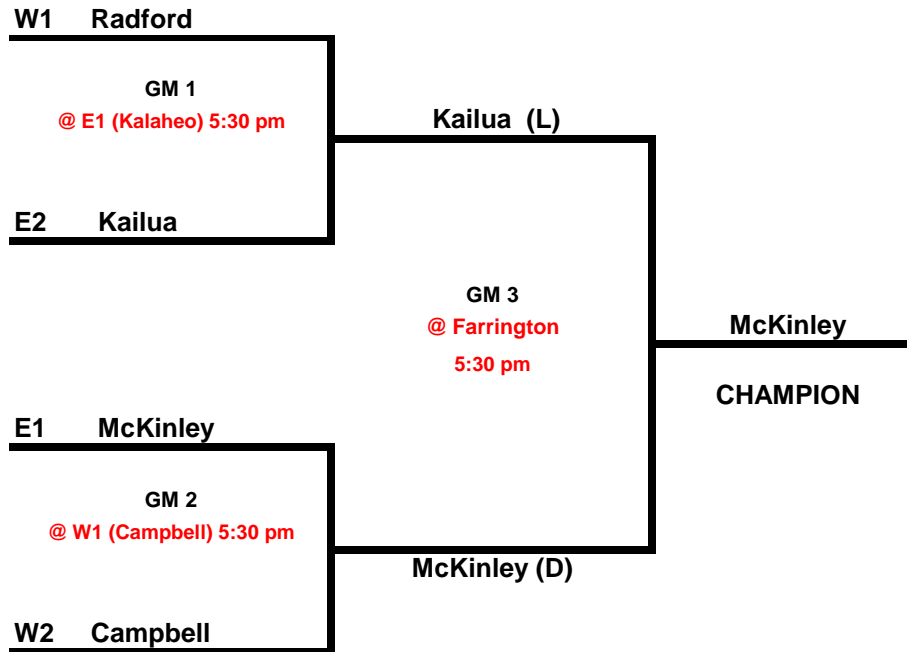

2014 OIA - DI GIRL'S VOLLEYBALL DIVISION PLAYOFFS AND CHAMPIONSHIPS

2014 OIA - DII GIRL'S VOLLEYBALL DIVISION PLAYOFFS AND CHAMPIONSHIPS

HHSAA REPRESENTATION

#1 - Kalaheo
 #2 - Kailua
 #3 - Radford

*(L)=light Jersey; (D)=Dark Jersey
 **Higher seed (L)= HOME Team

2014 OIA DI - WHITE GIRL'S VOLLEYBALL CHAMPIONSHIPS

Tue Oct. 14, 2014 **Wed Oct. 15, 2014**

**(L)=light Jersey; (D)=Dark Jersey*

***Higher seed (L)= HOME Team*

2014 OIA DII - WHITE GIRL'S VOLLEYBALL CHAMPIONSHIPS

Tue Oct. 14, 2014 **Wed Oct. 15, 2014**

**(L)=light Jersey; (D)=Dark Jersey*

***Higher seed (L)= HOME Team*

2014 OIA DI - JV GIRL'S VOLLEYBALL CHAMPIONSHIPS

Tue Oct. 14, 2014	Wed Oct. 15, 2014
-------------------	-------------------