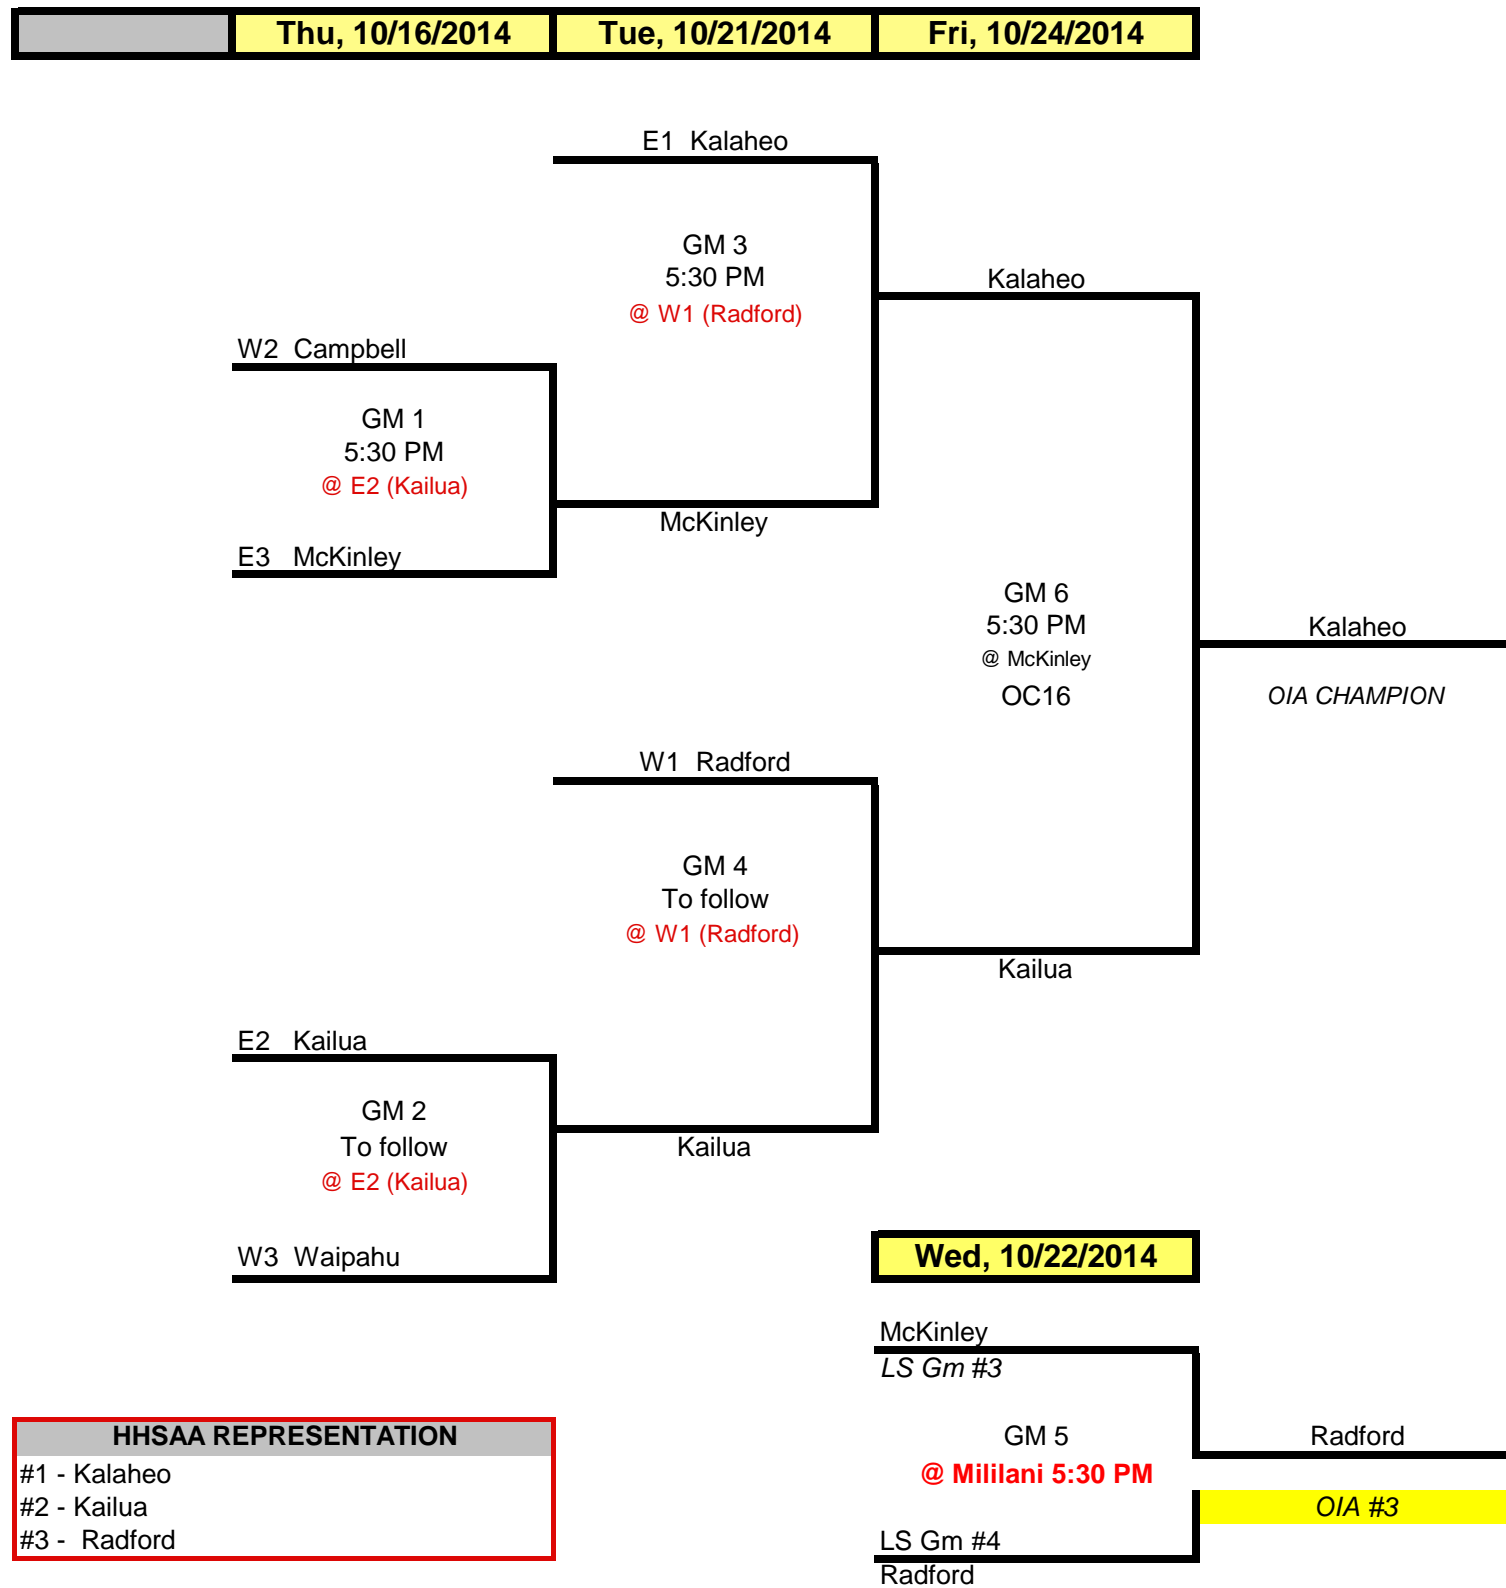

2014 OIA - DI GIRL'S VOLLEYBALL DIVISION PLAYOFFS AND CHAMPIONSHIPS

2014 OIA - DII GIRL'S VOLLEYBALL DIVISION PLAYOFFS AND CHAMPIONSHIPS

HHSAA REPRESENTATION

#1 - Kalaheo
 #2 - Kailua
 #3 - Radford

*(L)=light Jersey; (D)=Dark Jersey
 **Higher seed (L)= HOME Team

2014 OIA DI - WHITE GIRL'S VOLLEYBALL CHAMPIONSHIPS

Tue Oct. 14, 2014 **Wed Oct. 15, 2014**

**(L)=light Jersey; (D)=Dark Jersey*

***Higher seed (L)= HOME Team*

2014 OIA DII - WHITE GIRL'S VOLLEYBALL CHAMPIONSHIPS