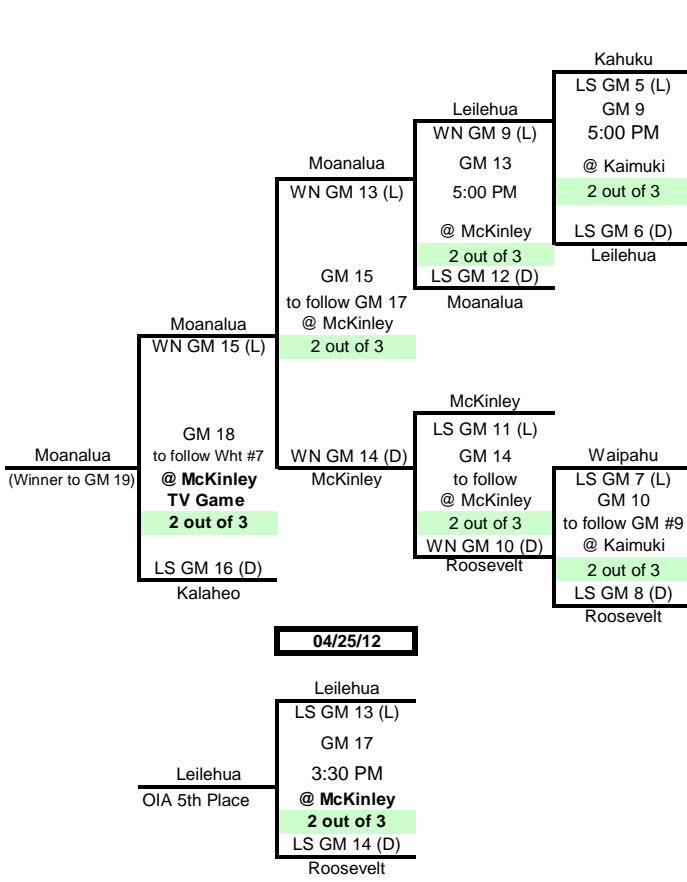

OIA BOYS VOLLEYBALL RED DIVISION PLAYOFFS 2013

As of 4/3/13

04/30/13	04/25/13	04/24/13	04/23/12
Tuesday	Thursday	Wednesday	Tuesday

04/16/13	04/18/13	04/23/13	04/25/13	05/02/13
Tuesday	Thursday	Tuesday	Thursday	Thursday