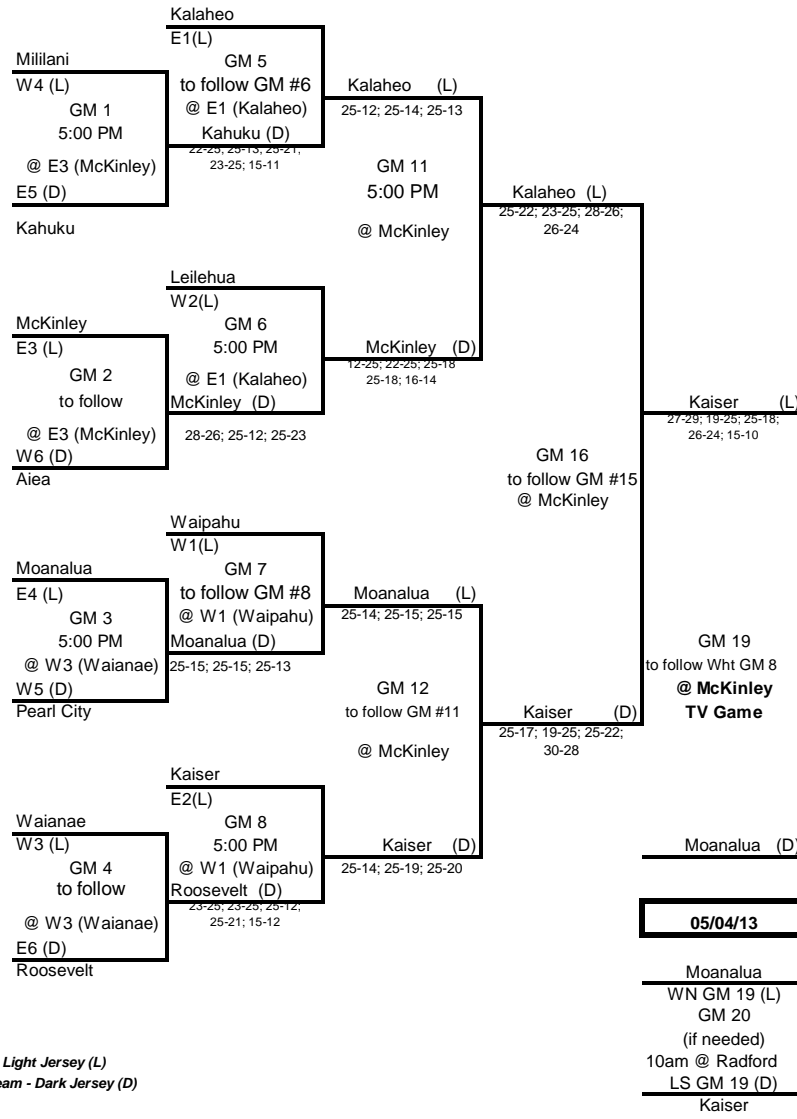

HHSAA REPRESENTATION
#1 - OIA Champion >
#2 - OIA Runner Up >
#3 - Loser of Game #18 Kalaheo
#4 - Loser of Game #15 McKinley
#5 - Winner of Game #17 Leilehua
#6 - Loser of Game #17 Roosevelt

*Top line = HOME team = Light Jersey (L)
Bottom line = VISITOR Team - Dark Jersey (D)